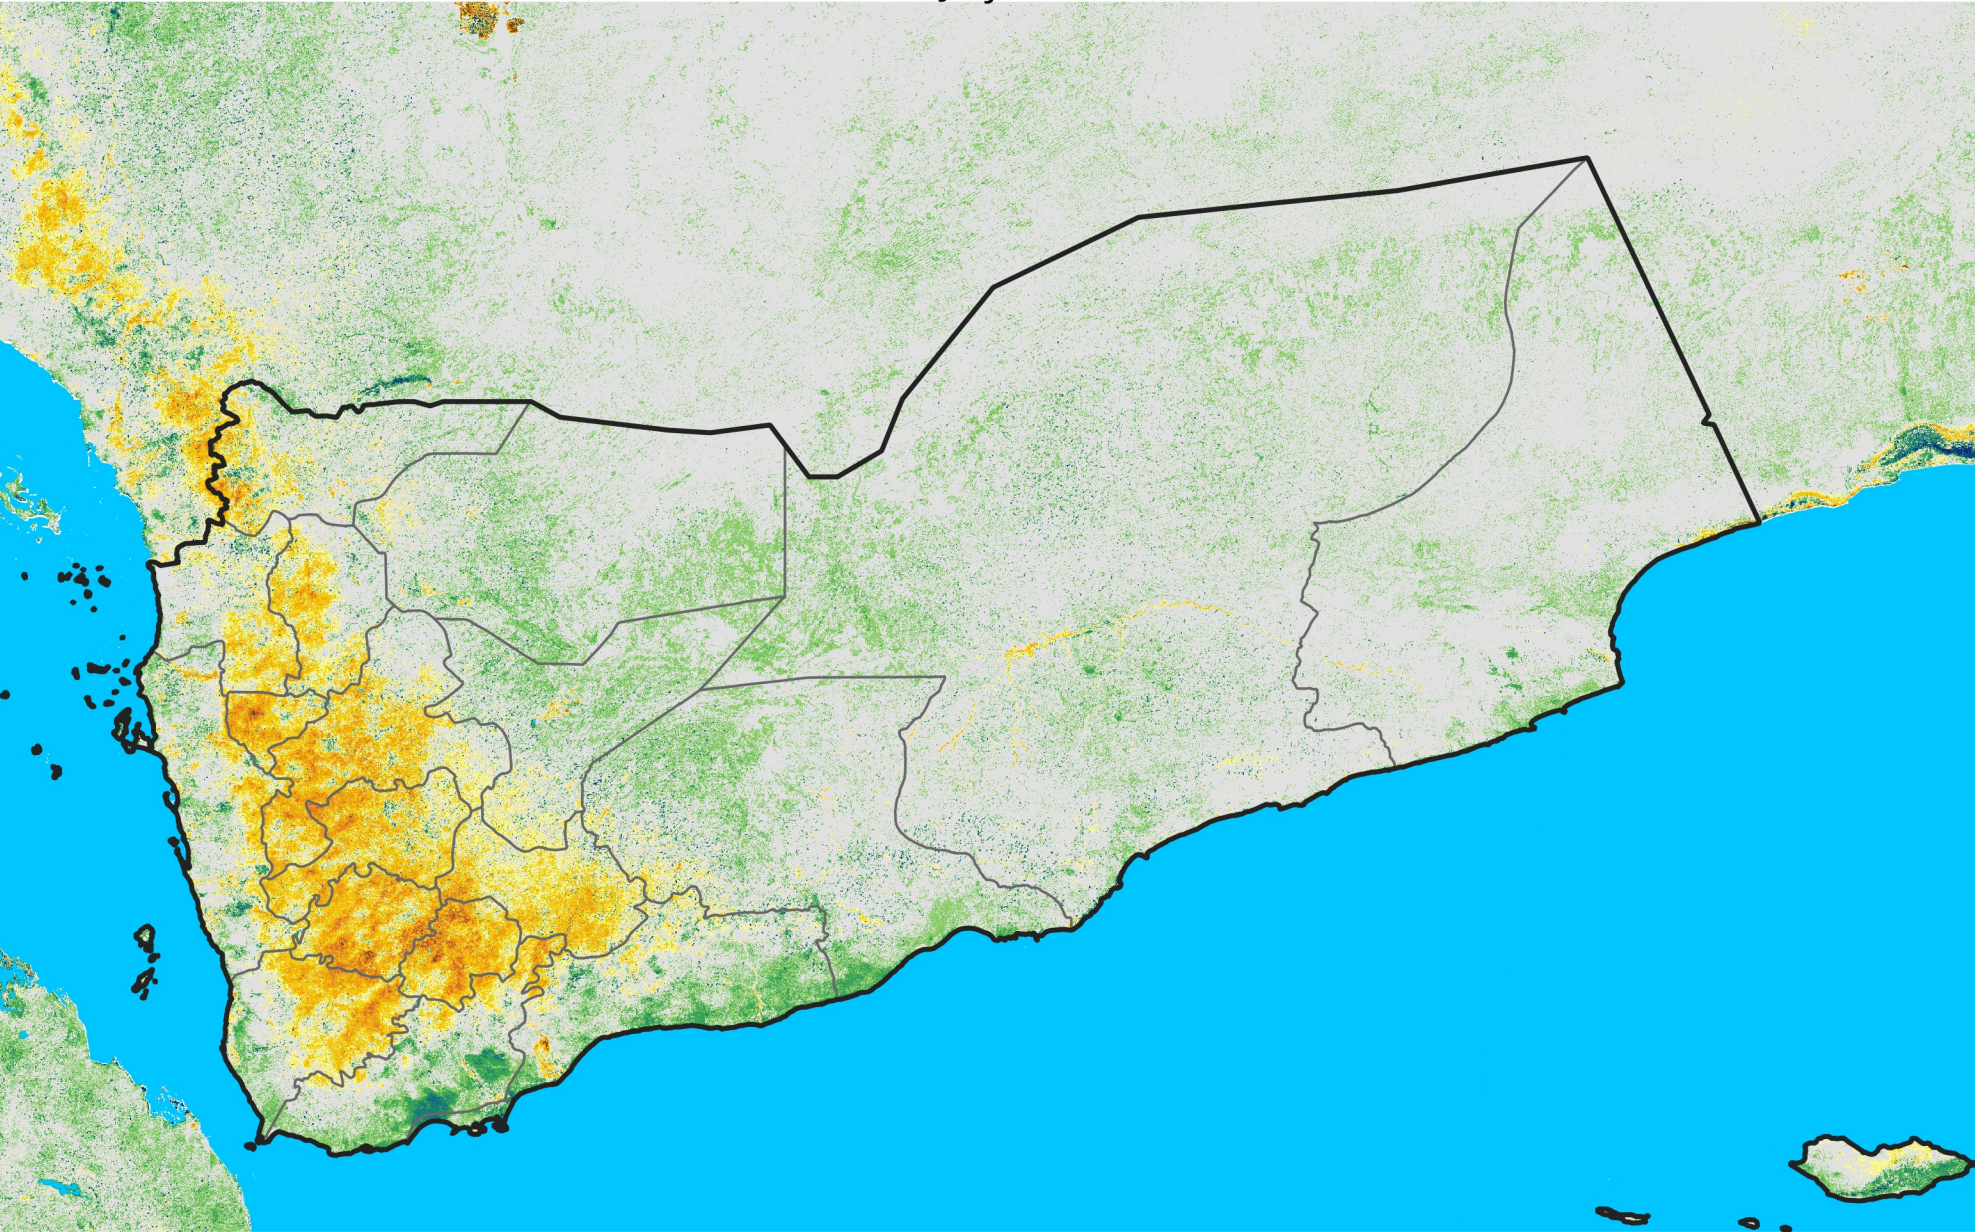

Yemen

Percent of Mean NDVI

2003 / mean (2003 - 2022)

Period 21 / July 21 - 31, 2003

Percent of Normal