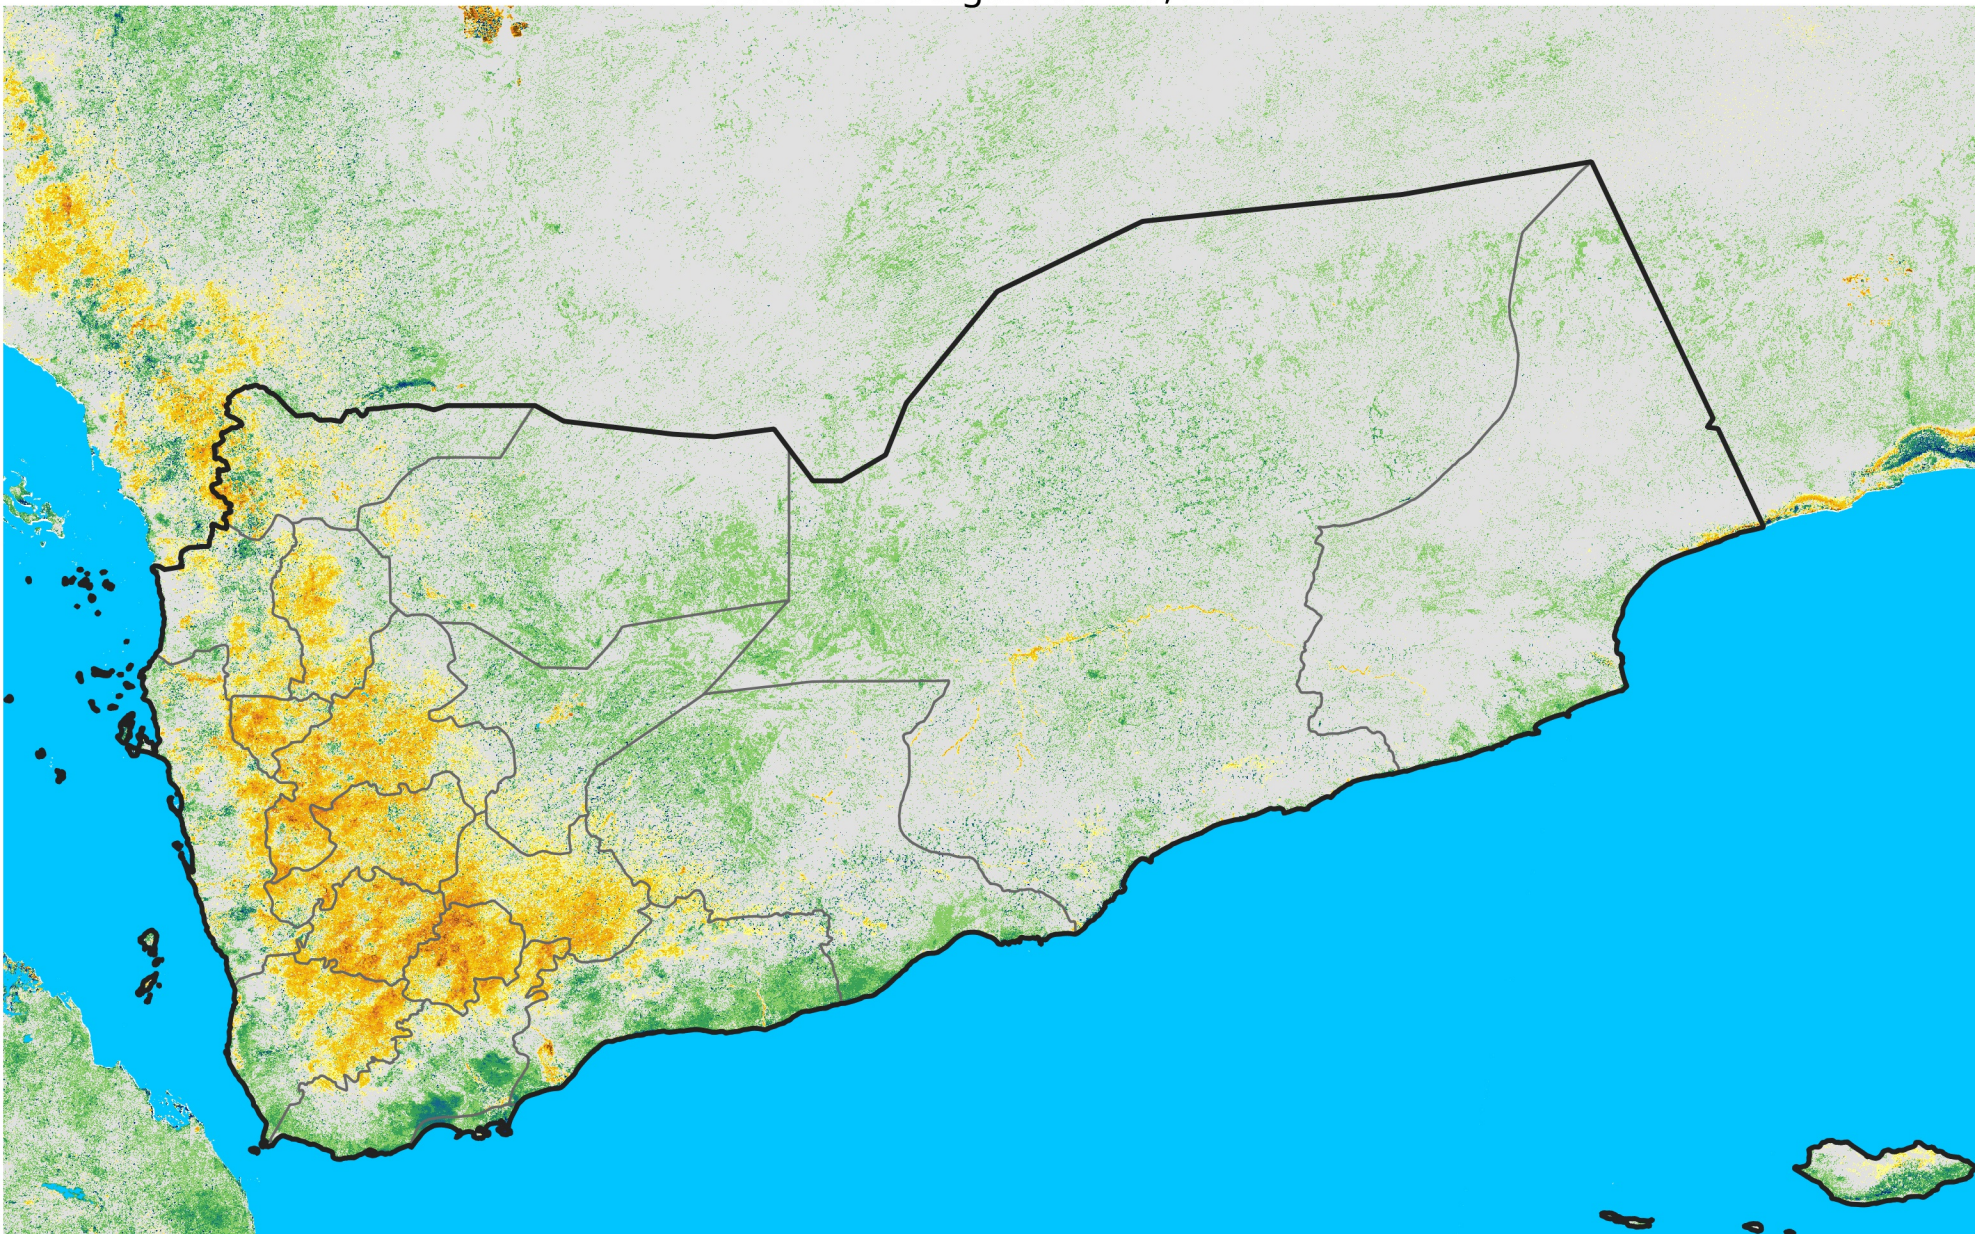

# Yemen

## Percent of Mean NDVI

2003 / mean (2003 - 2022)

Period 22 / August 01 - 10, 2003