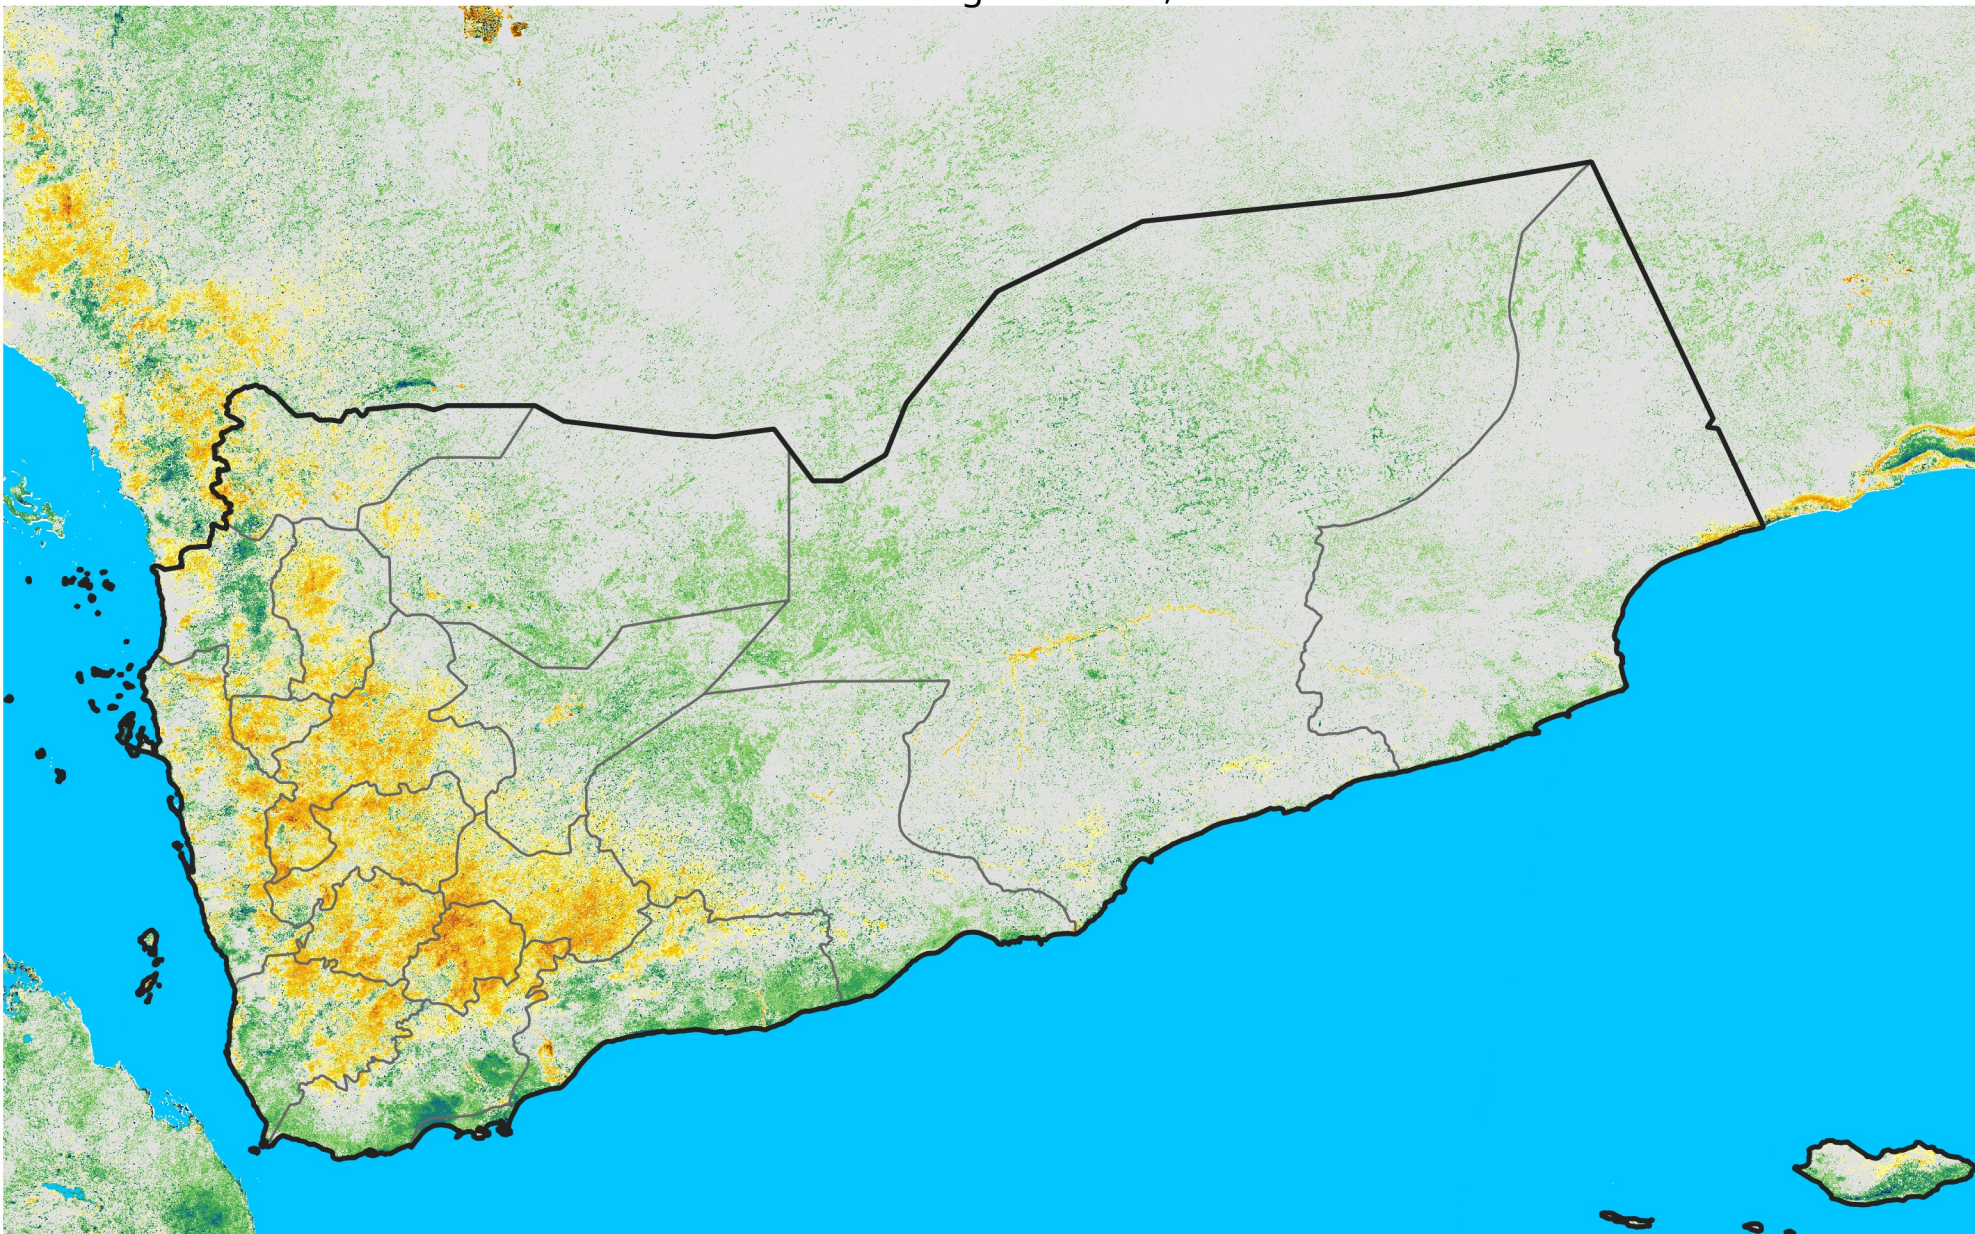

Yemen

Percent of Mean NDVI

2003 / mean (2003 - 2022)

Period 23 / August 11 - 20, 2003

Percent of Normal