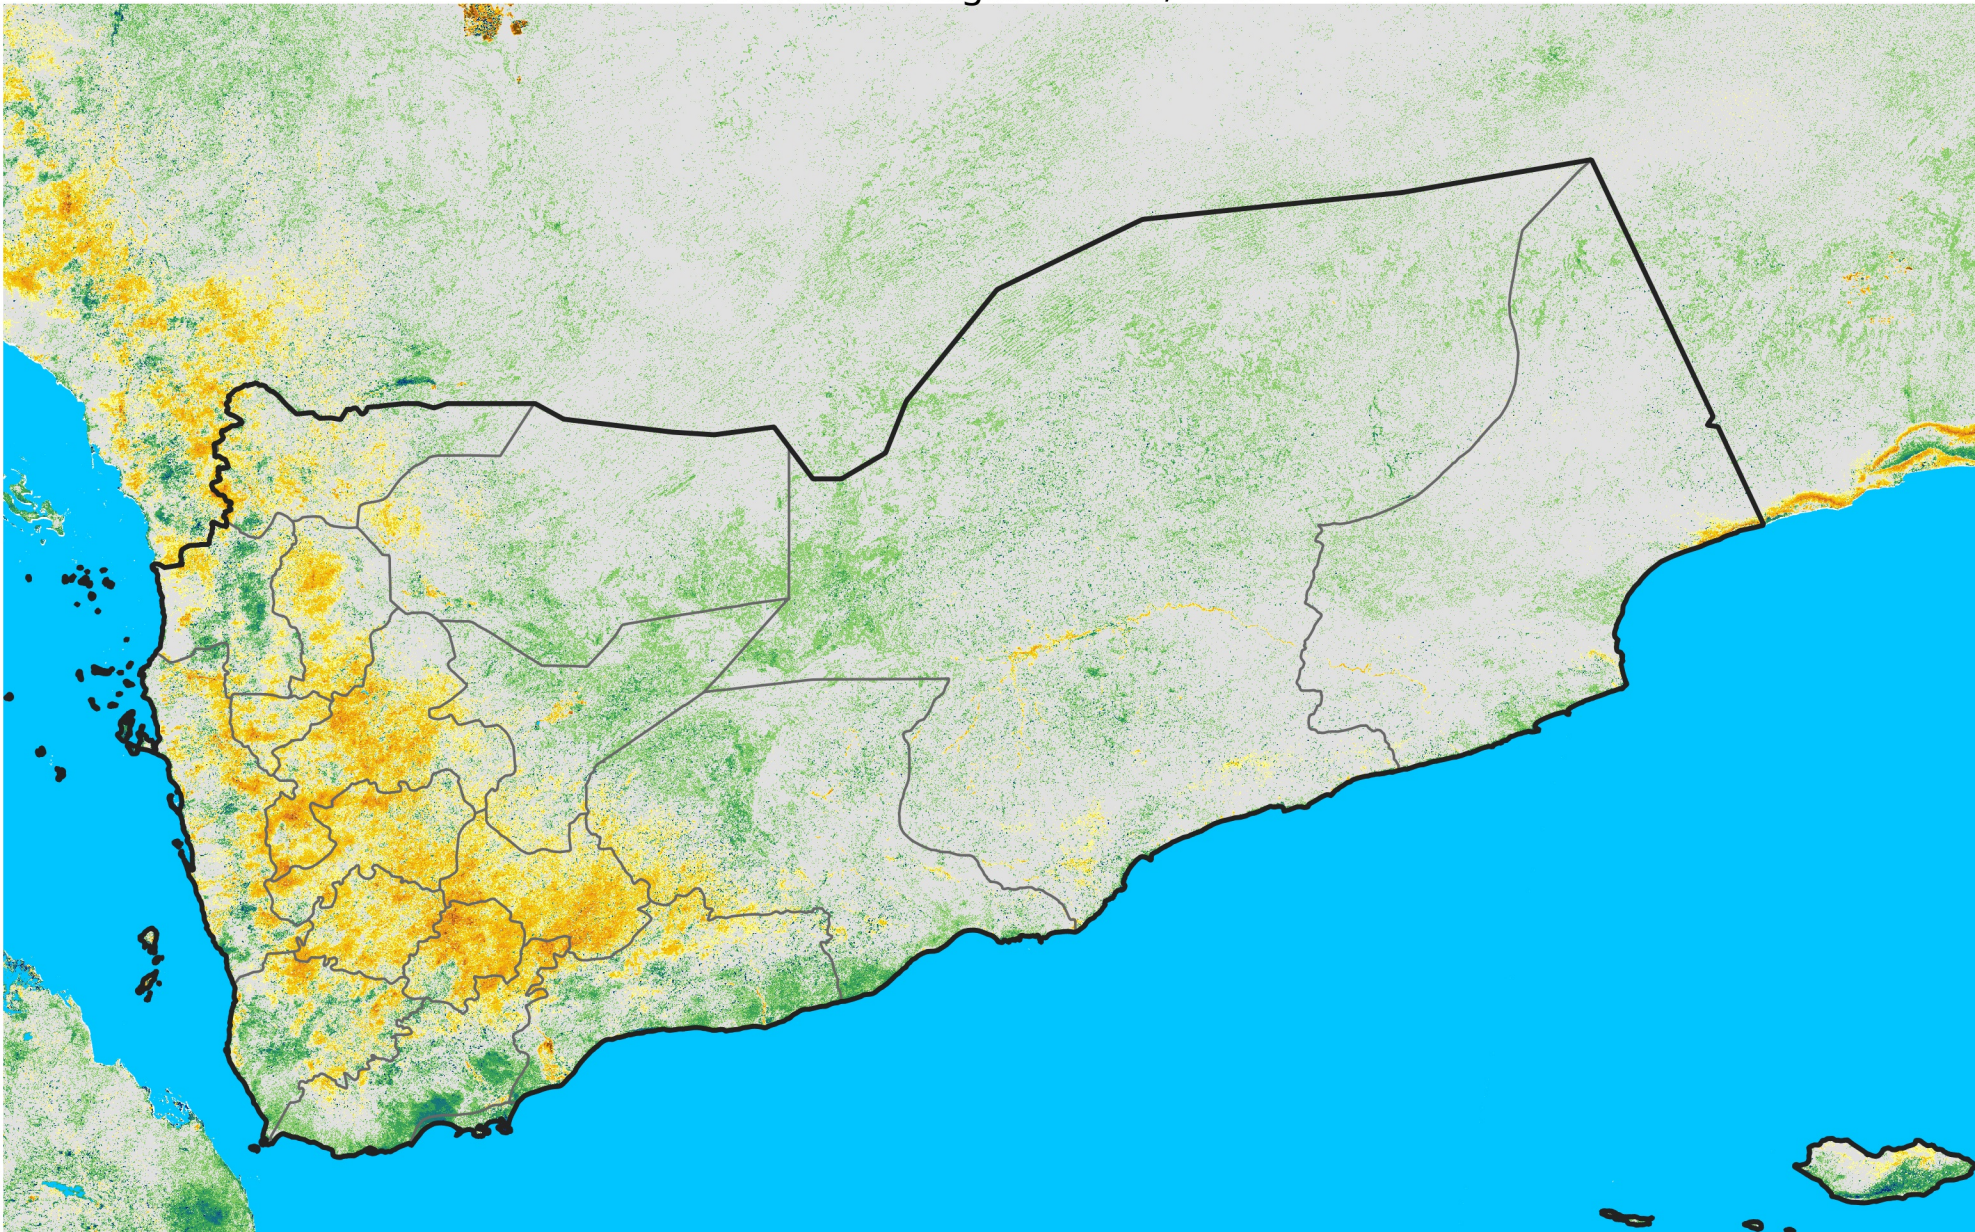

# Yemen

## Percent of Mean NDVI

2003 / mean (2003 - 2022)

Period 24 / August 21 - 31, 2003