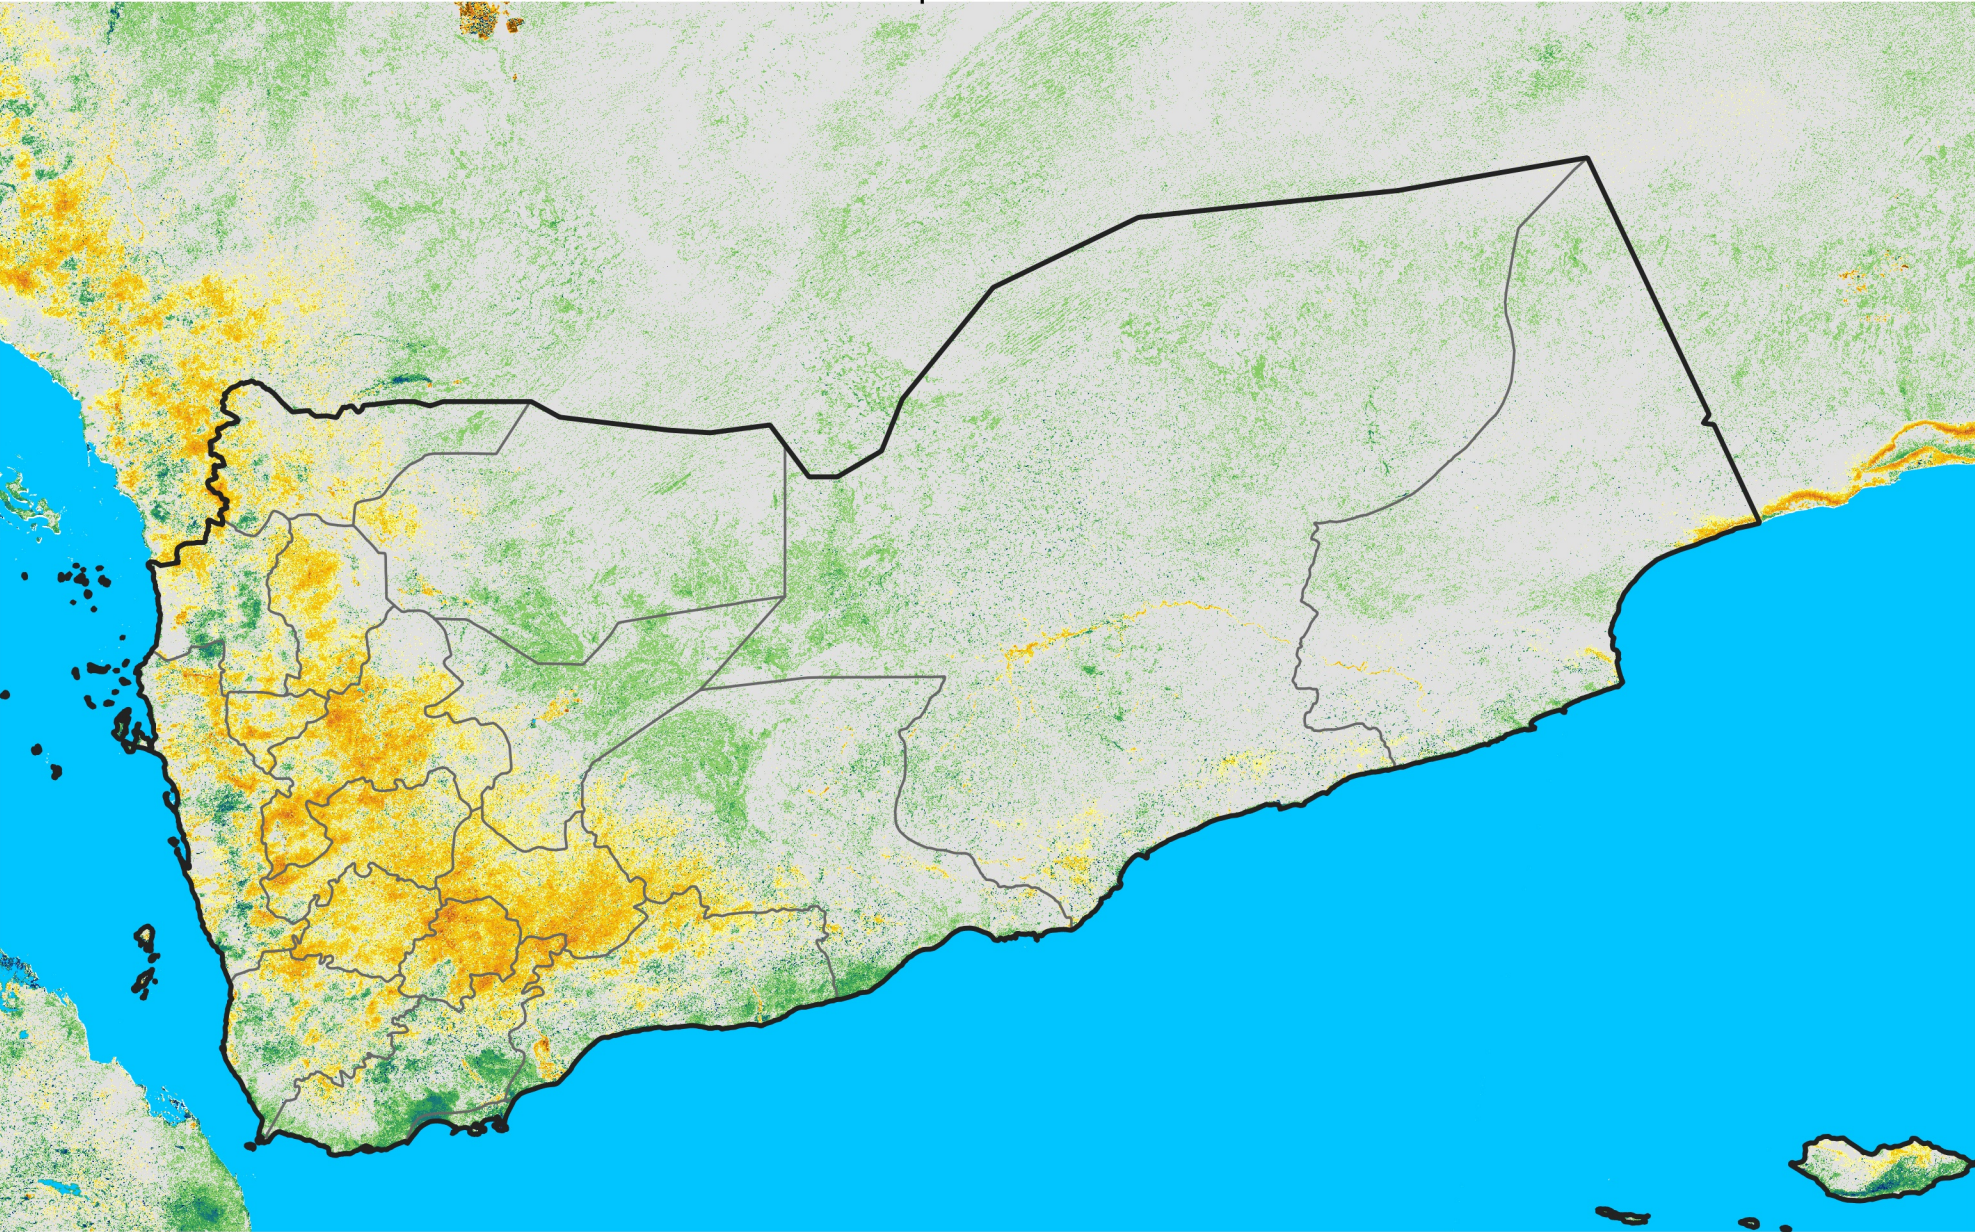

Yemen

Percent of Mean NDVI

2003 / mean (2003 - 2022)

Period 25 / September 01 - 10, 2003

Percent of Normal