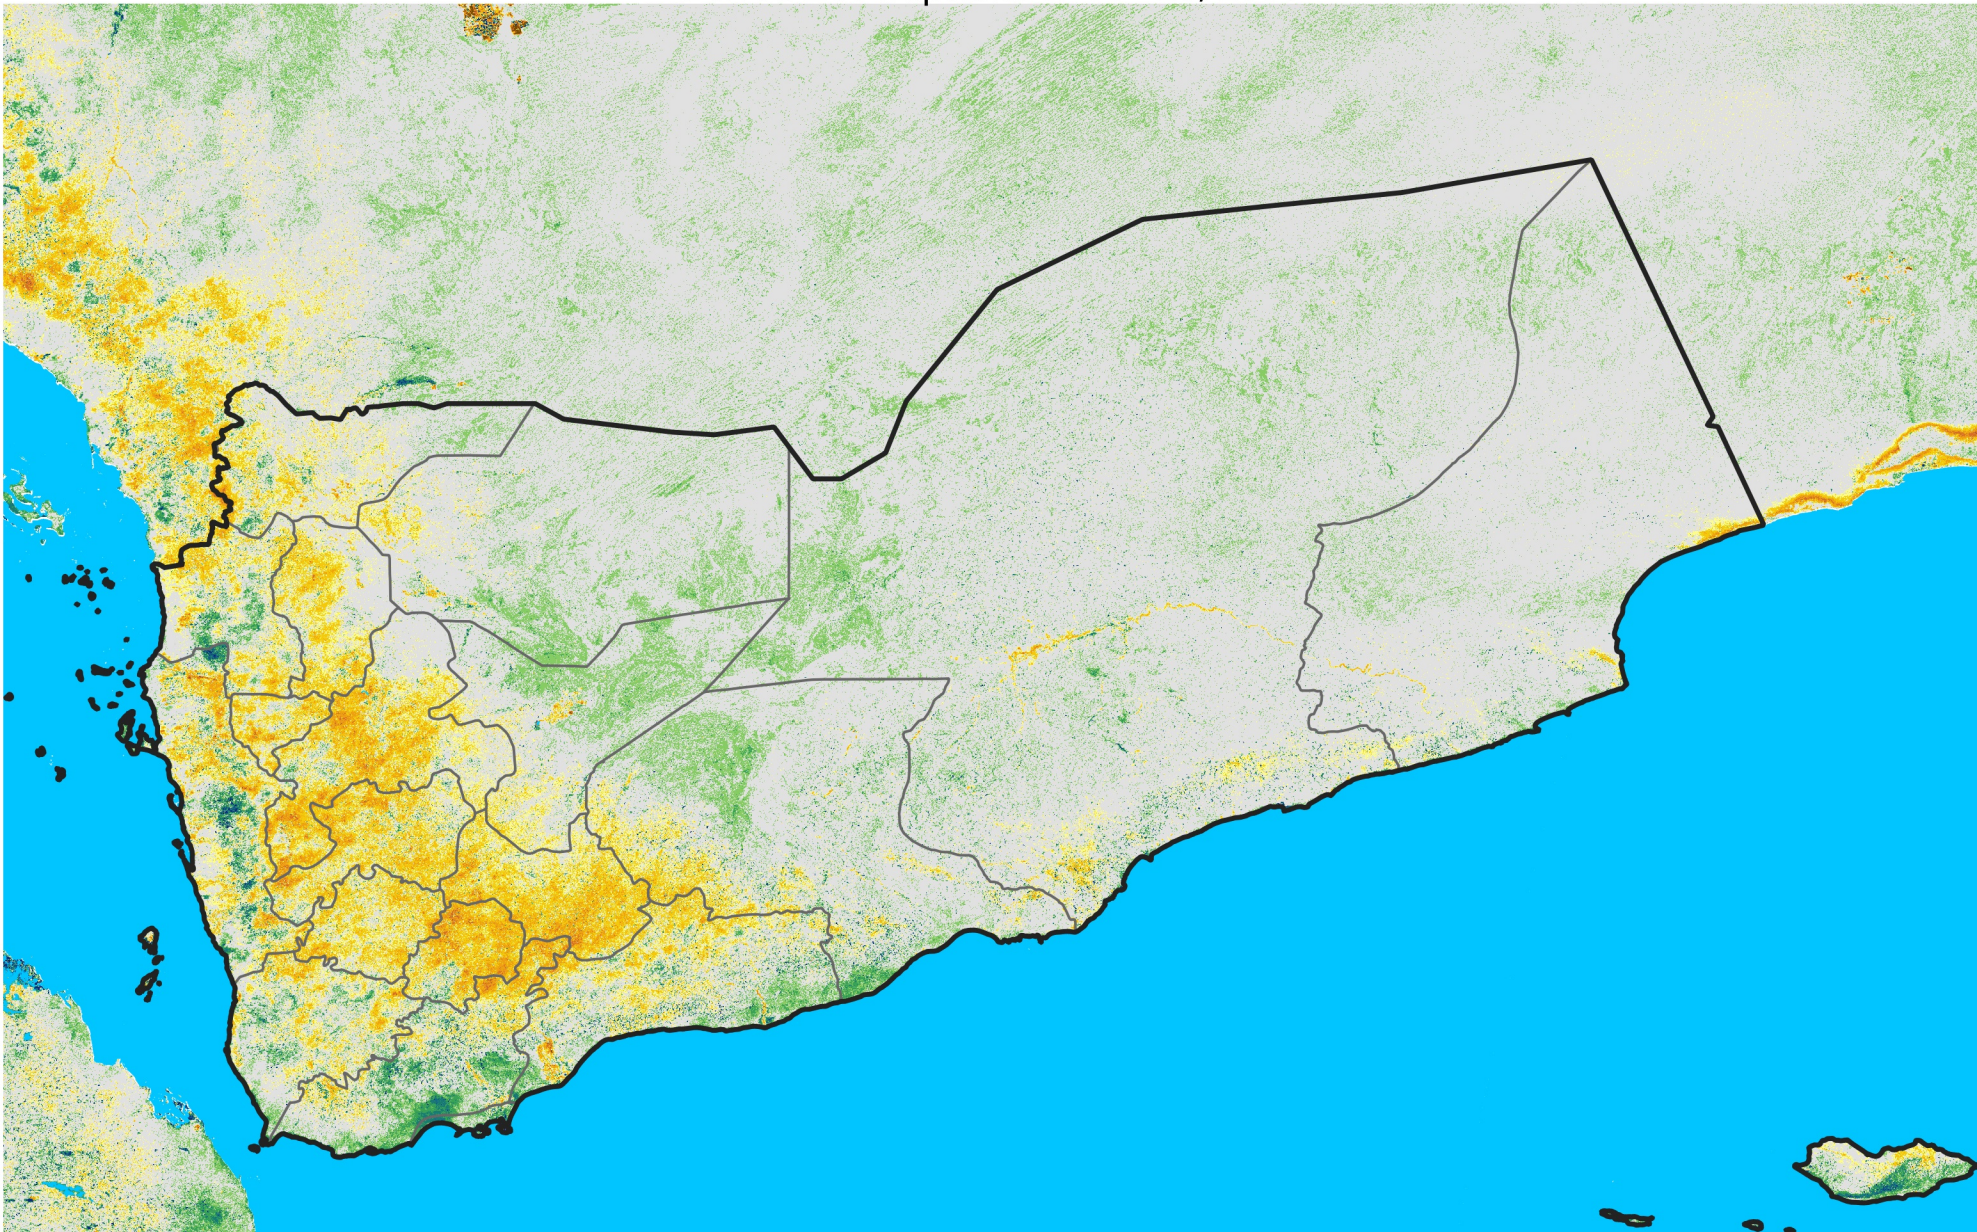

# Yemen

## Percent of Mean NDVI

2003 / mean (2003 - 2022)

Period 26 / September 11 - 20, 2003