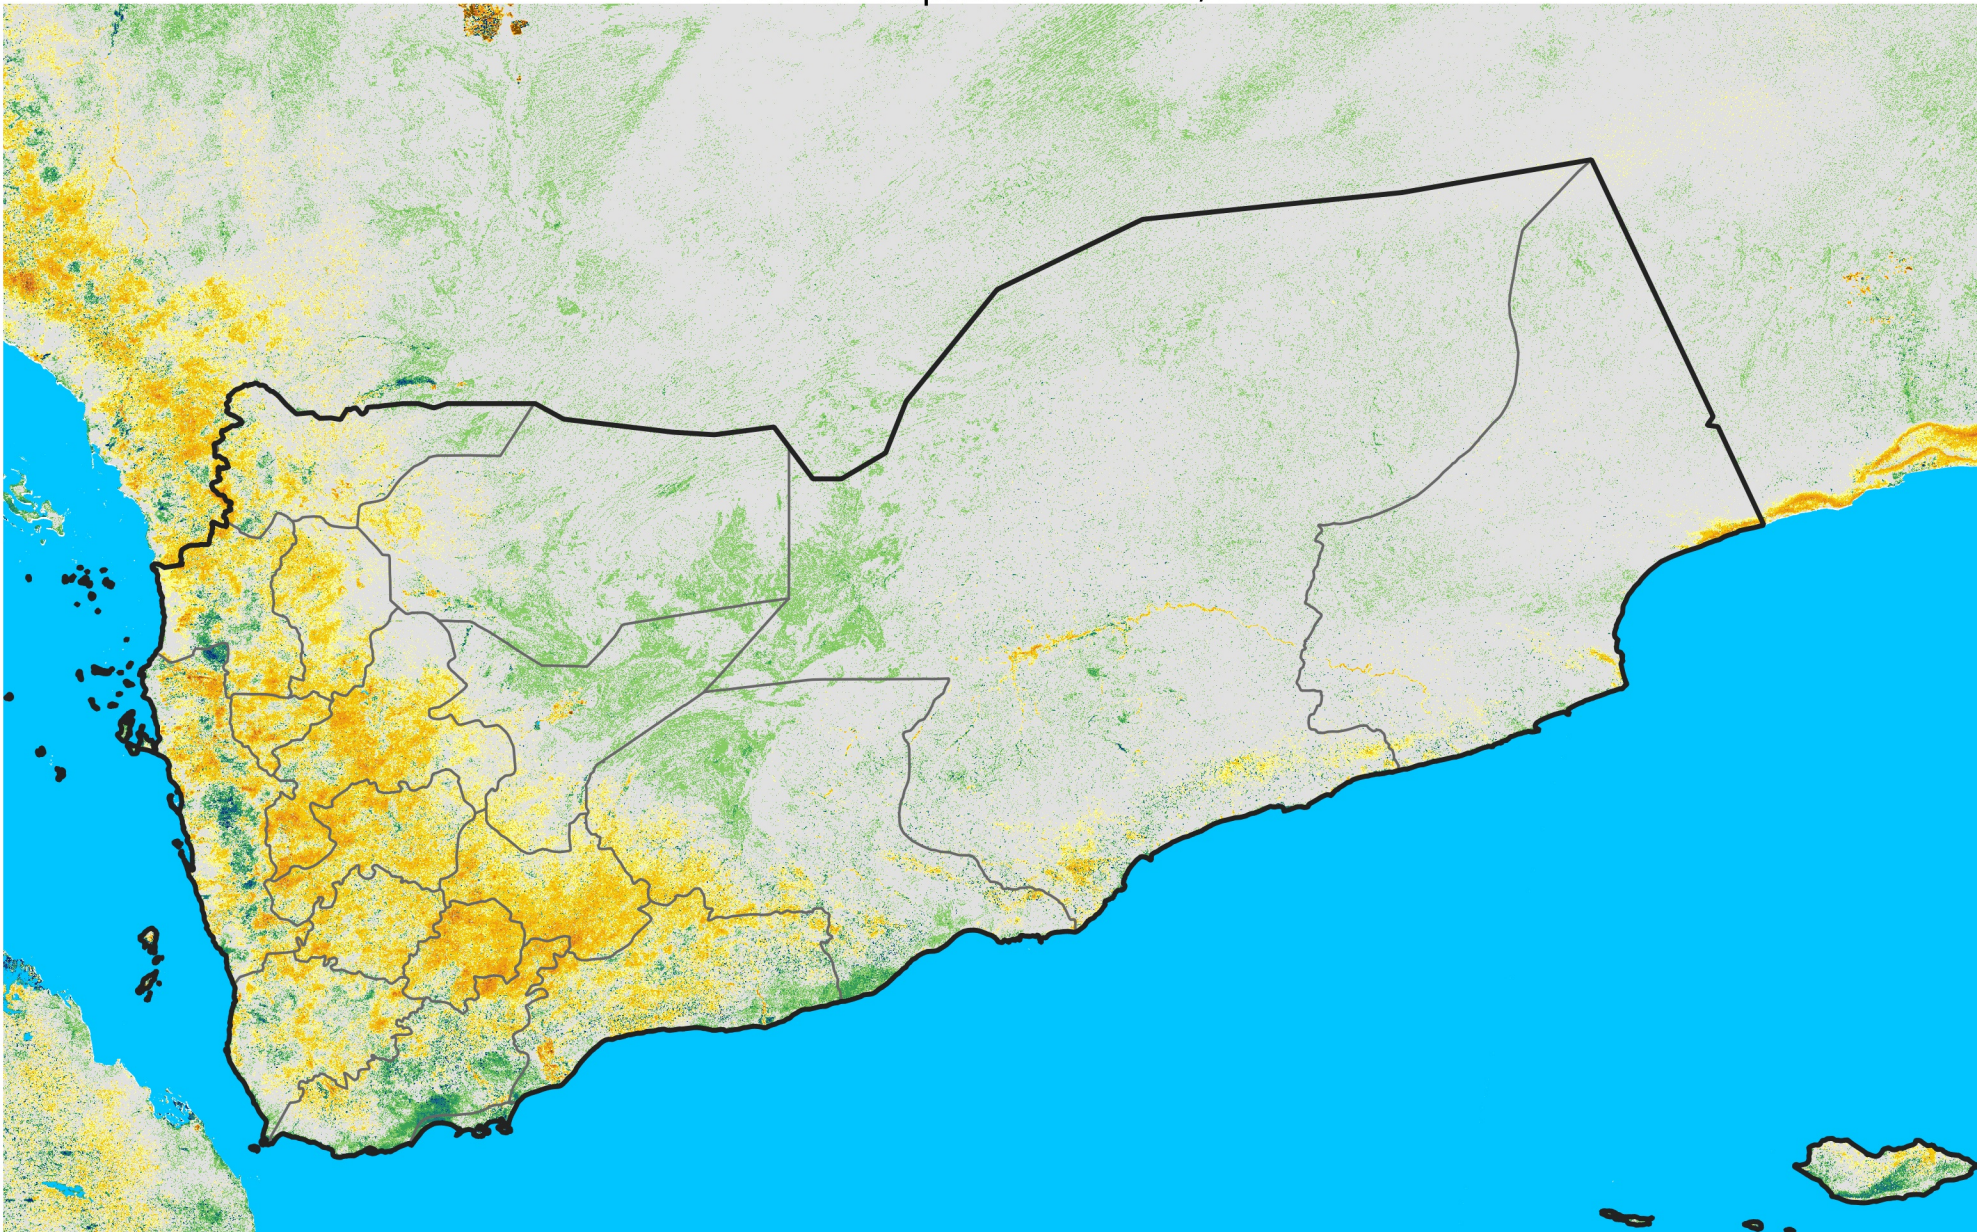

Yemen

Percent of Mean NDVI

2003 / mean (2003 - 2022)

Period 27 / September 21 - 30, 2003

Percent of Normal