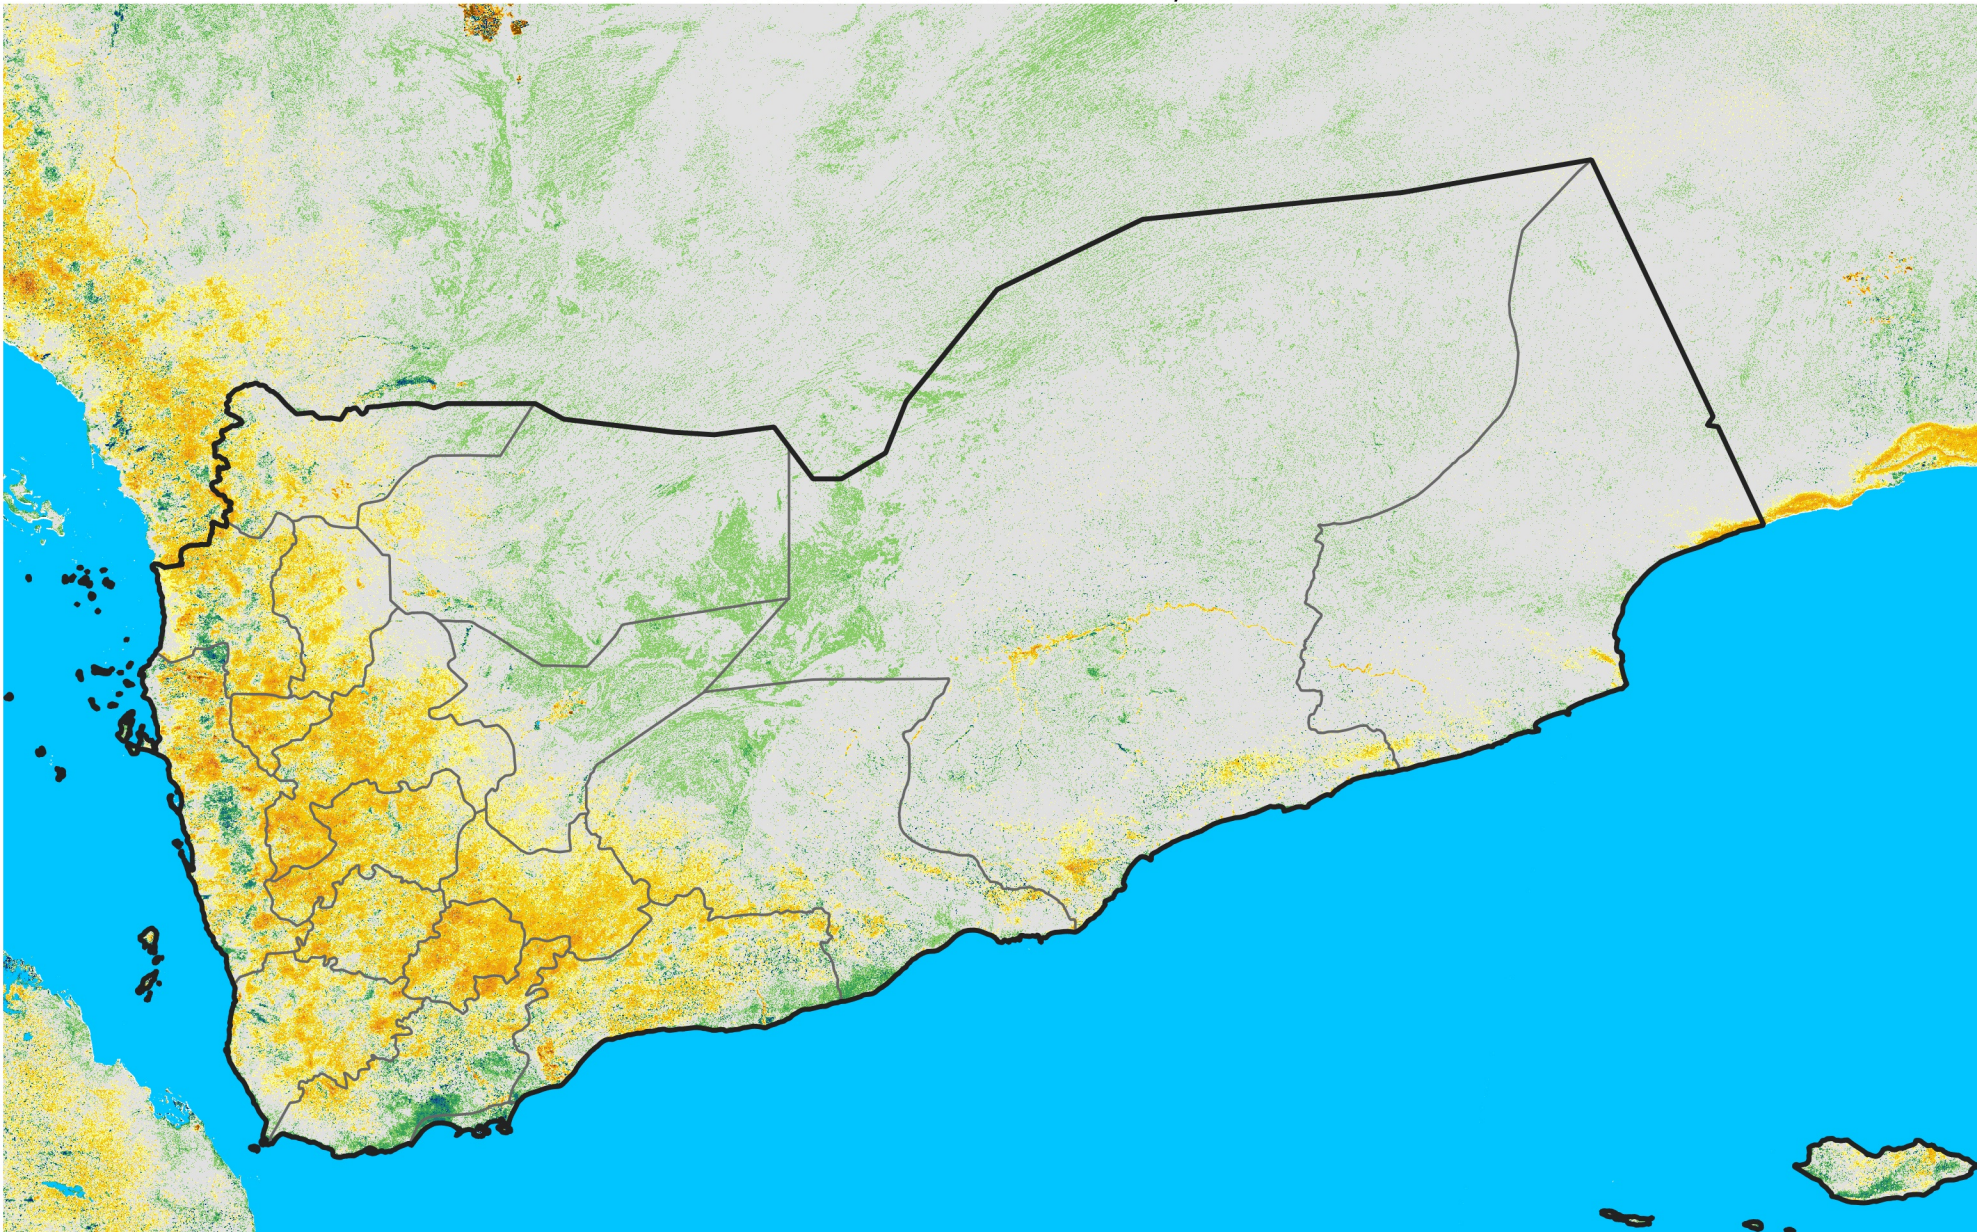

Yemen

Percent of Mean NDVI

2003 / mean (2003 - 2022)

Period 28 / October 01 - 10, 2003

Percent of Normal