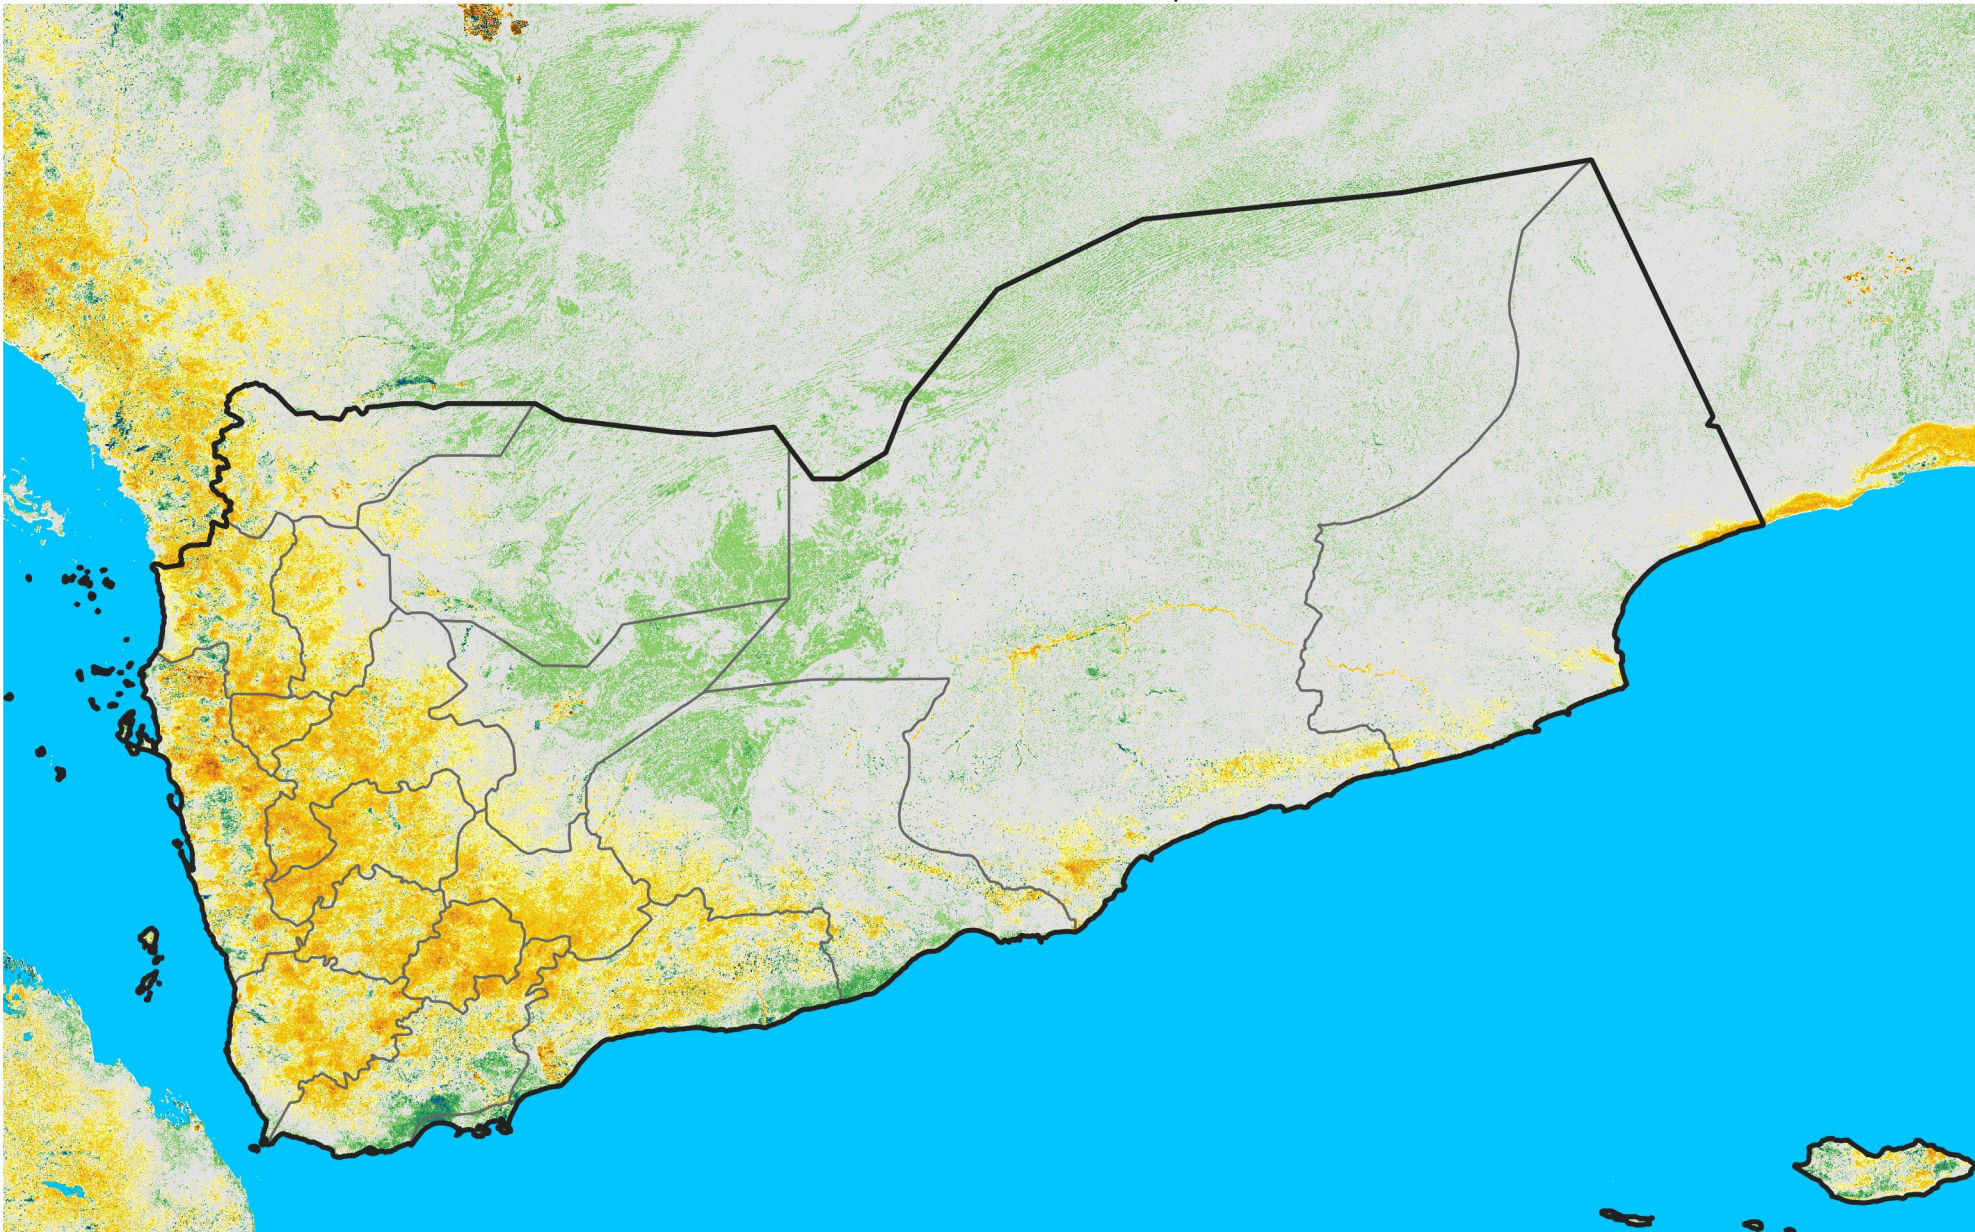

# Yemen

## Percent of Mean NDVI

2003 / mean (2003 - 2022)

Period 29 / October 11 - 20, 2003