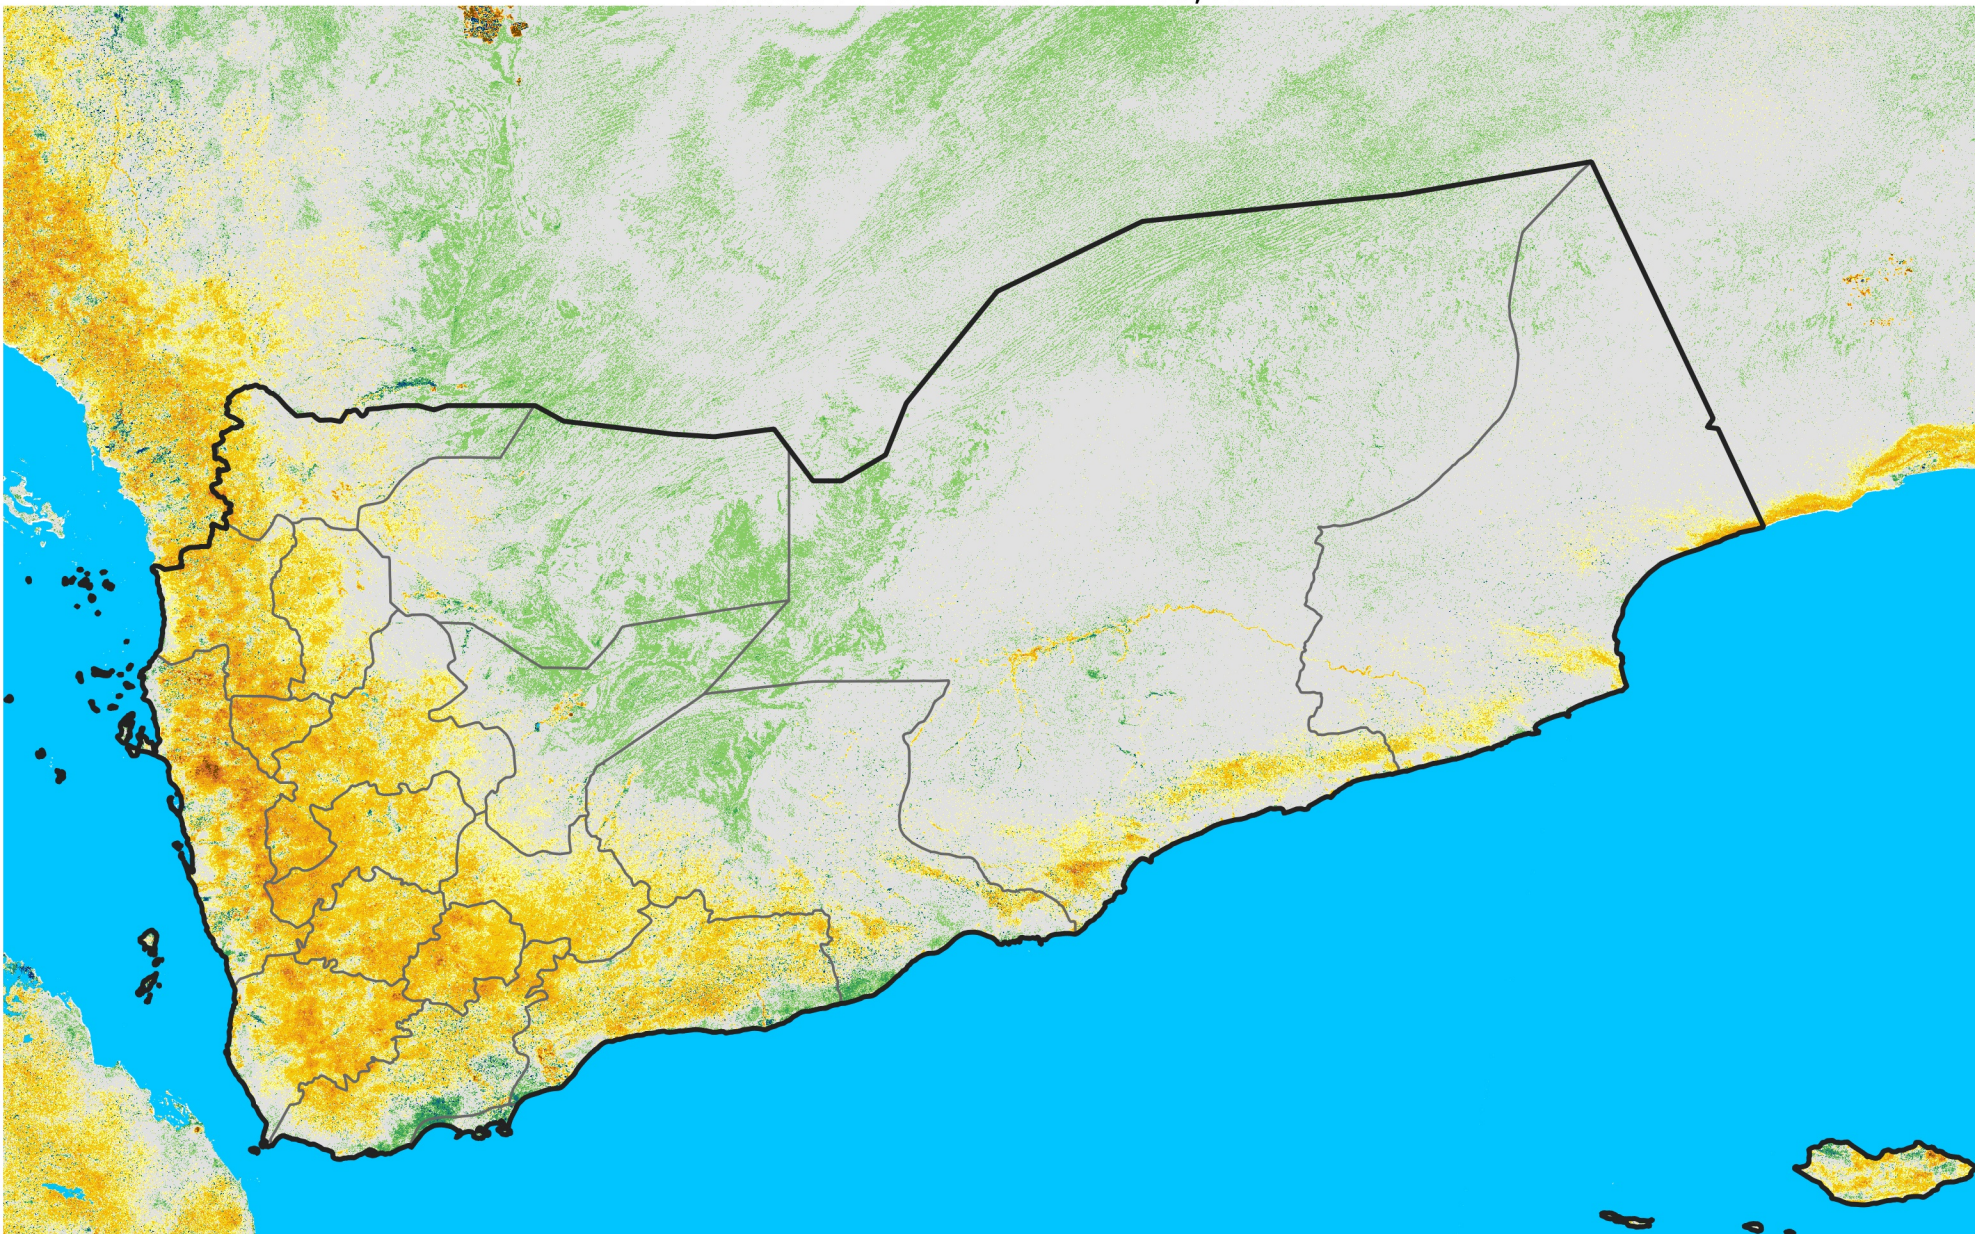

Yemen

Percent of Mean NDVI

2003 / mean (2003 - 2022)

Period 31 / November 01 - 10, 2003

Percent of Normal