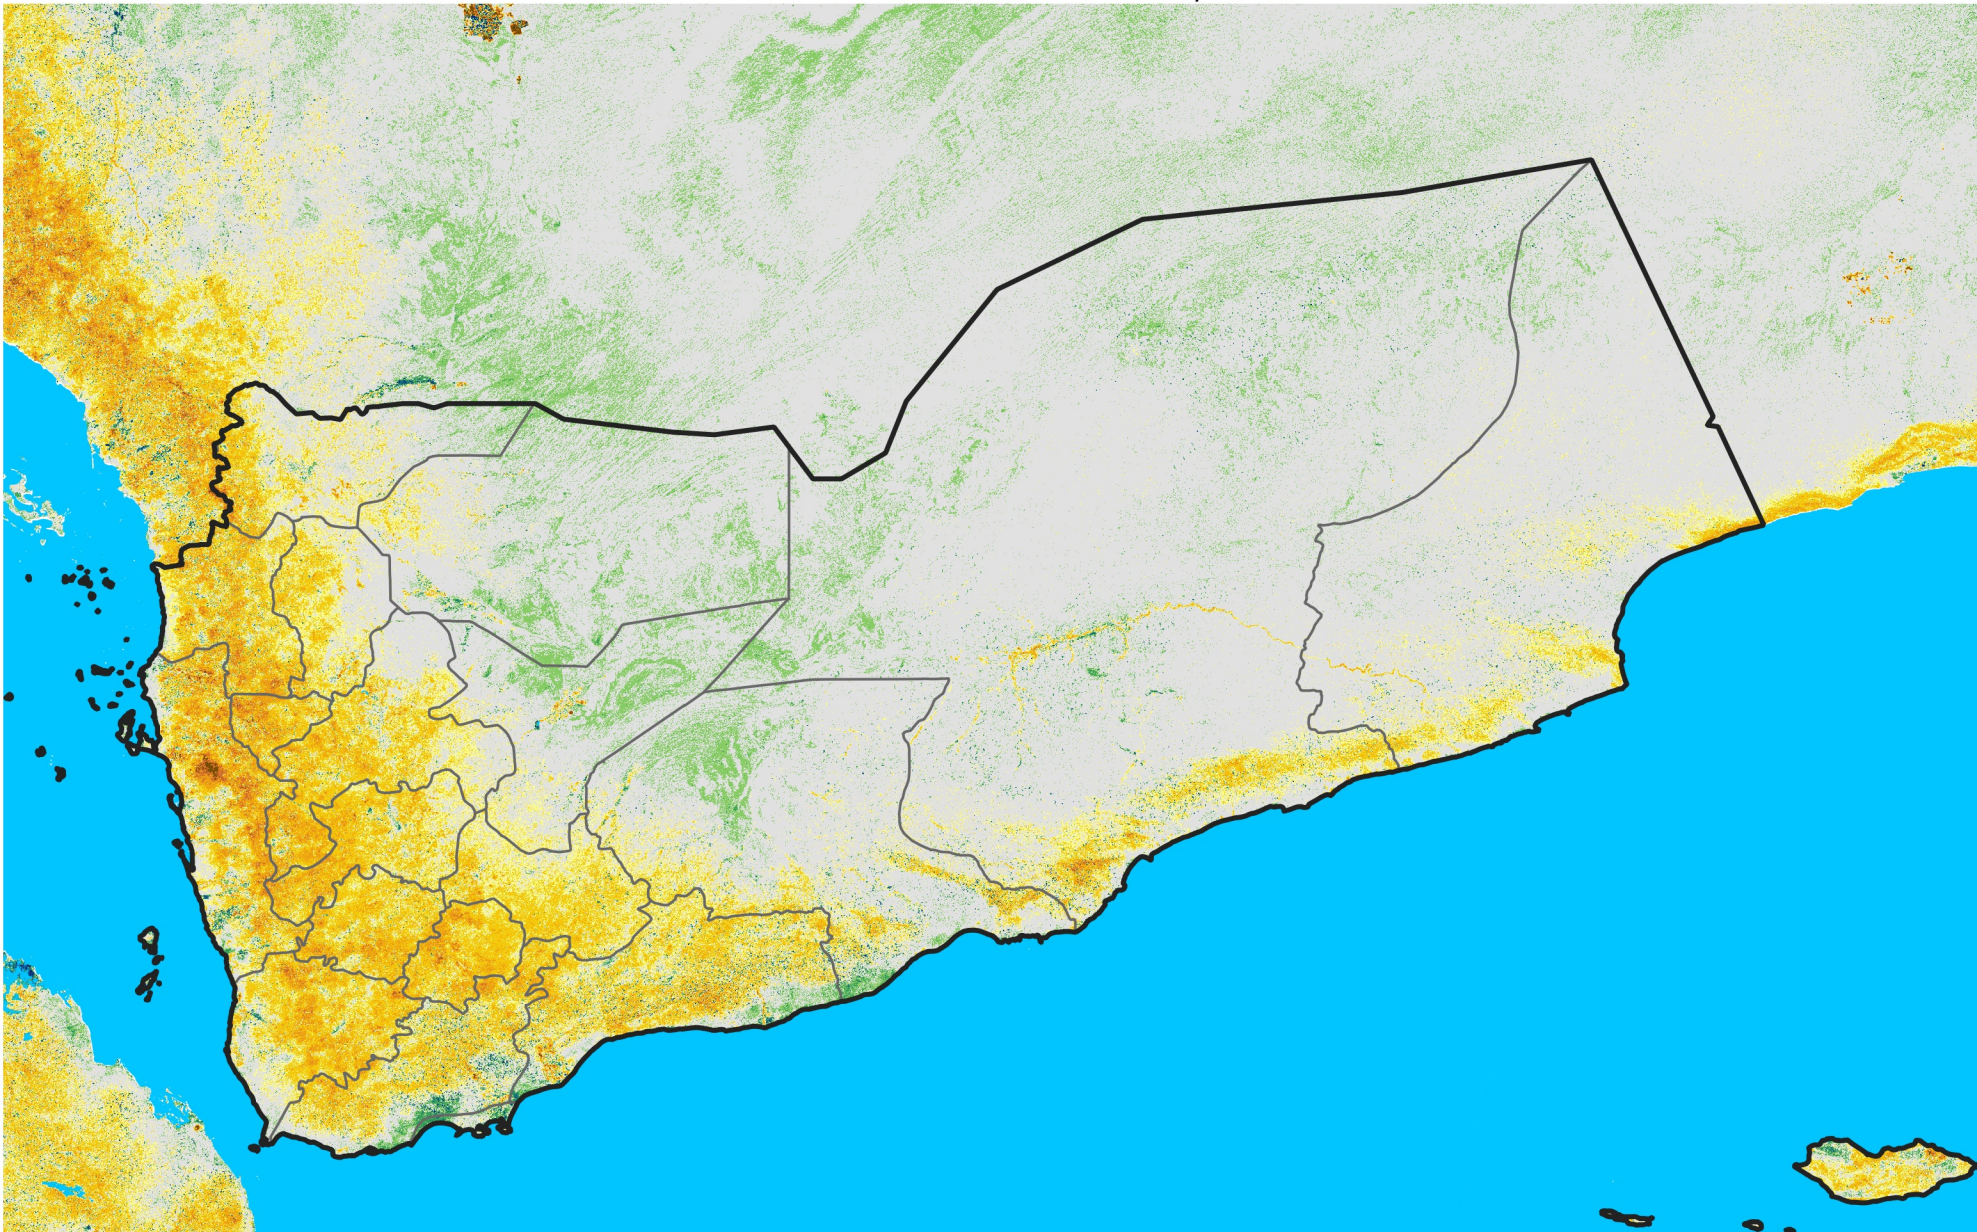

Yemen

Percent of Mean NDVI

2003 / mean (2003 - 2022)

Period 32 / November 11 - 20, 2003

Percent of Normal