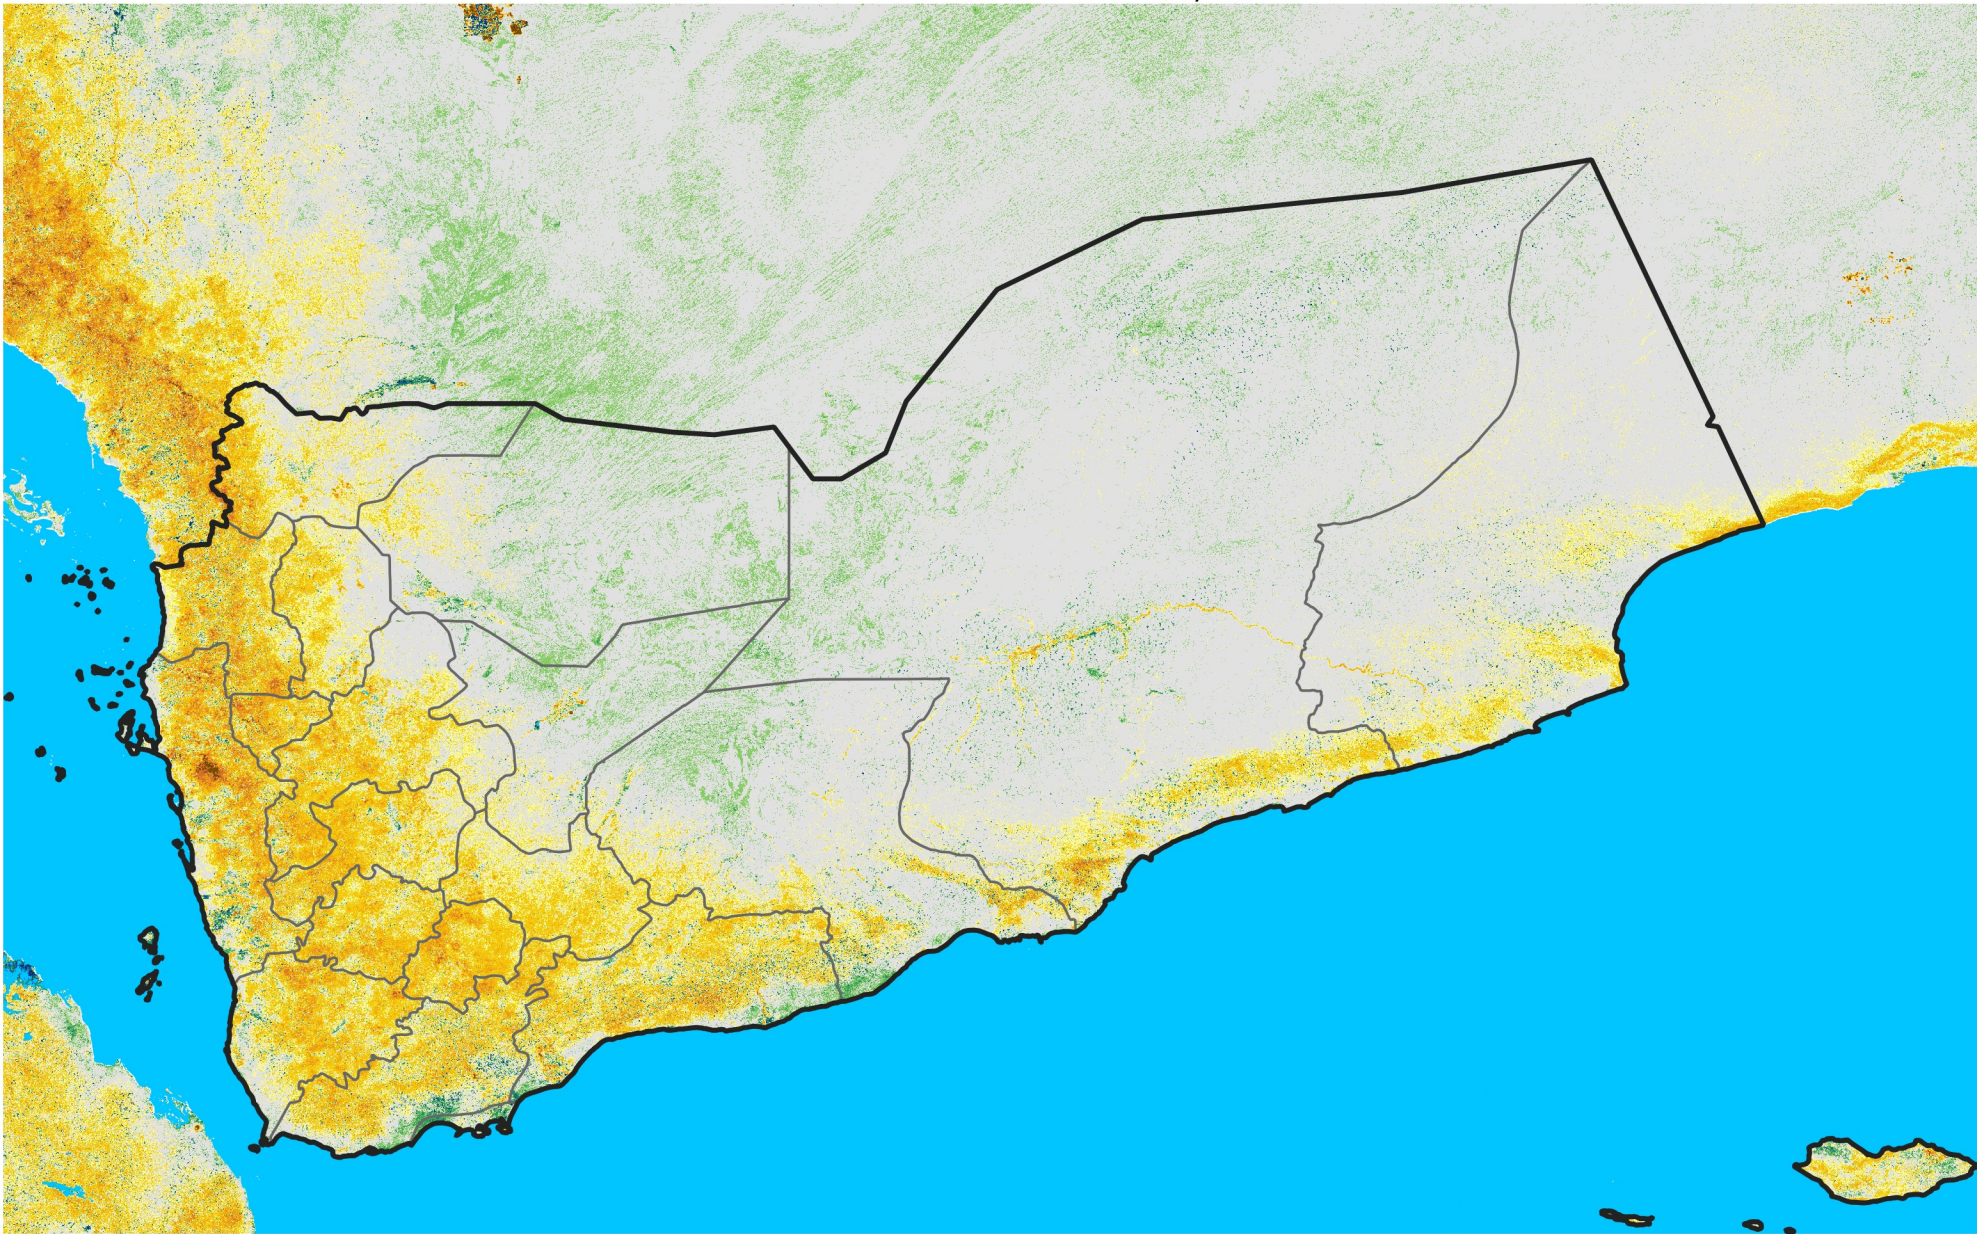

Yemen

Percent of Mean NDVI

2003 / mean (2003 - 2022)

Period 33 / November 21 - 30, 2003

Percent of Normal