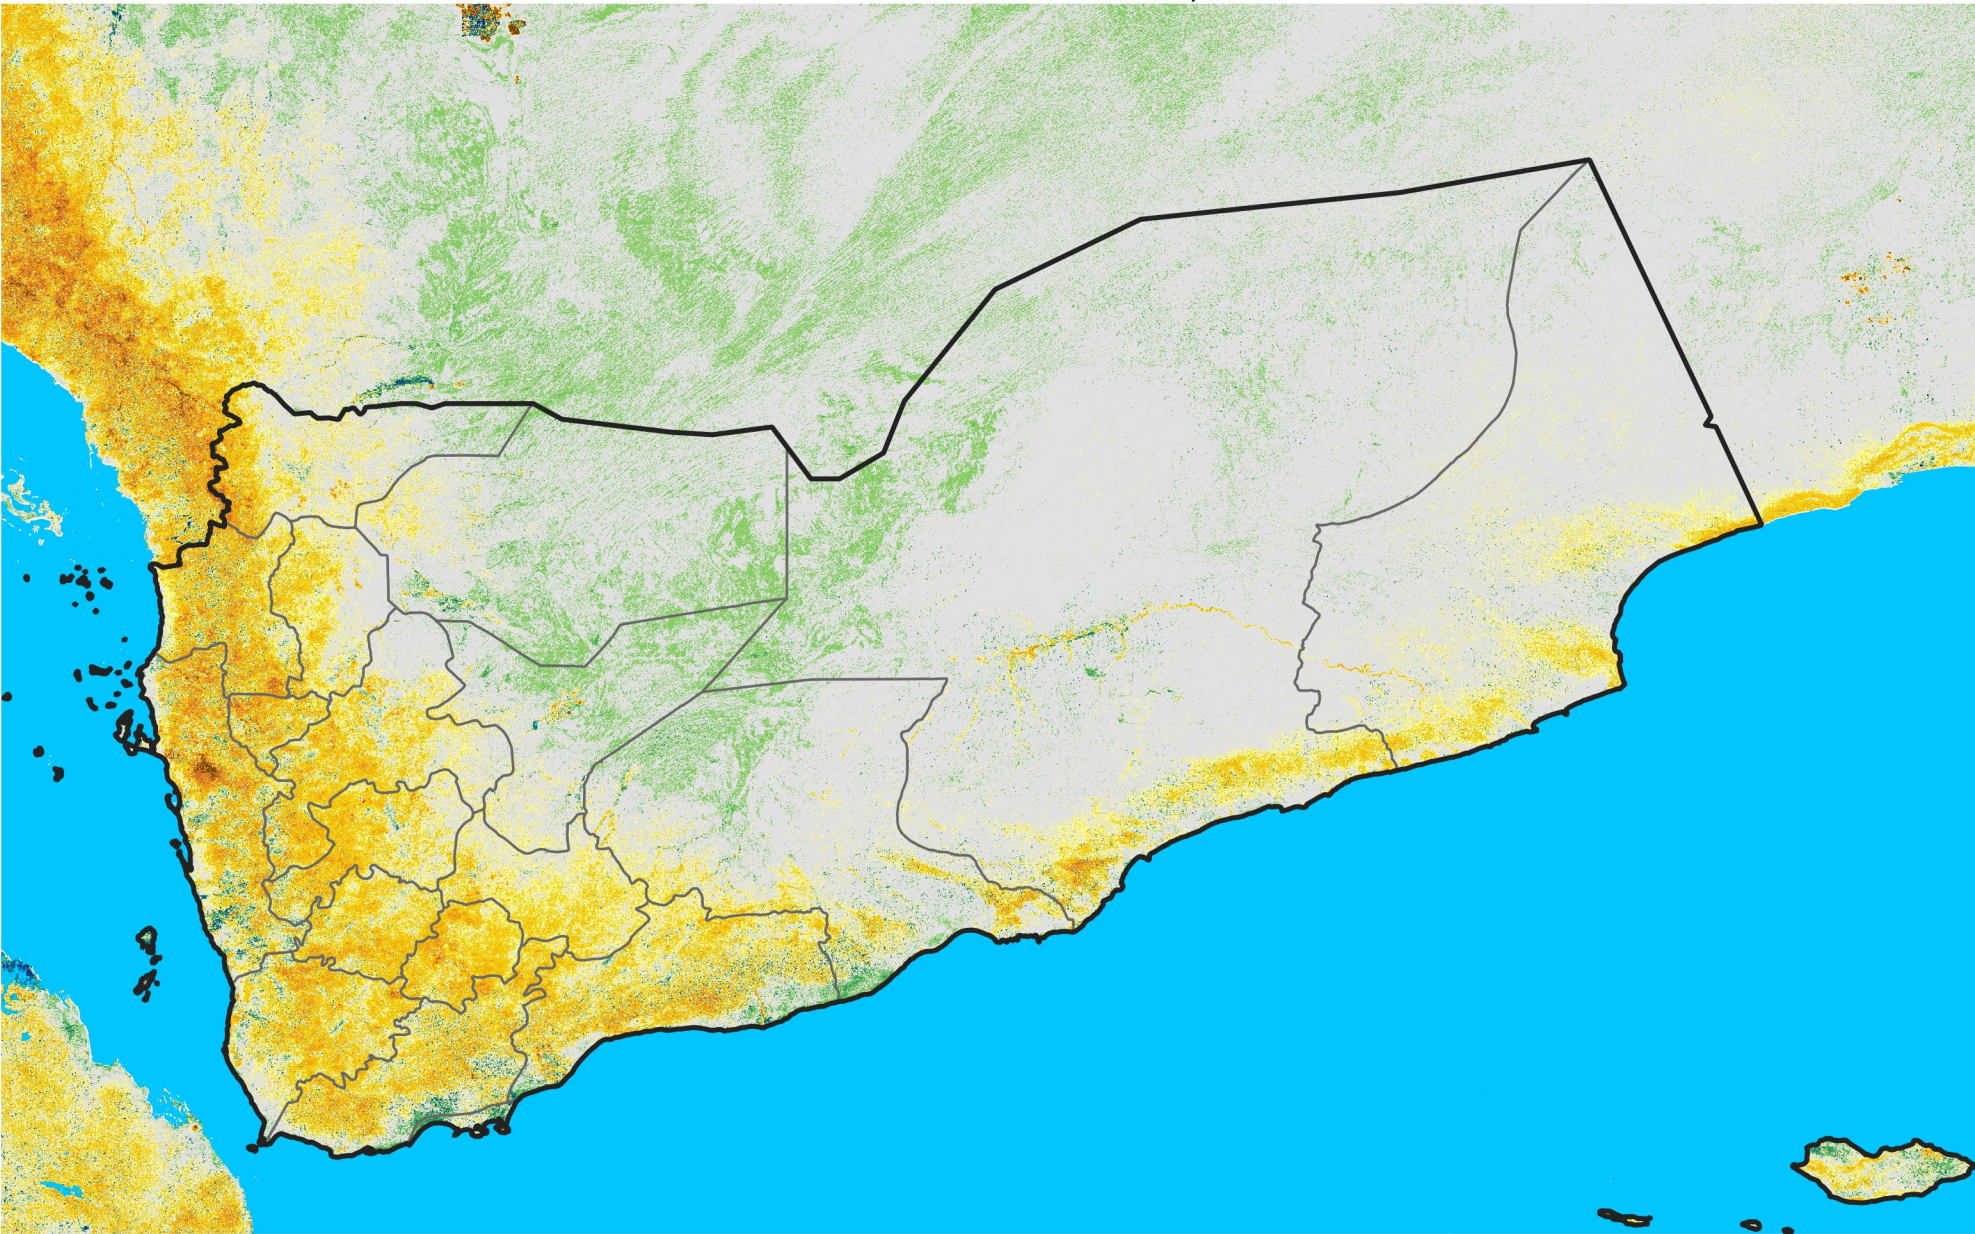

Yemen

Percent of Mean NDVI

2003 / mean (2003 - 2022)

Period 34 / December 01 - 10, 2003

Percent of Normal