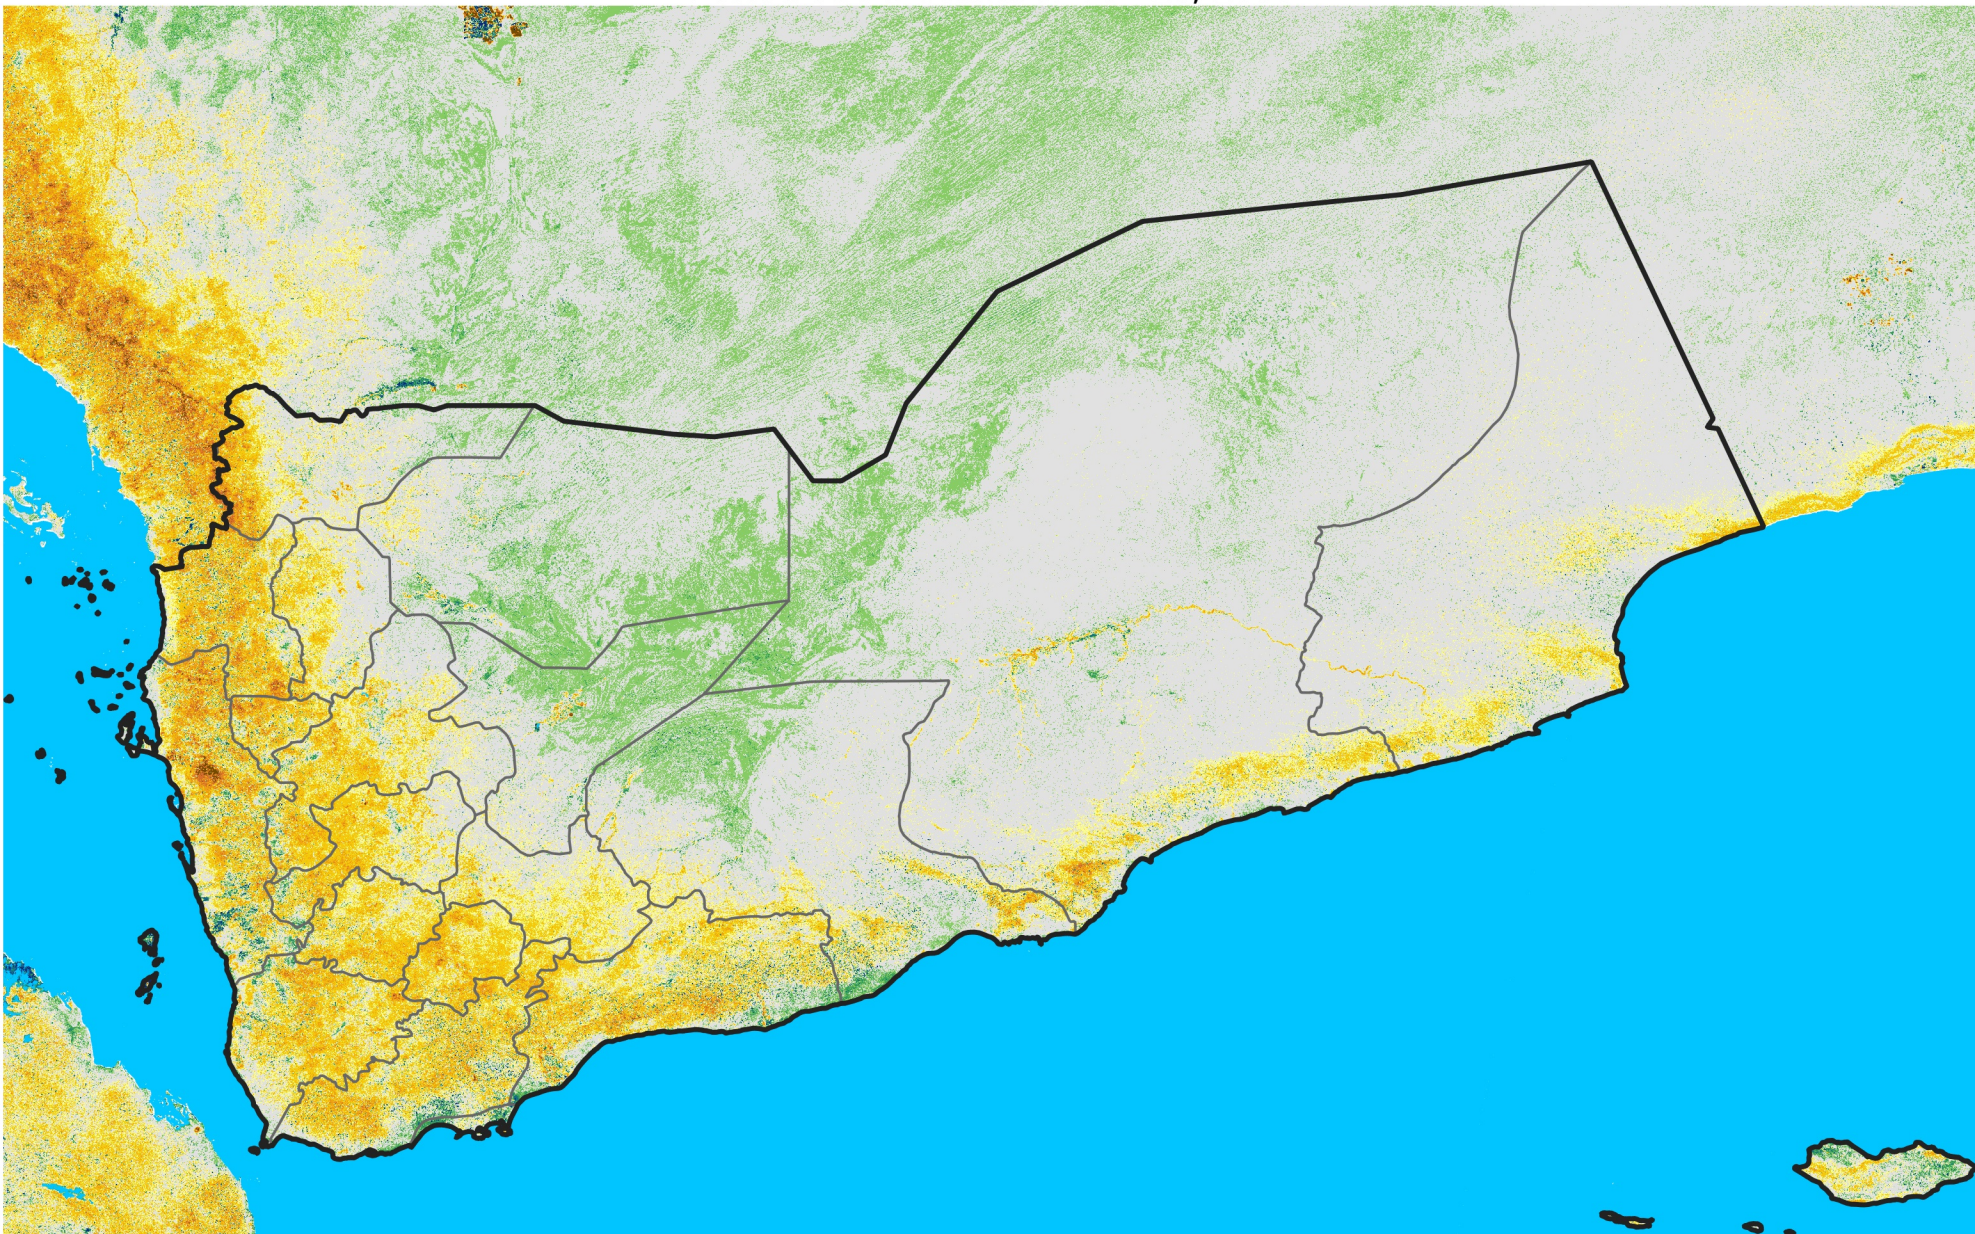

# Yemen

## Percent of Mean NDVI

2003 / mean (2003 - 2022)

Period 35 / December 11 - 20, 2003