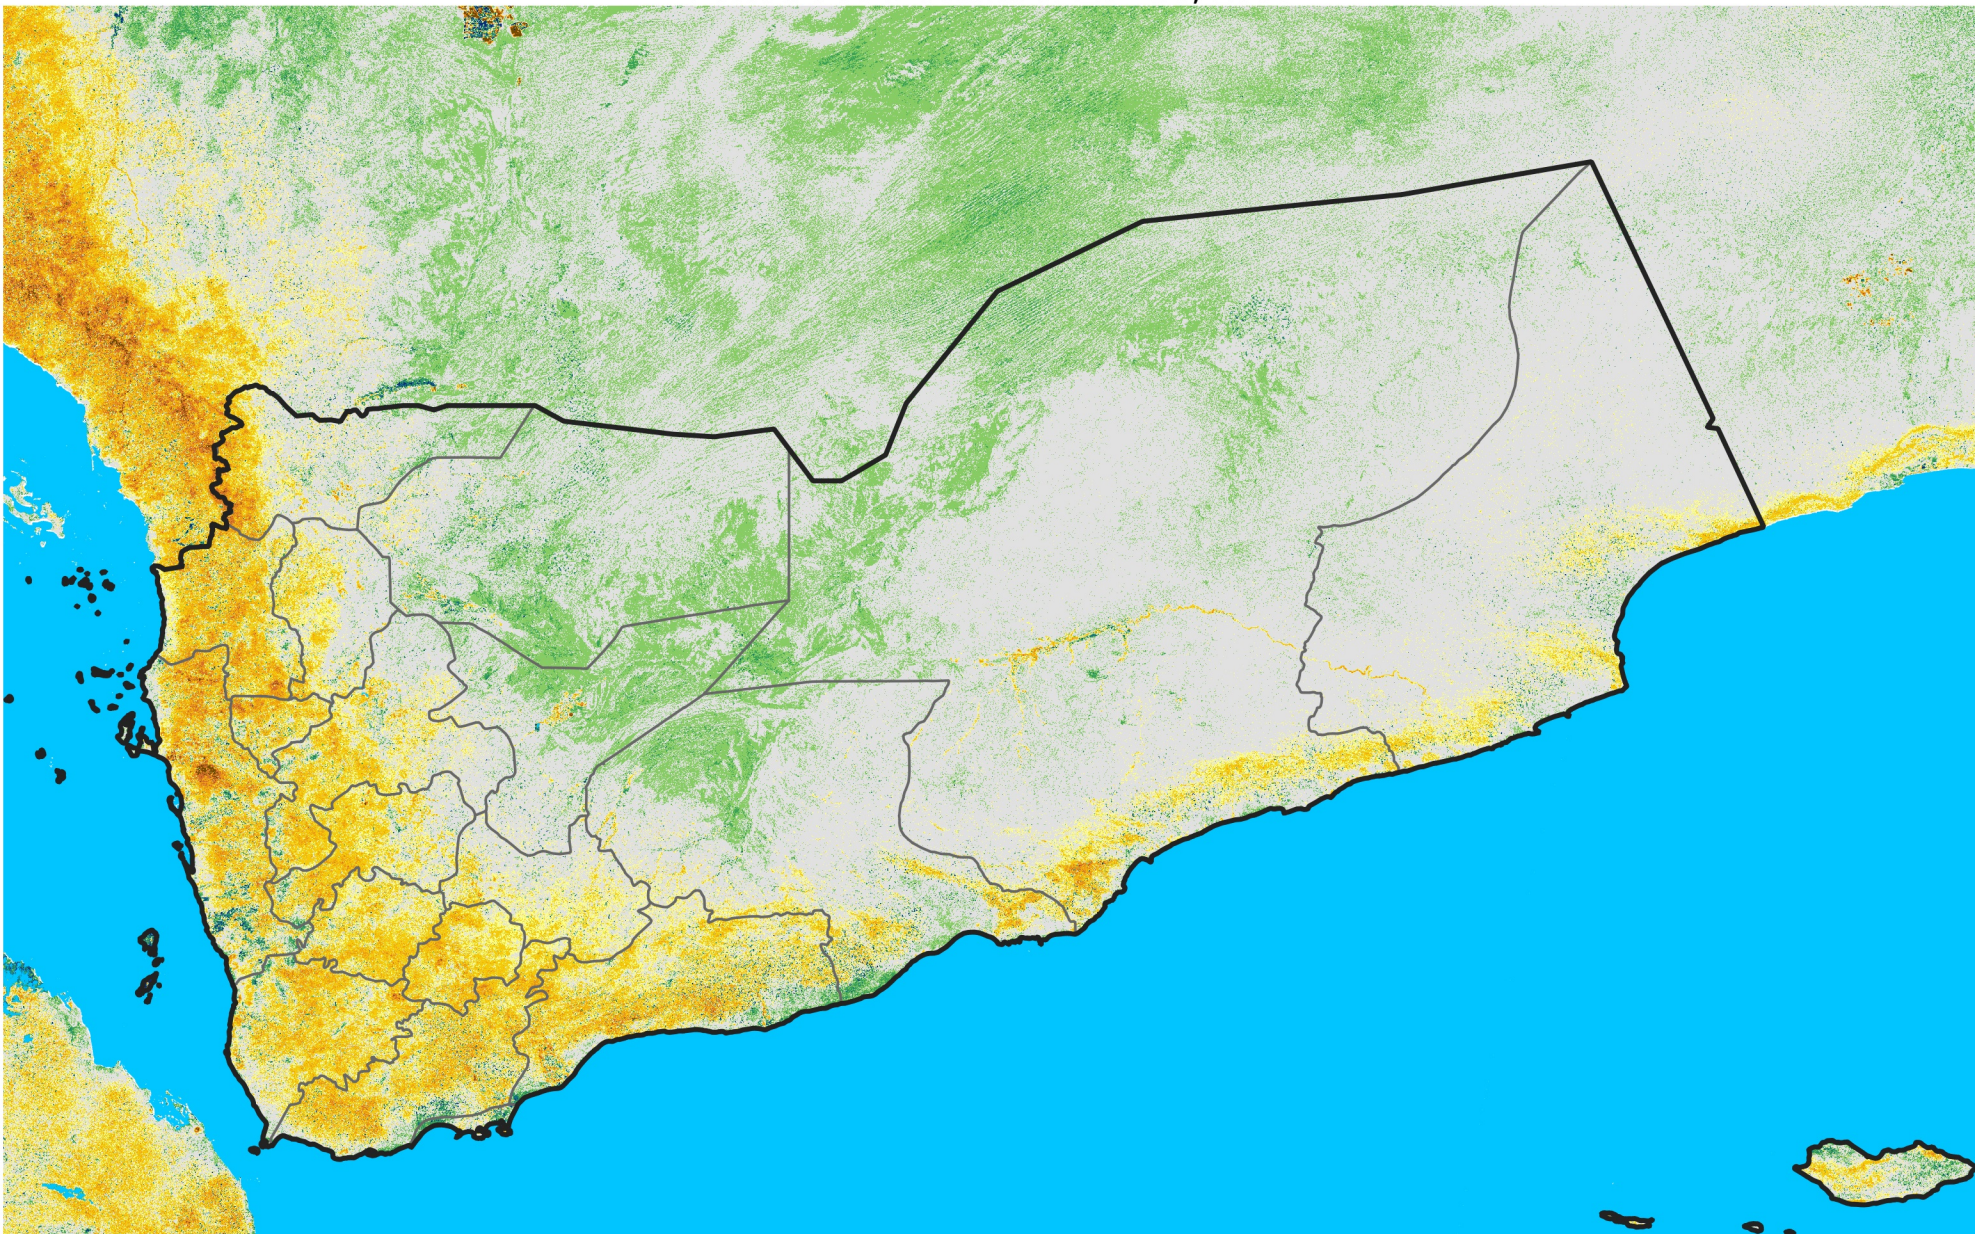

Yemen

Percent of Mean NDVI

2003 / mean (2003 - 2022)

Period 36 / December 21 - 31, 2003

Percent of Normal