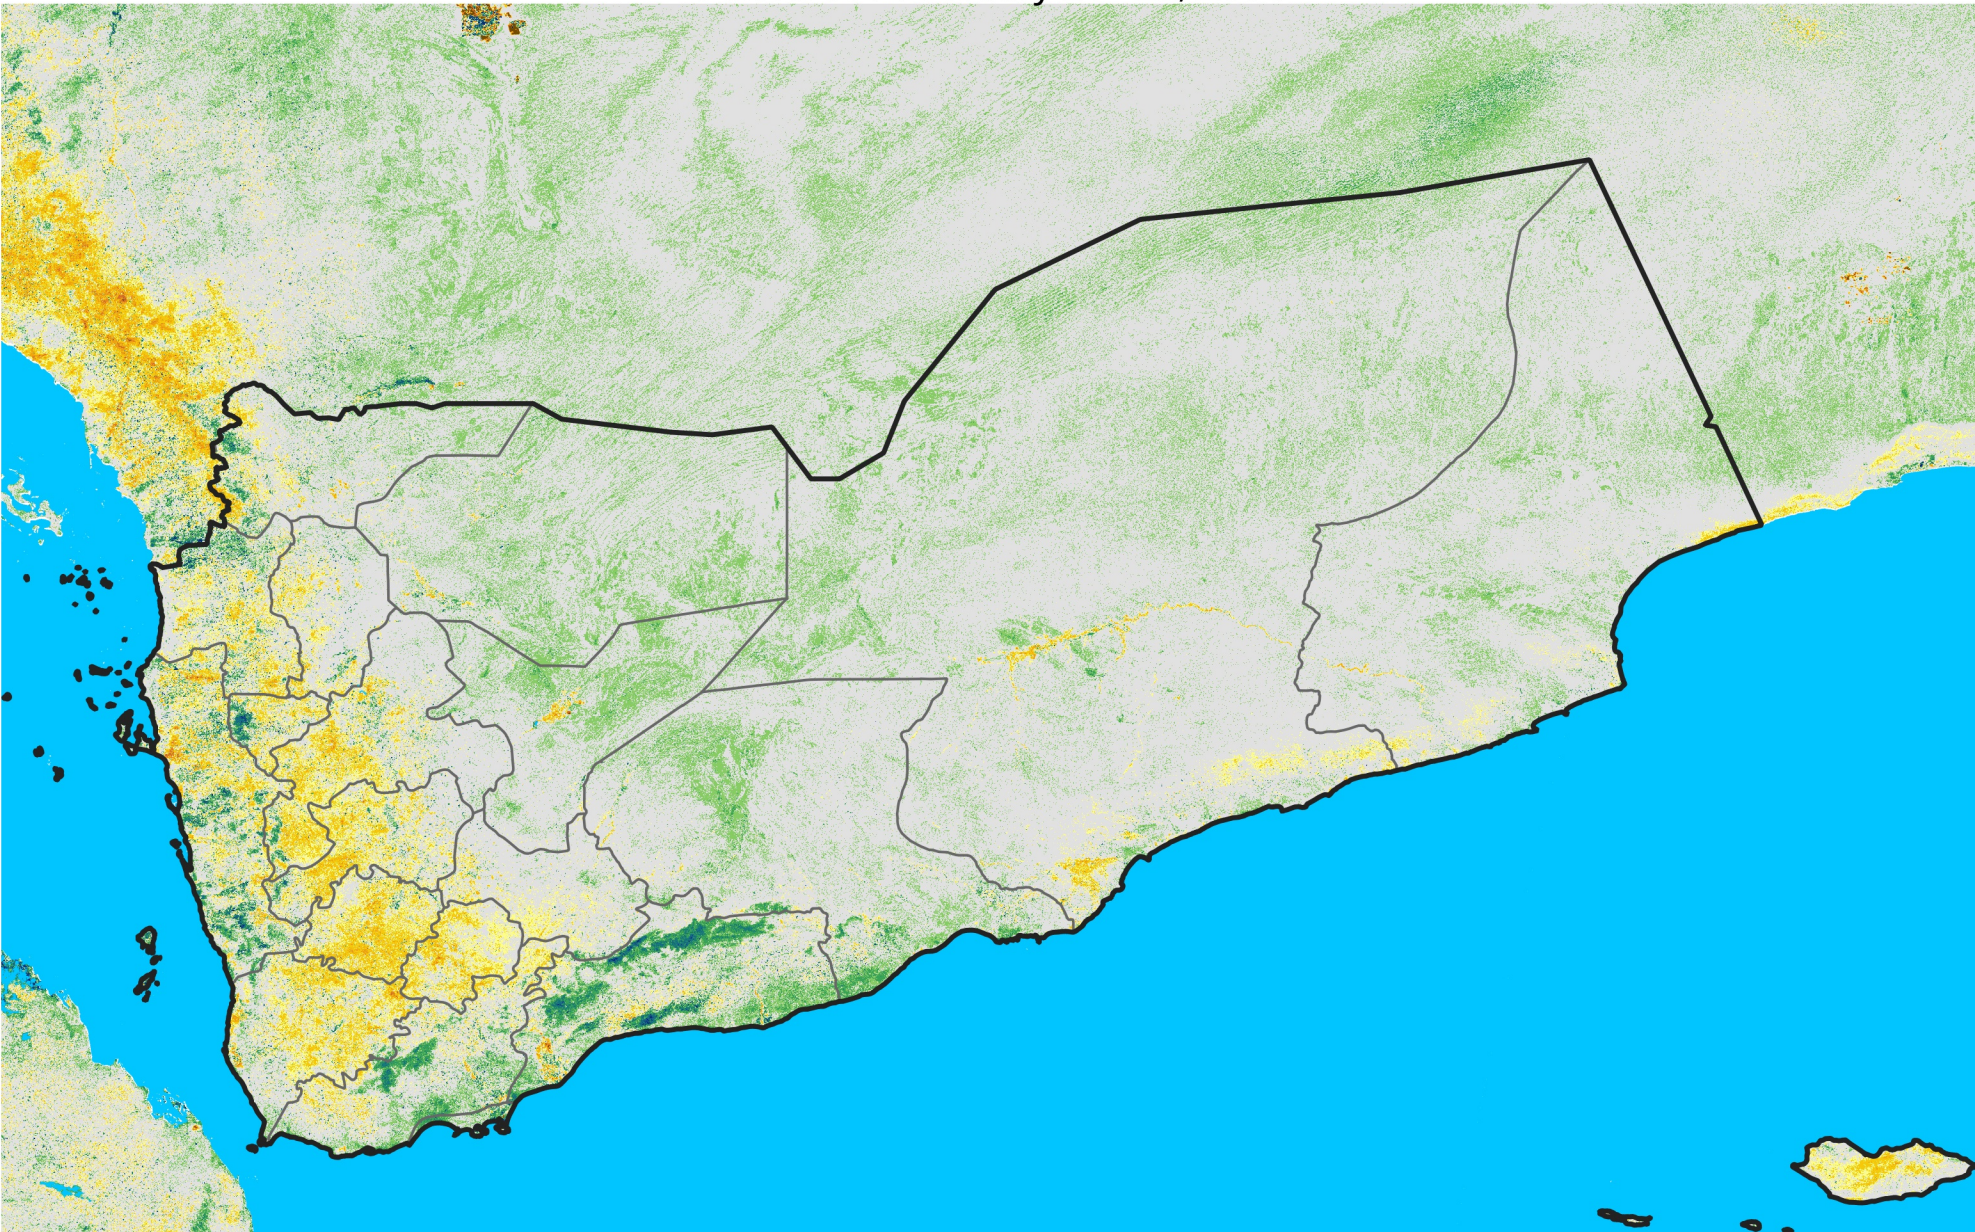

Yemen

Percent of Mean NDVI

2004 / mean (2003 - 2022)

Period 06 / February 21 - 29, 2004

Percent of Normal