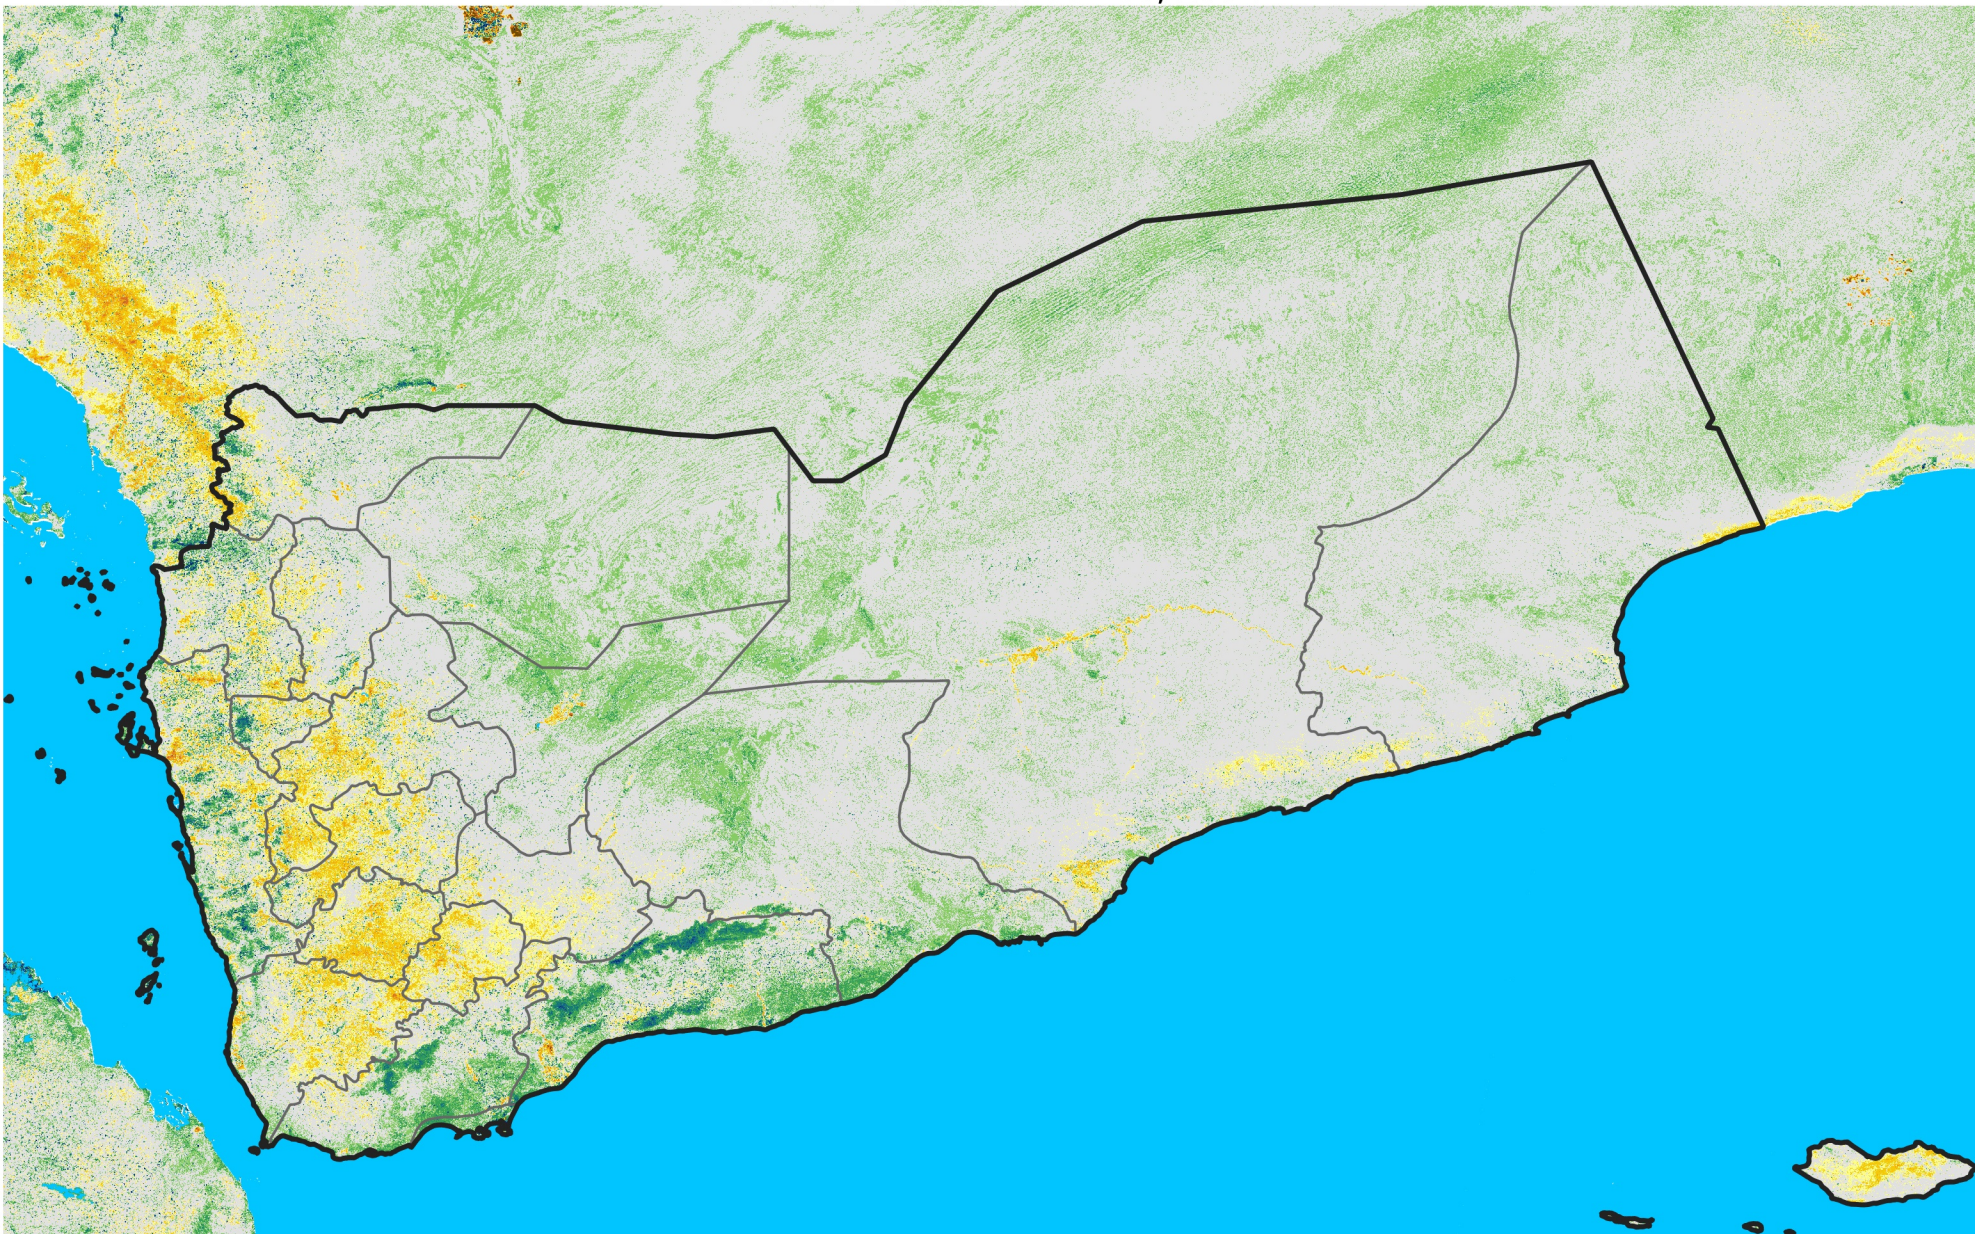

Yemen

Percent of Mean NDVI

2004 / mean (2003 - 2022)

Period 07 / March 01 - 10, 2004

Percent of Normal