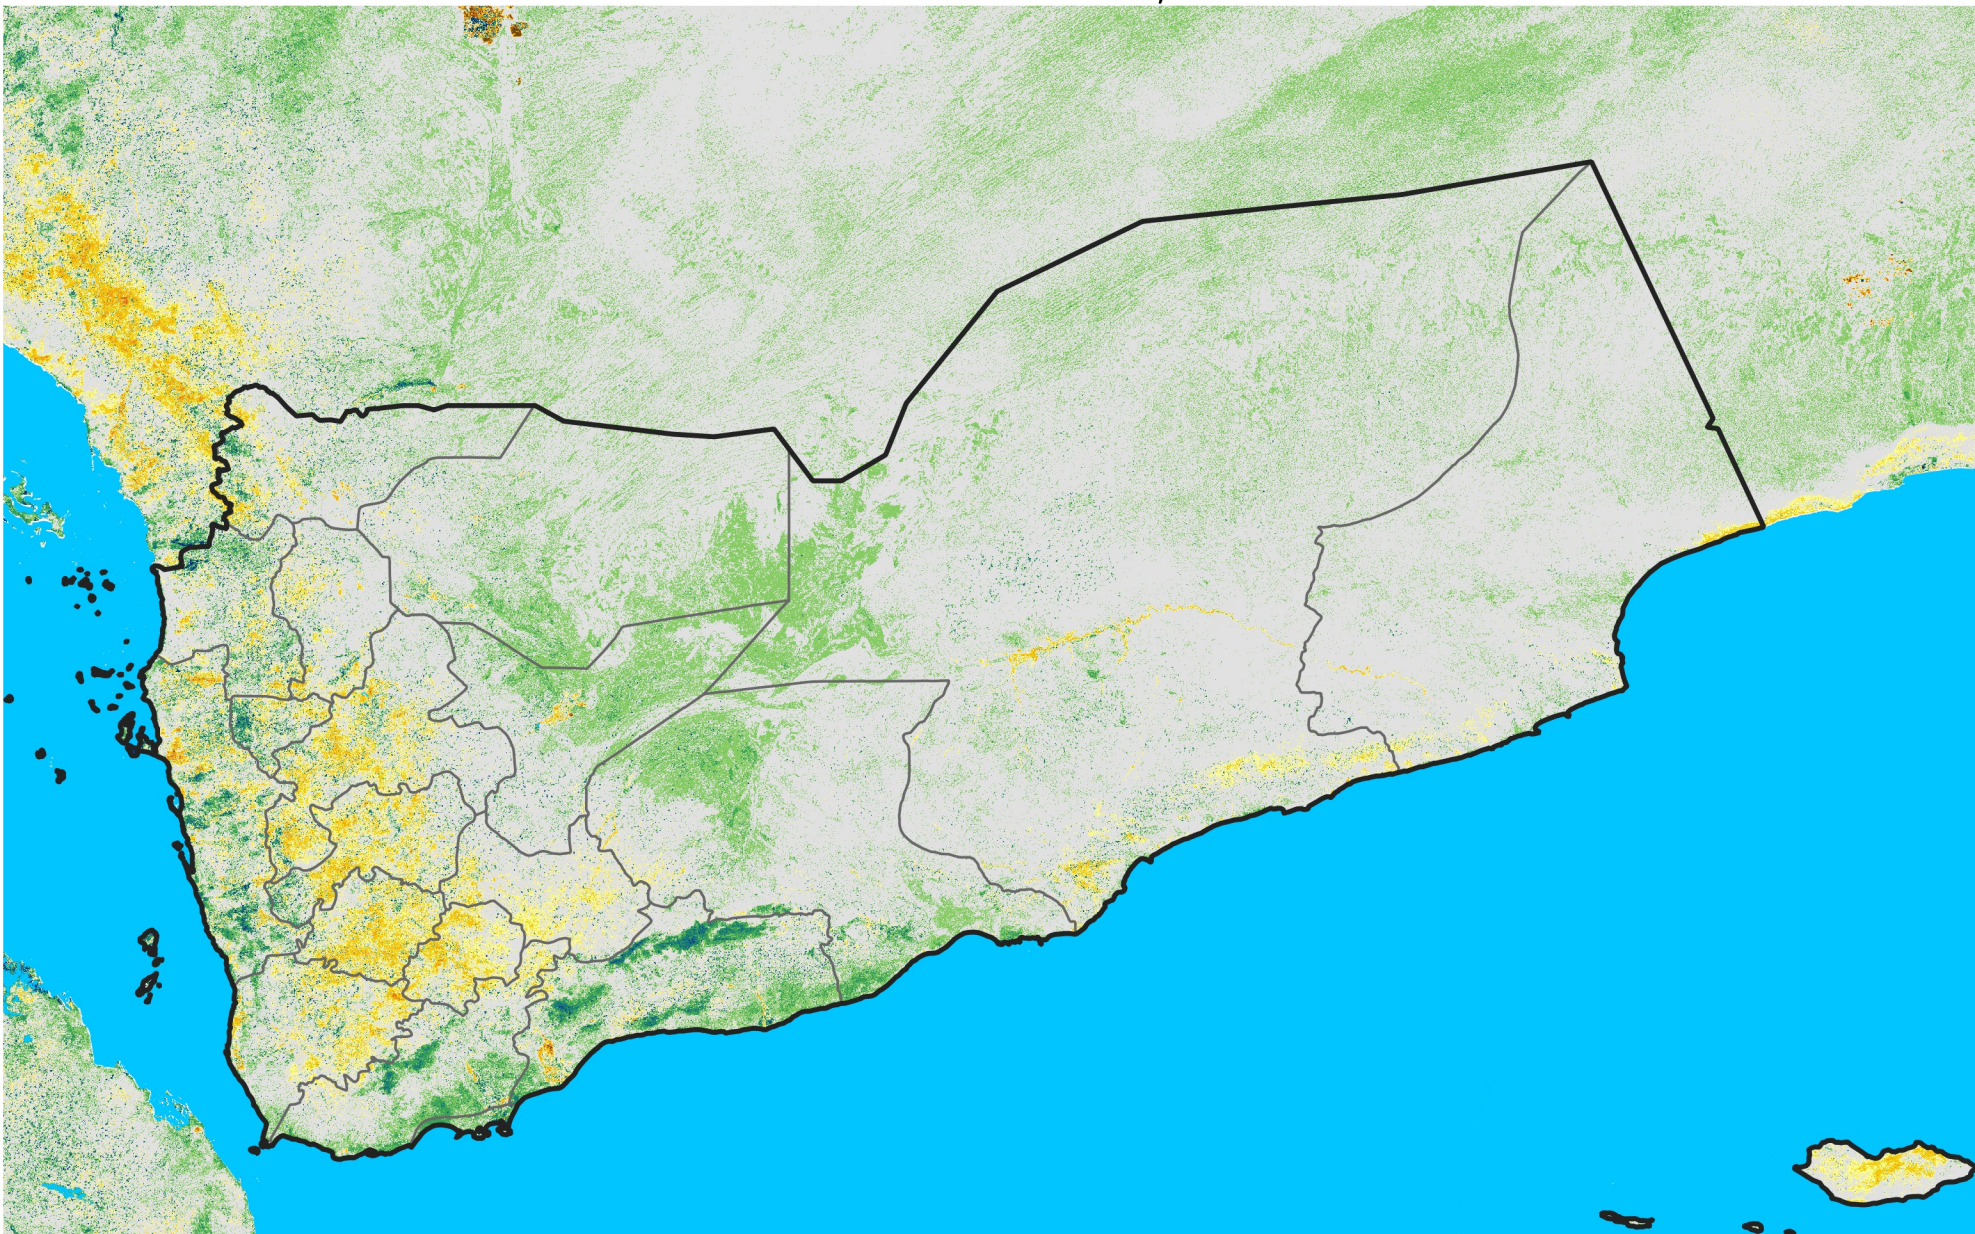

Yemen

Percent of Mean NDVI

2004 / mean (2003 - 2022)

Period 08 / March 11 - 20, 2004

Percent of Normal