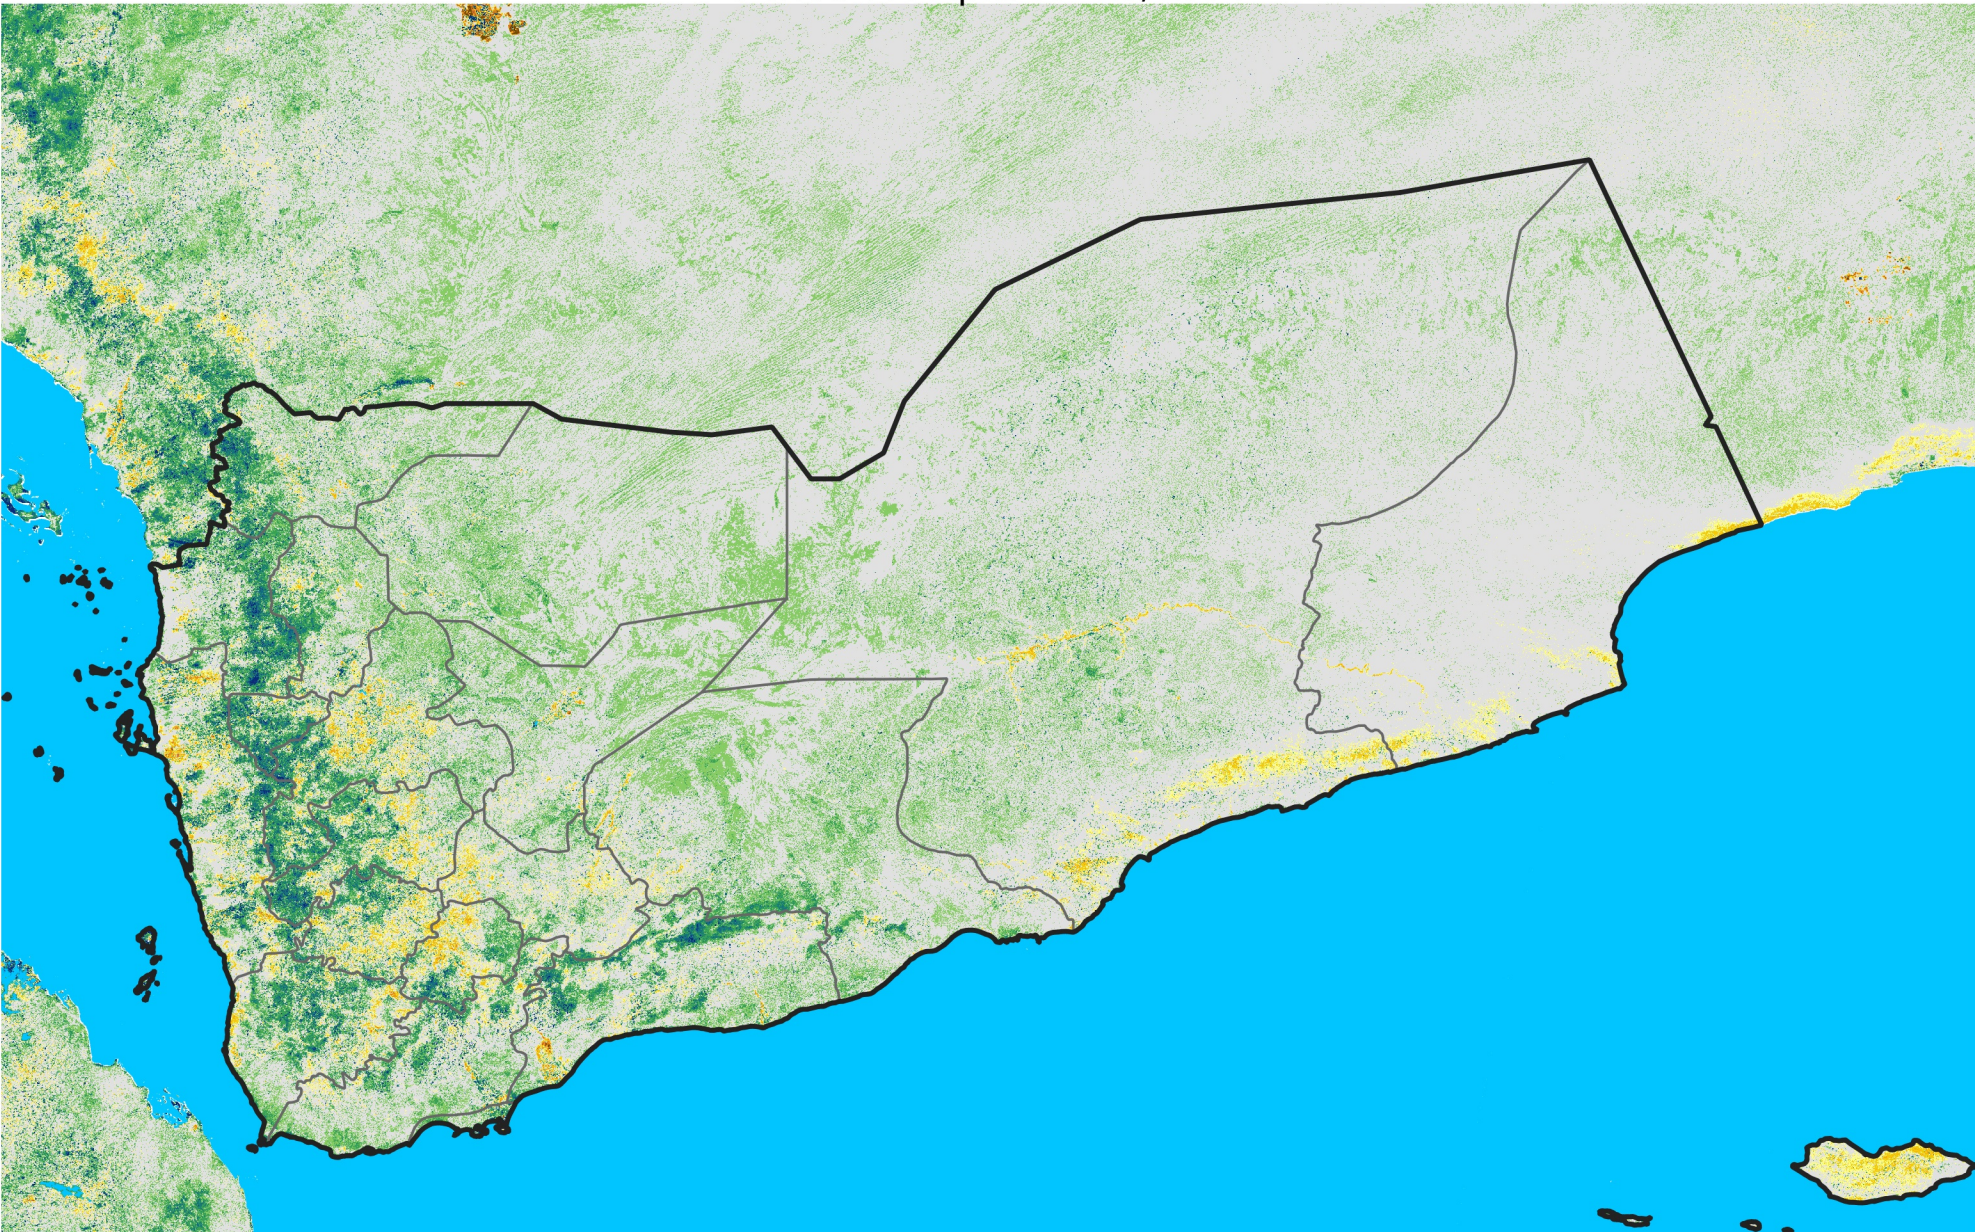

Yemen

Percent of Mean NDVI

2004 / mean (2003 - 2022)

Period 11 / April 11 - 20, 2004

Percent of Normal