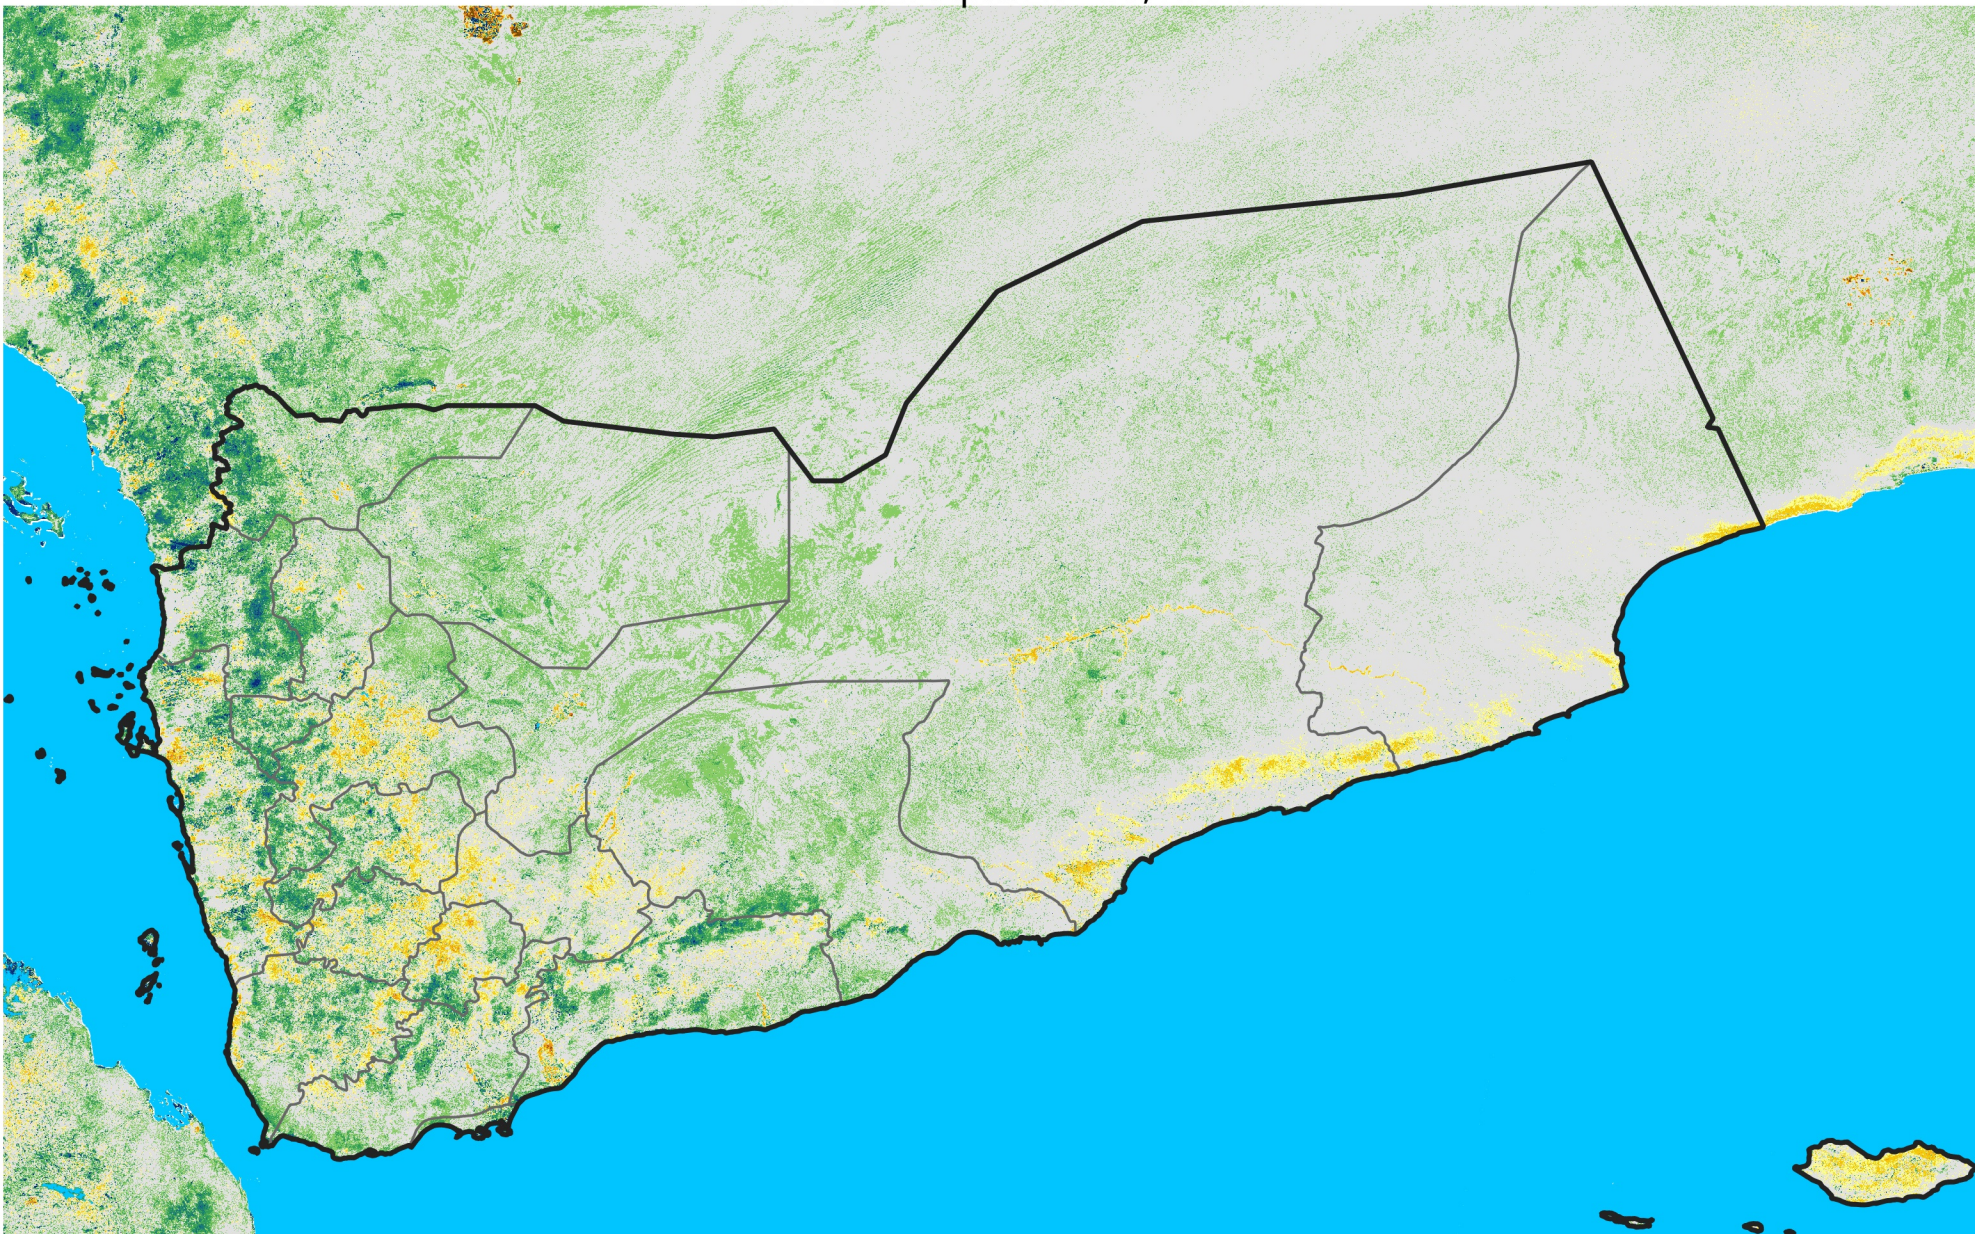

Yemen

Percent of Mean NDVI

2004 / mean (2003 - 2022)

Period 12 / April 21 - 30, 2004

Percent of Normal