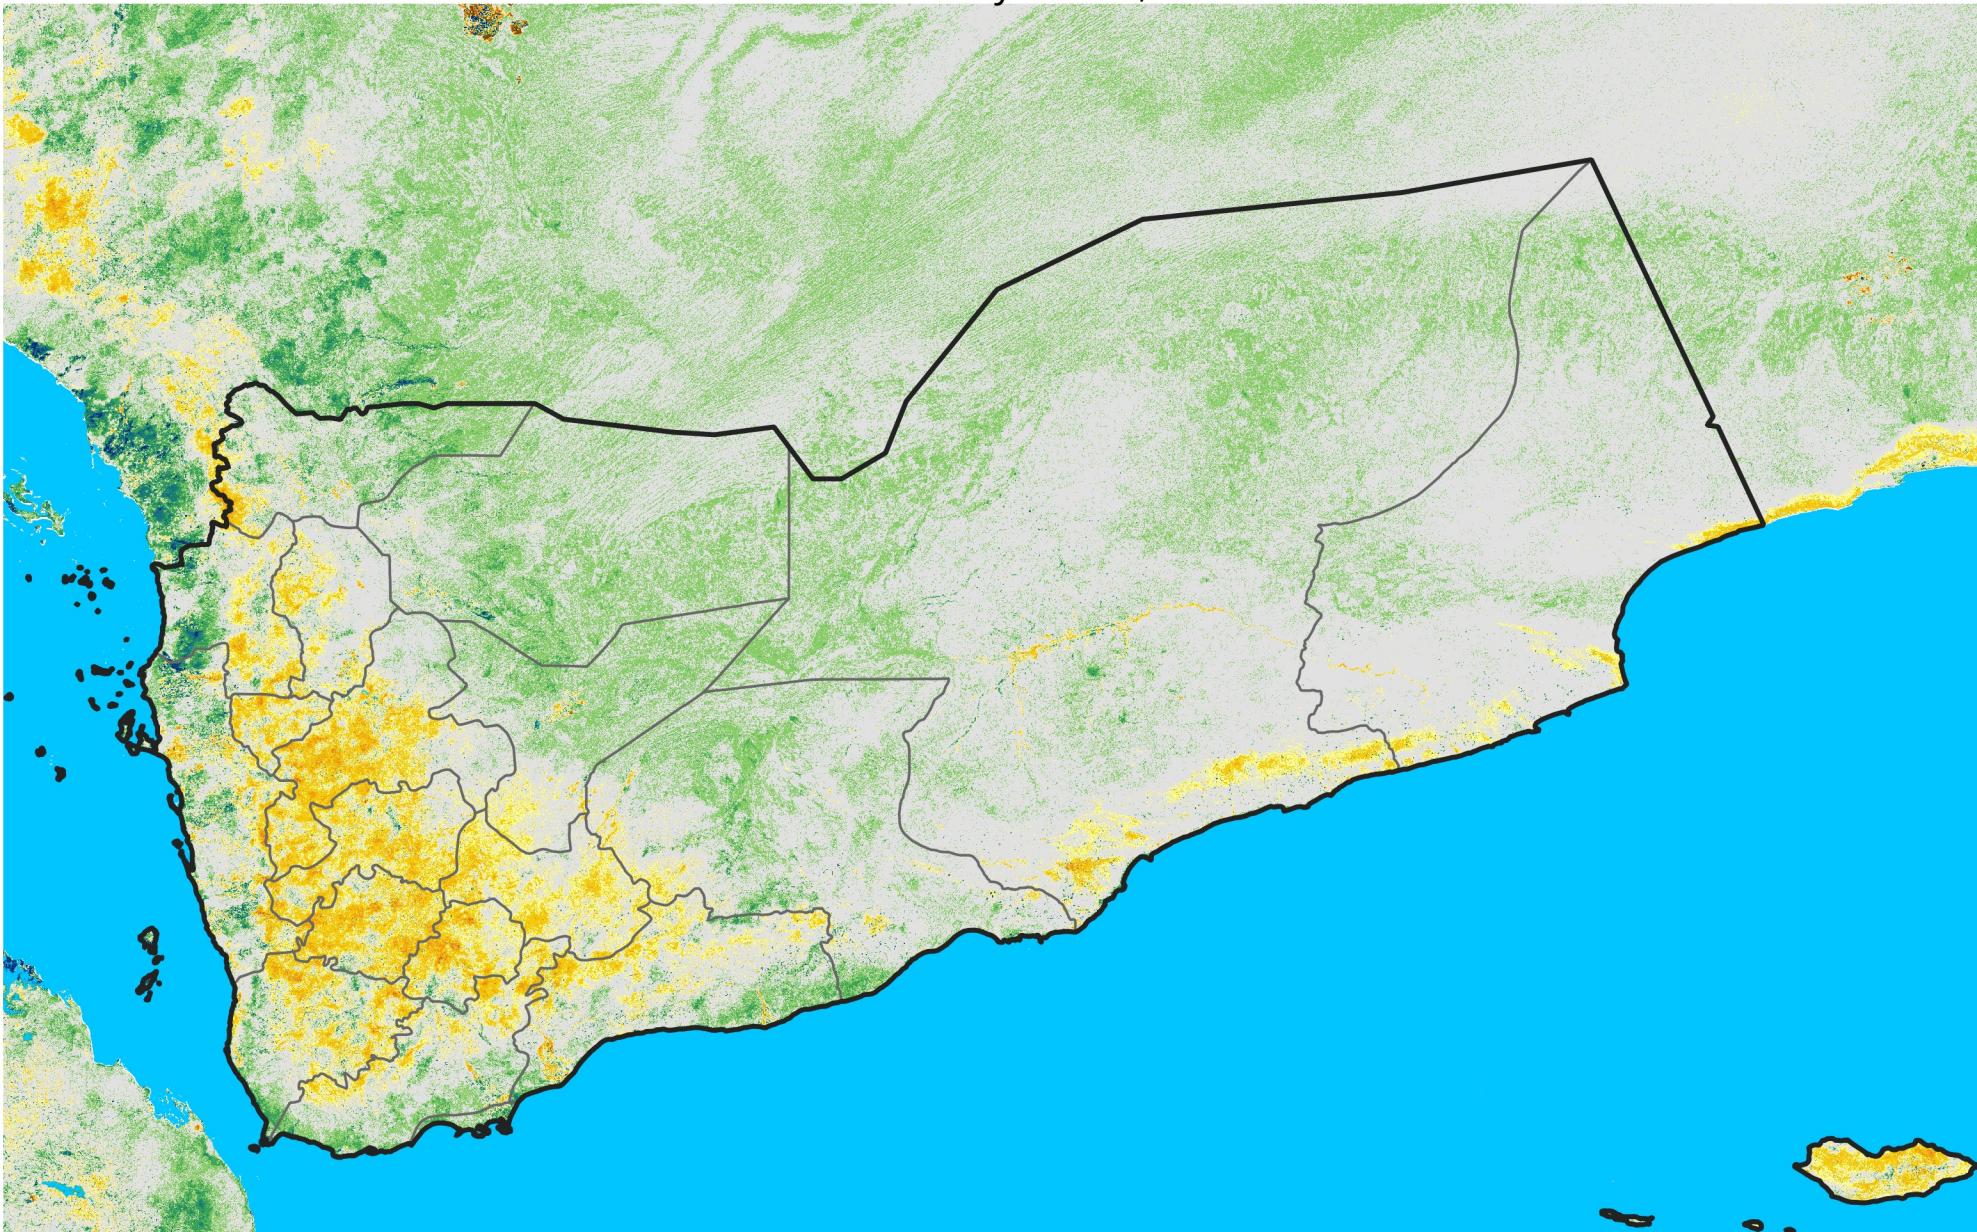

Yemen

Percent of Mean NDVI

2004 / mean (2003 - 2022)

Period 14 / May 11 - 20, 2004

Percent of Normal