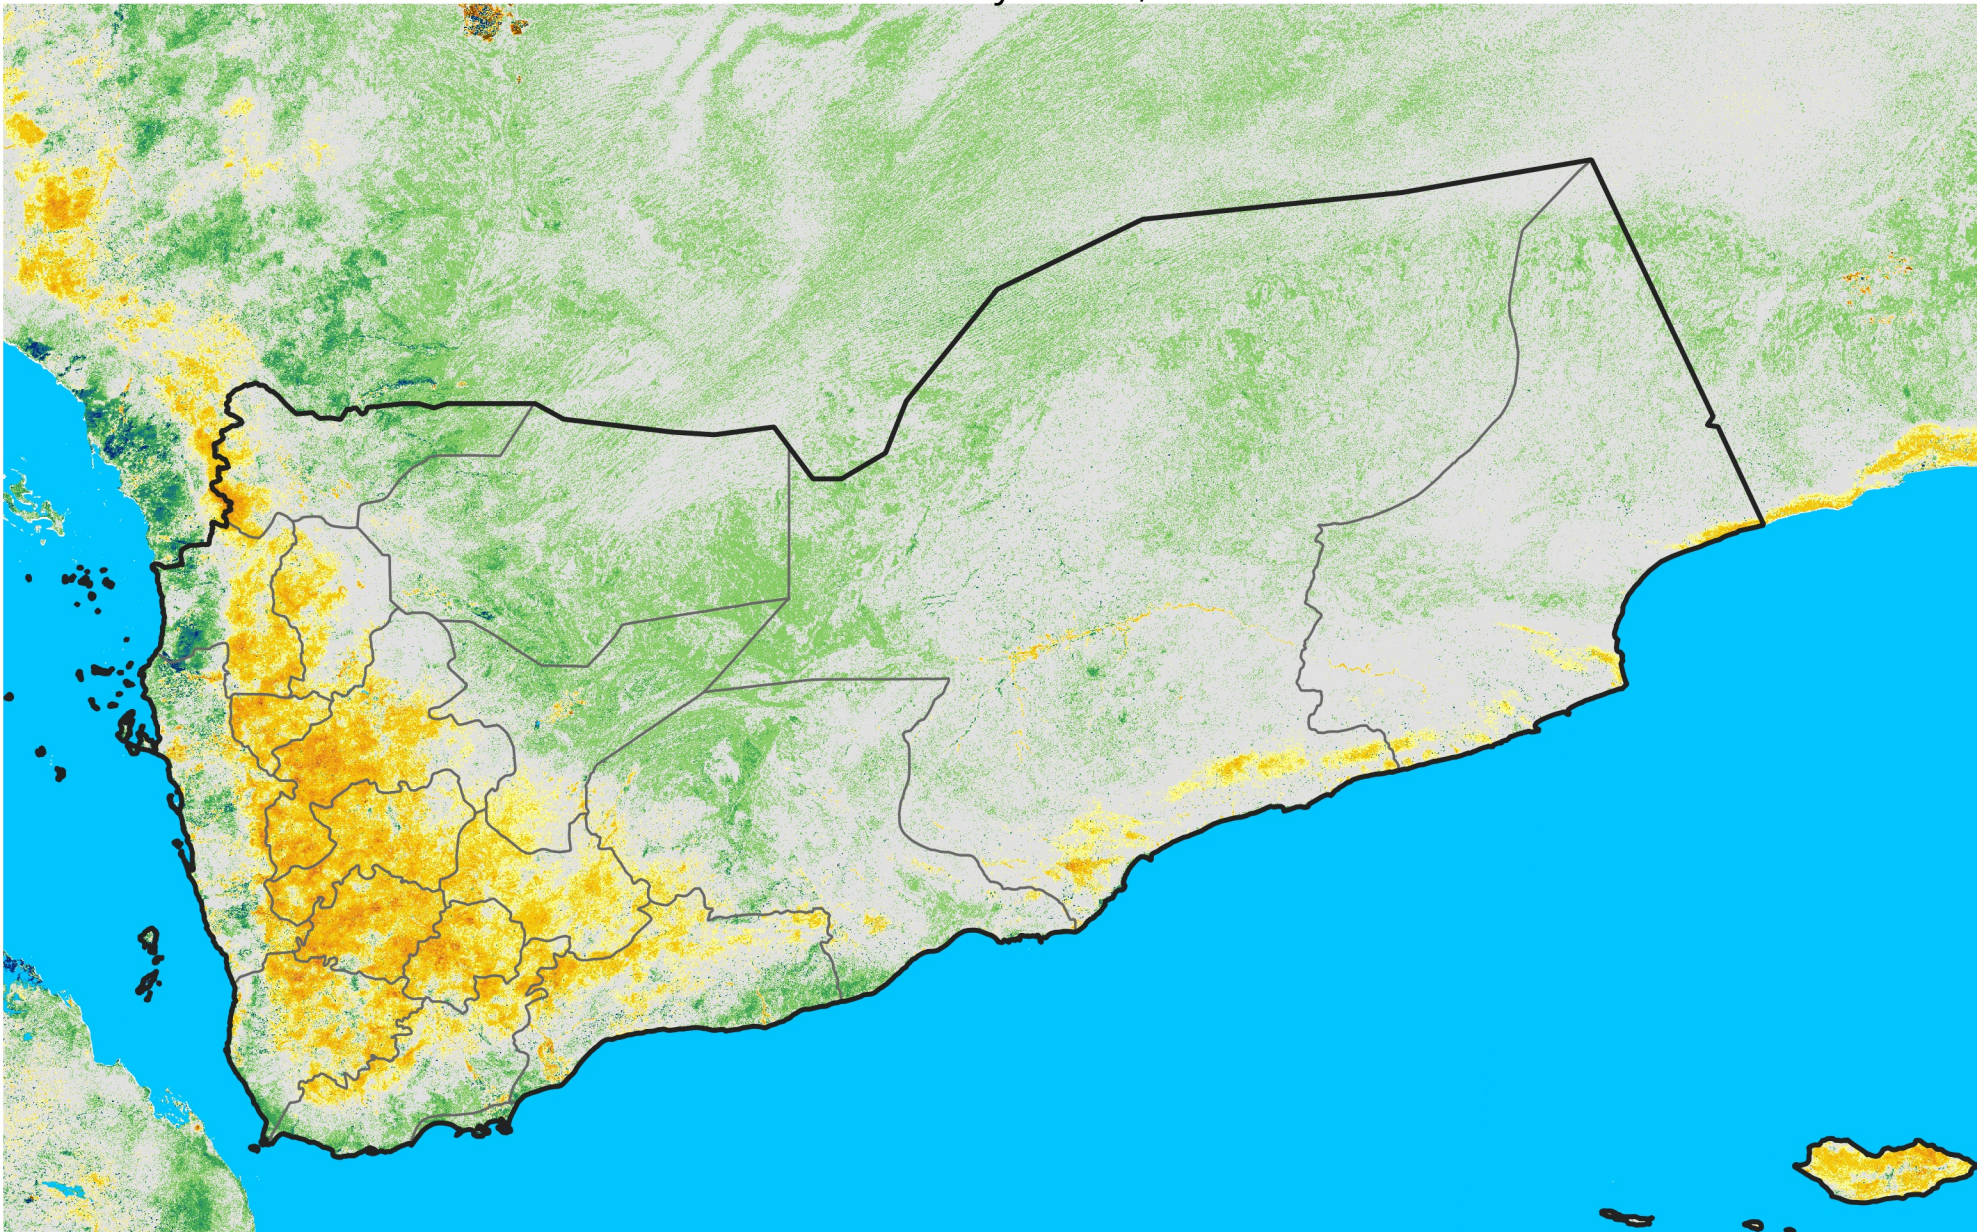

Yemen

Percent of Mean NDVI

2004 / mean (2003 - 2022)

Period 15 / May 21 - 31, 2004

Percent of Normal