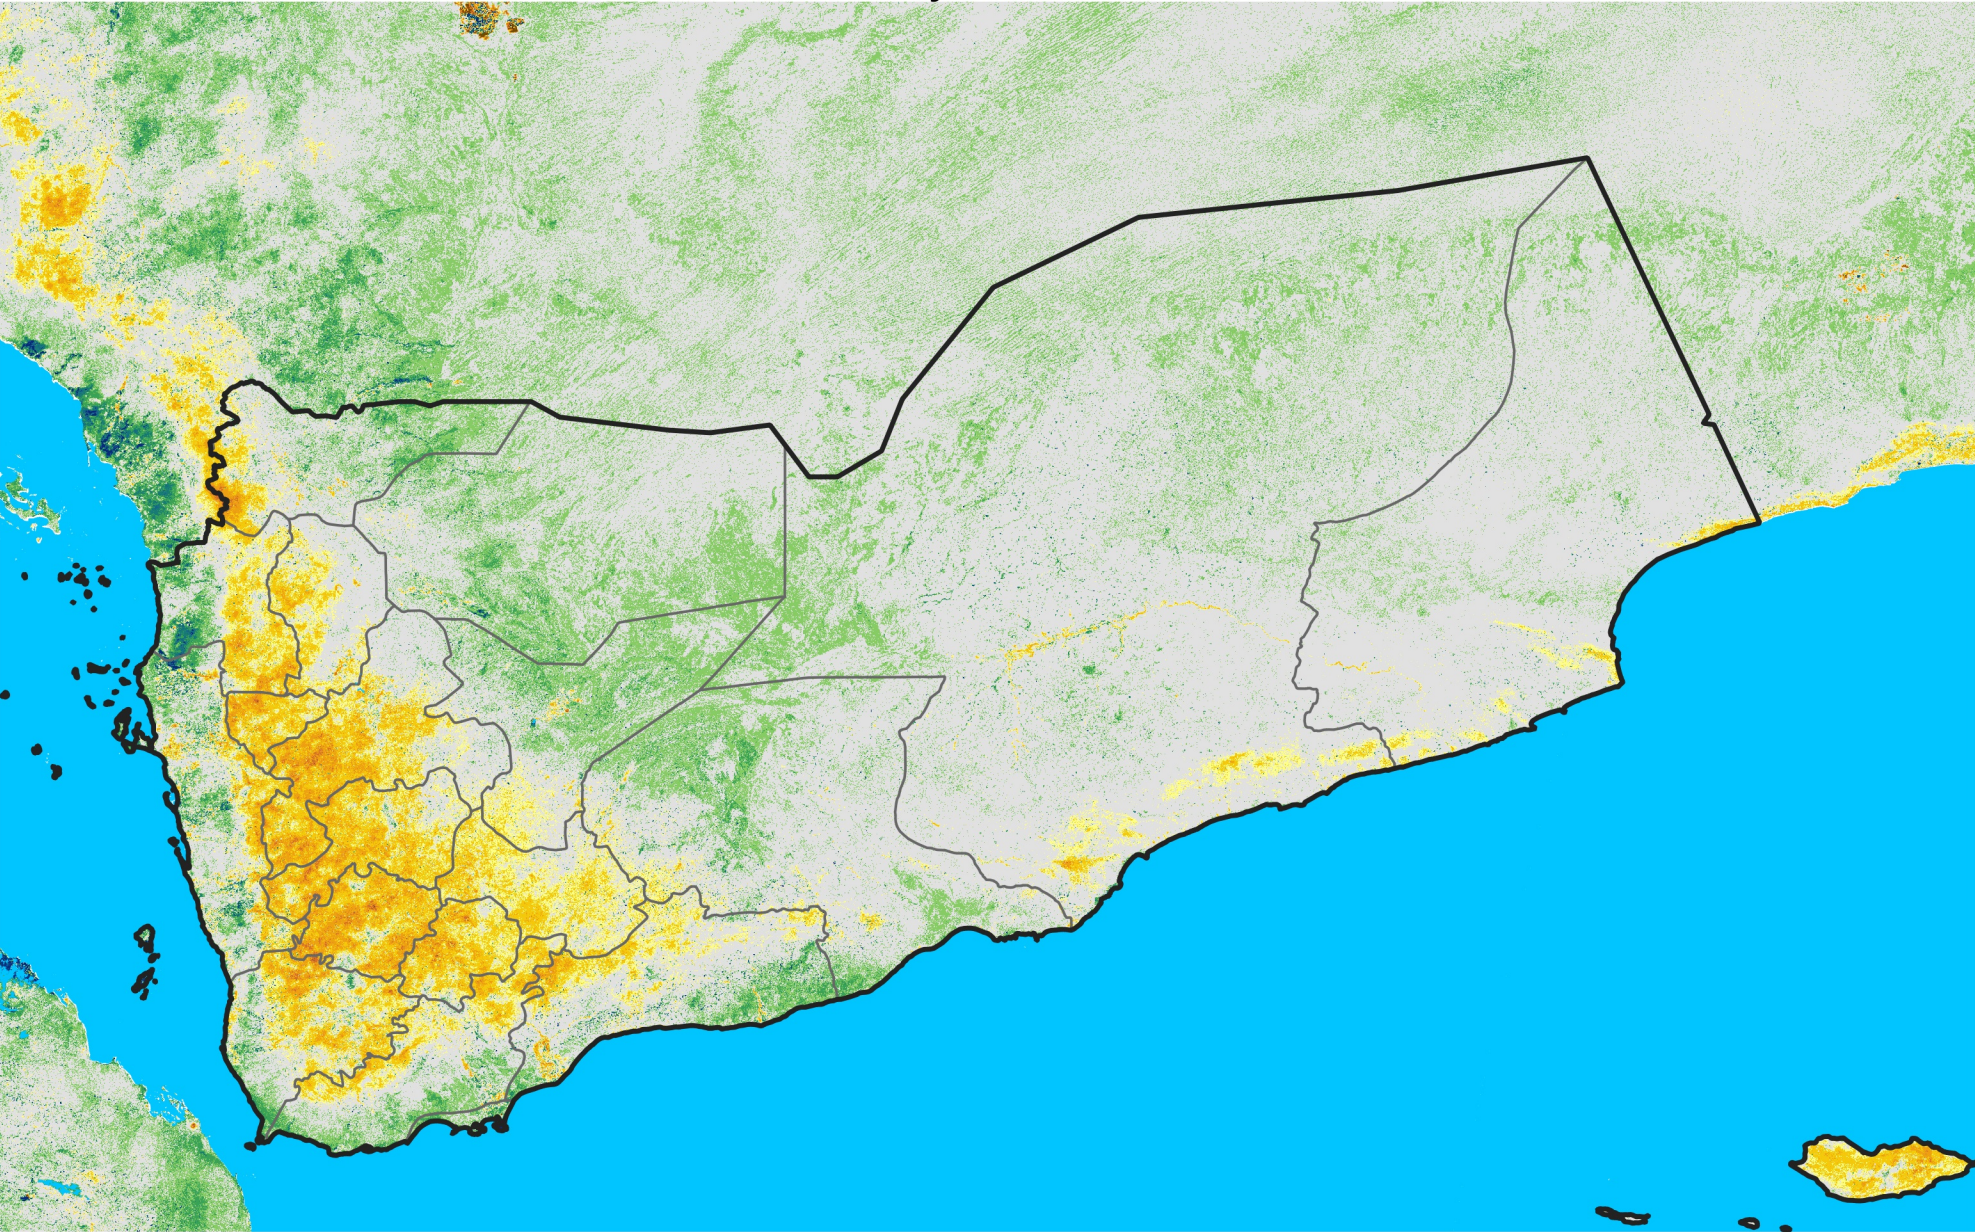

Yemen

Percent of Mean NDVI

2004 / mean (2003 - 2022)

Period 16 / June 01 - 10, 2004

Percent of Normal