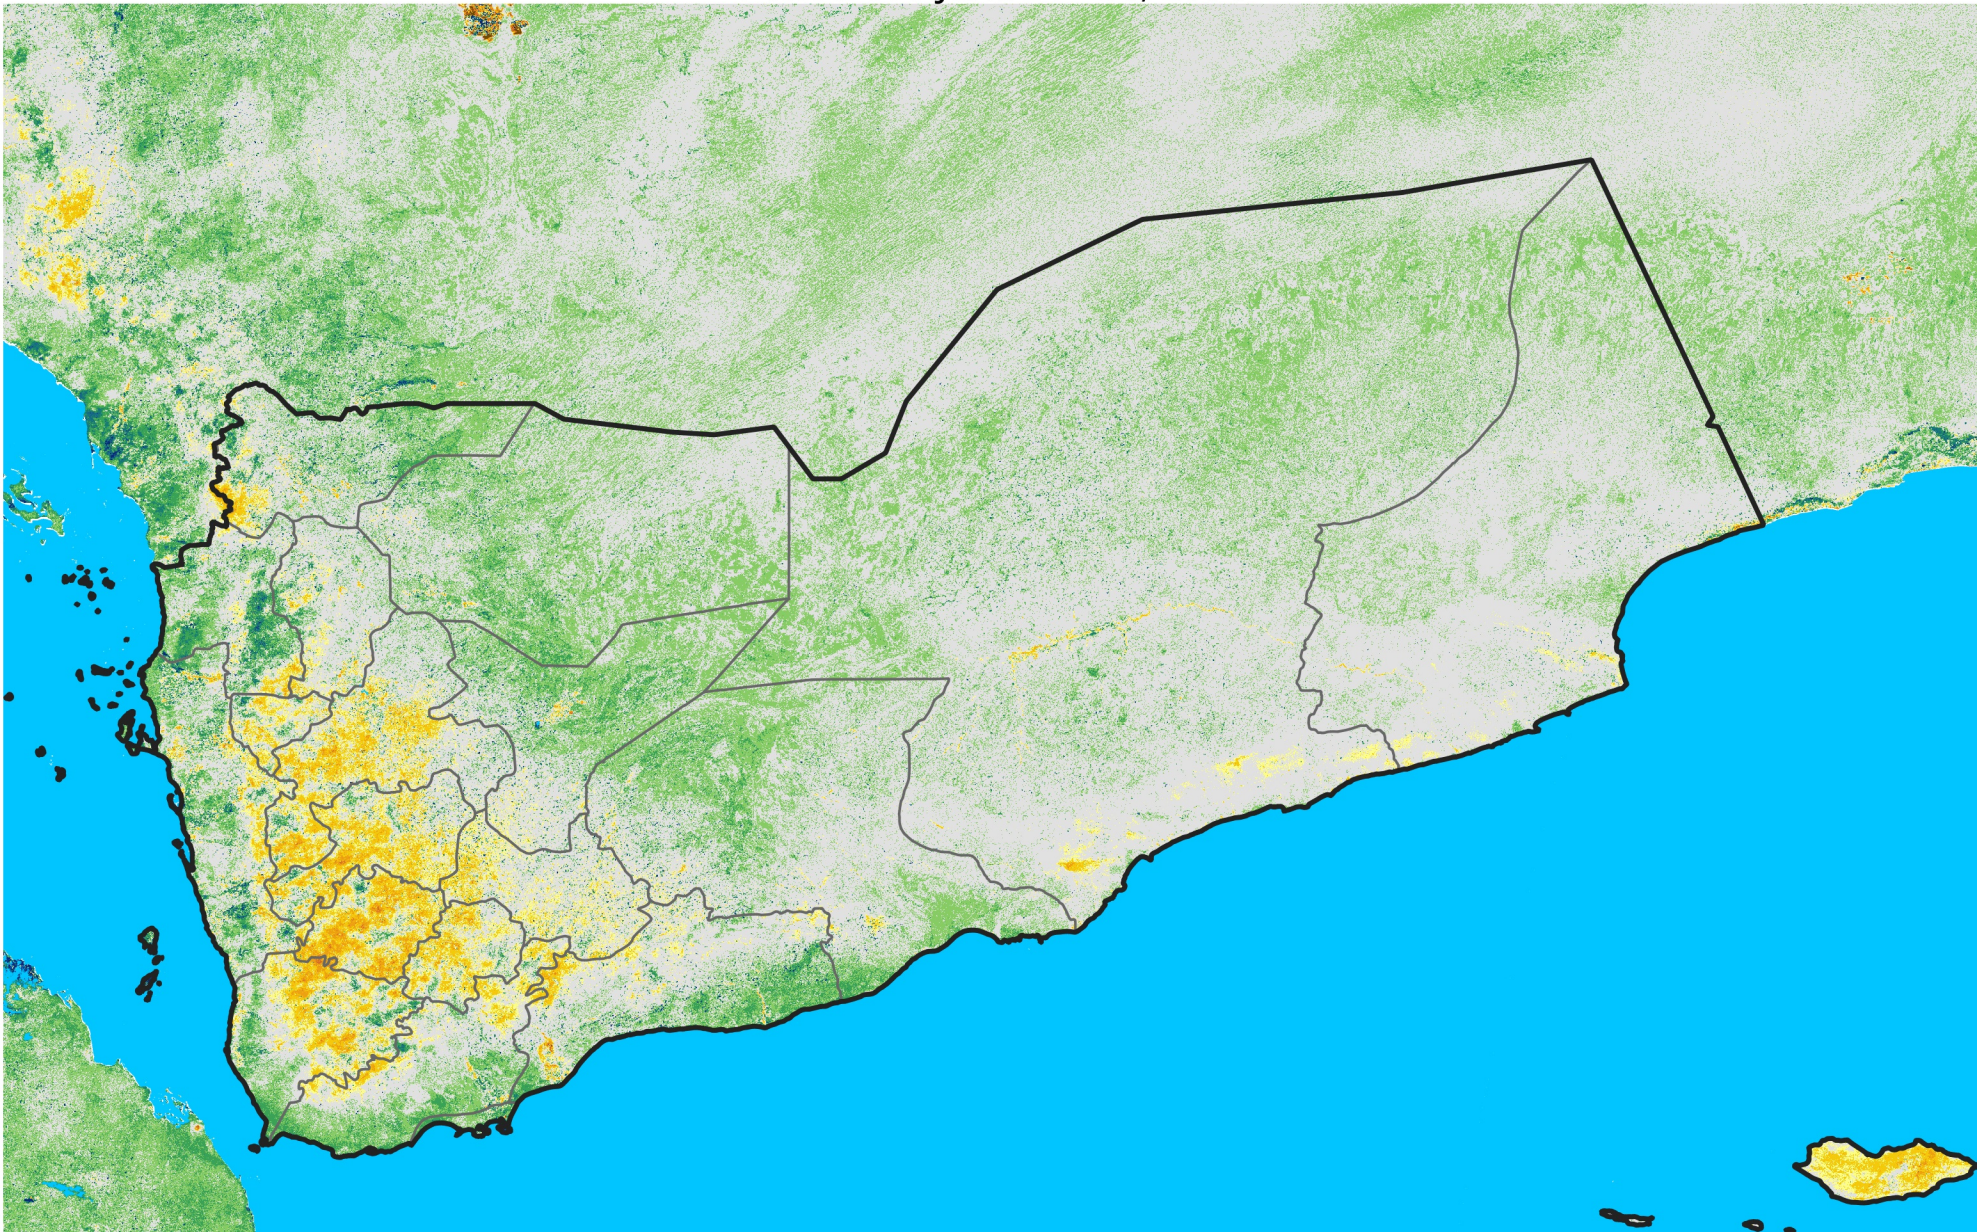

Yemen

Percent of Mean NDVI

2004 / mean (2003 - 2022)

Period 18 / June 21 - 30, 2004

Percent of Normal