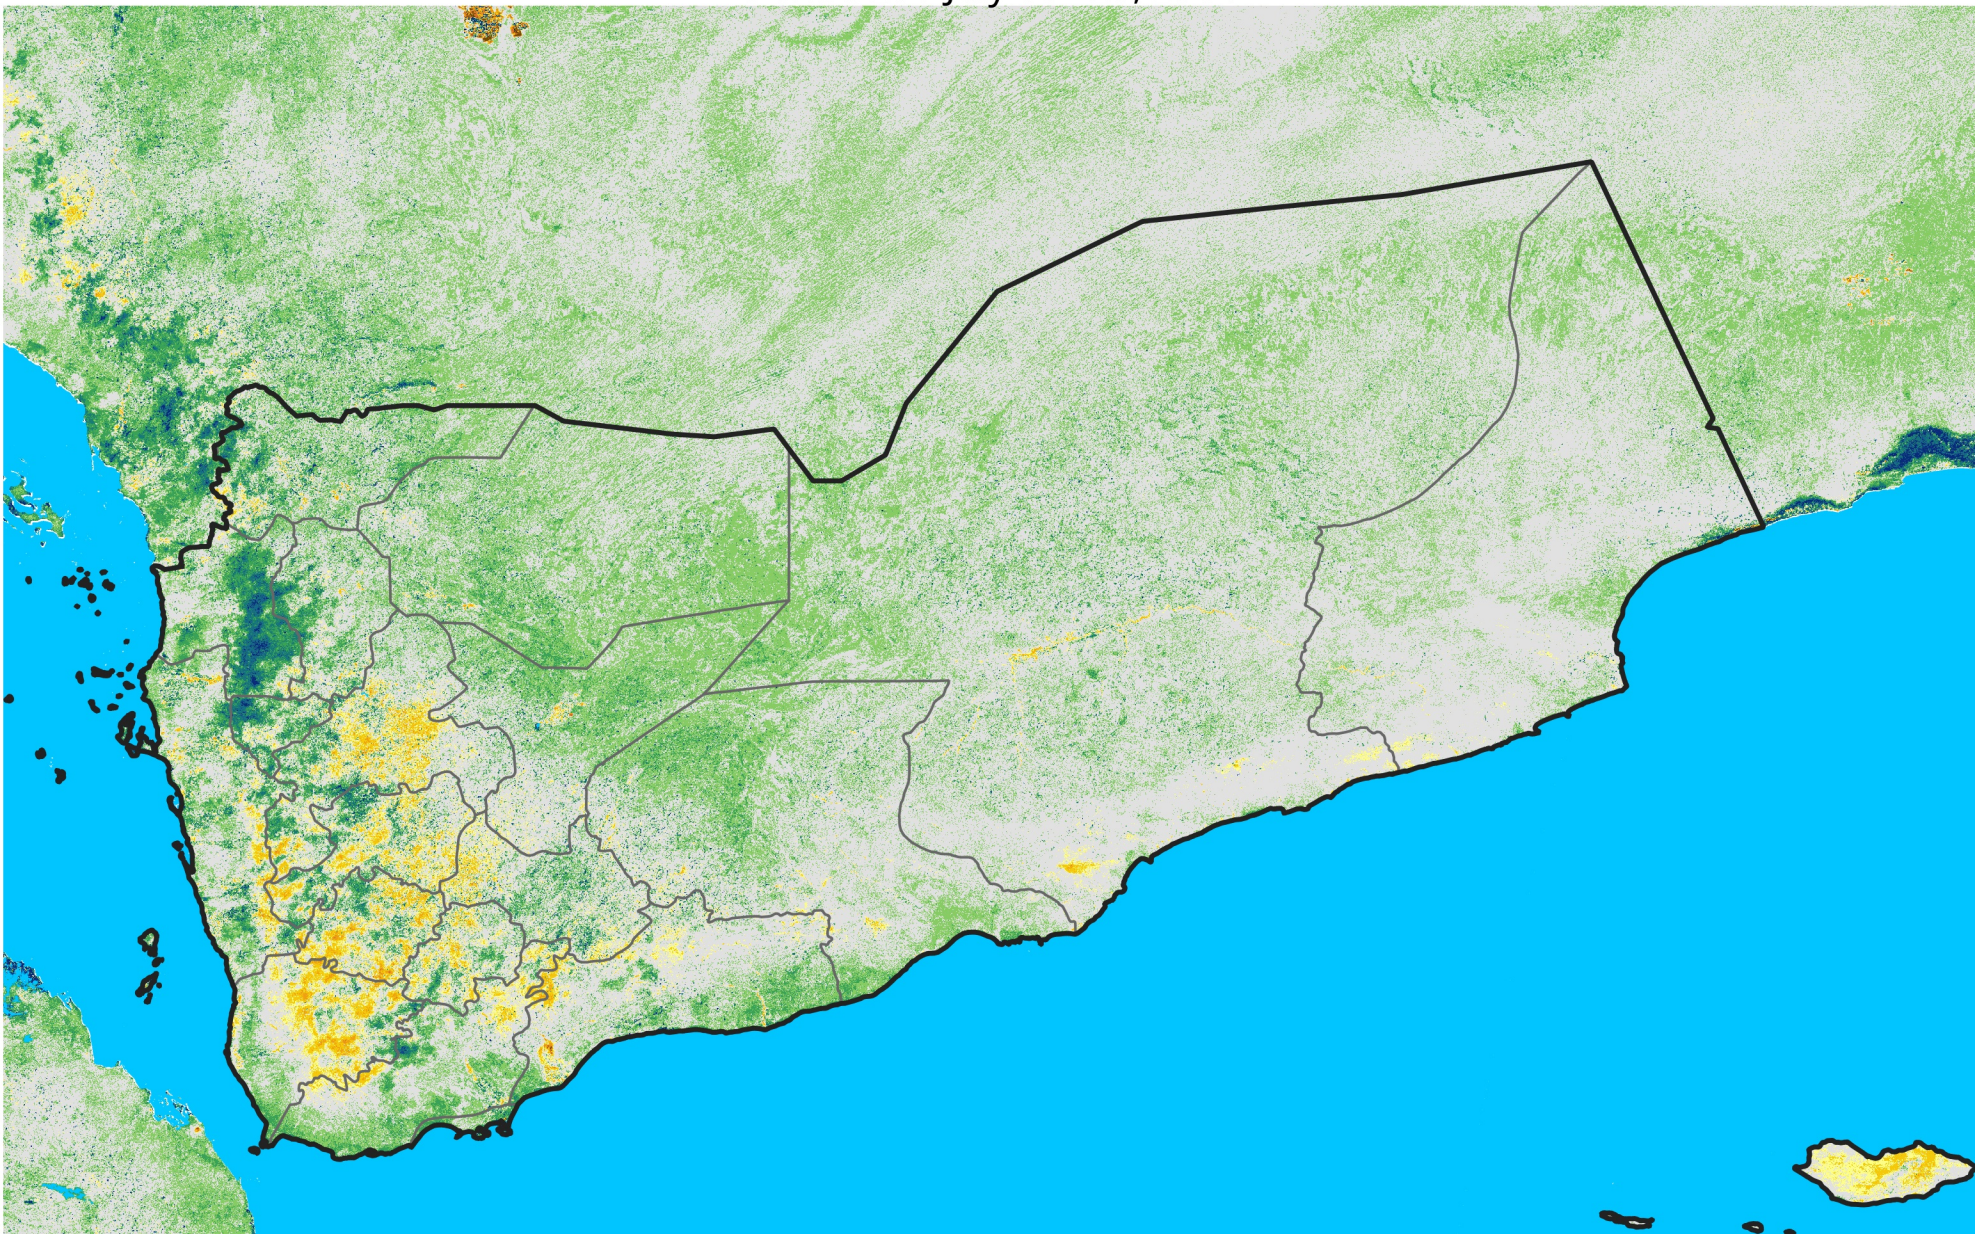

Yemen

Percent of Mean NDVI

2004 / mean (2003 - 2022)

Period 20 / July 11 - 20, 2004

Percent of Normal