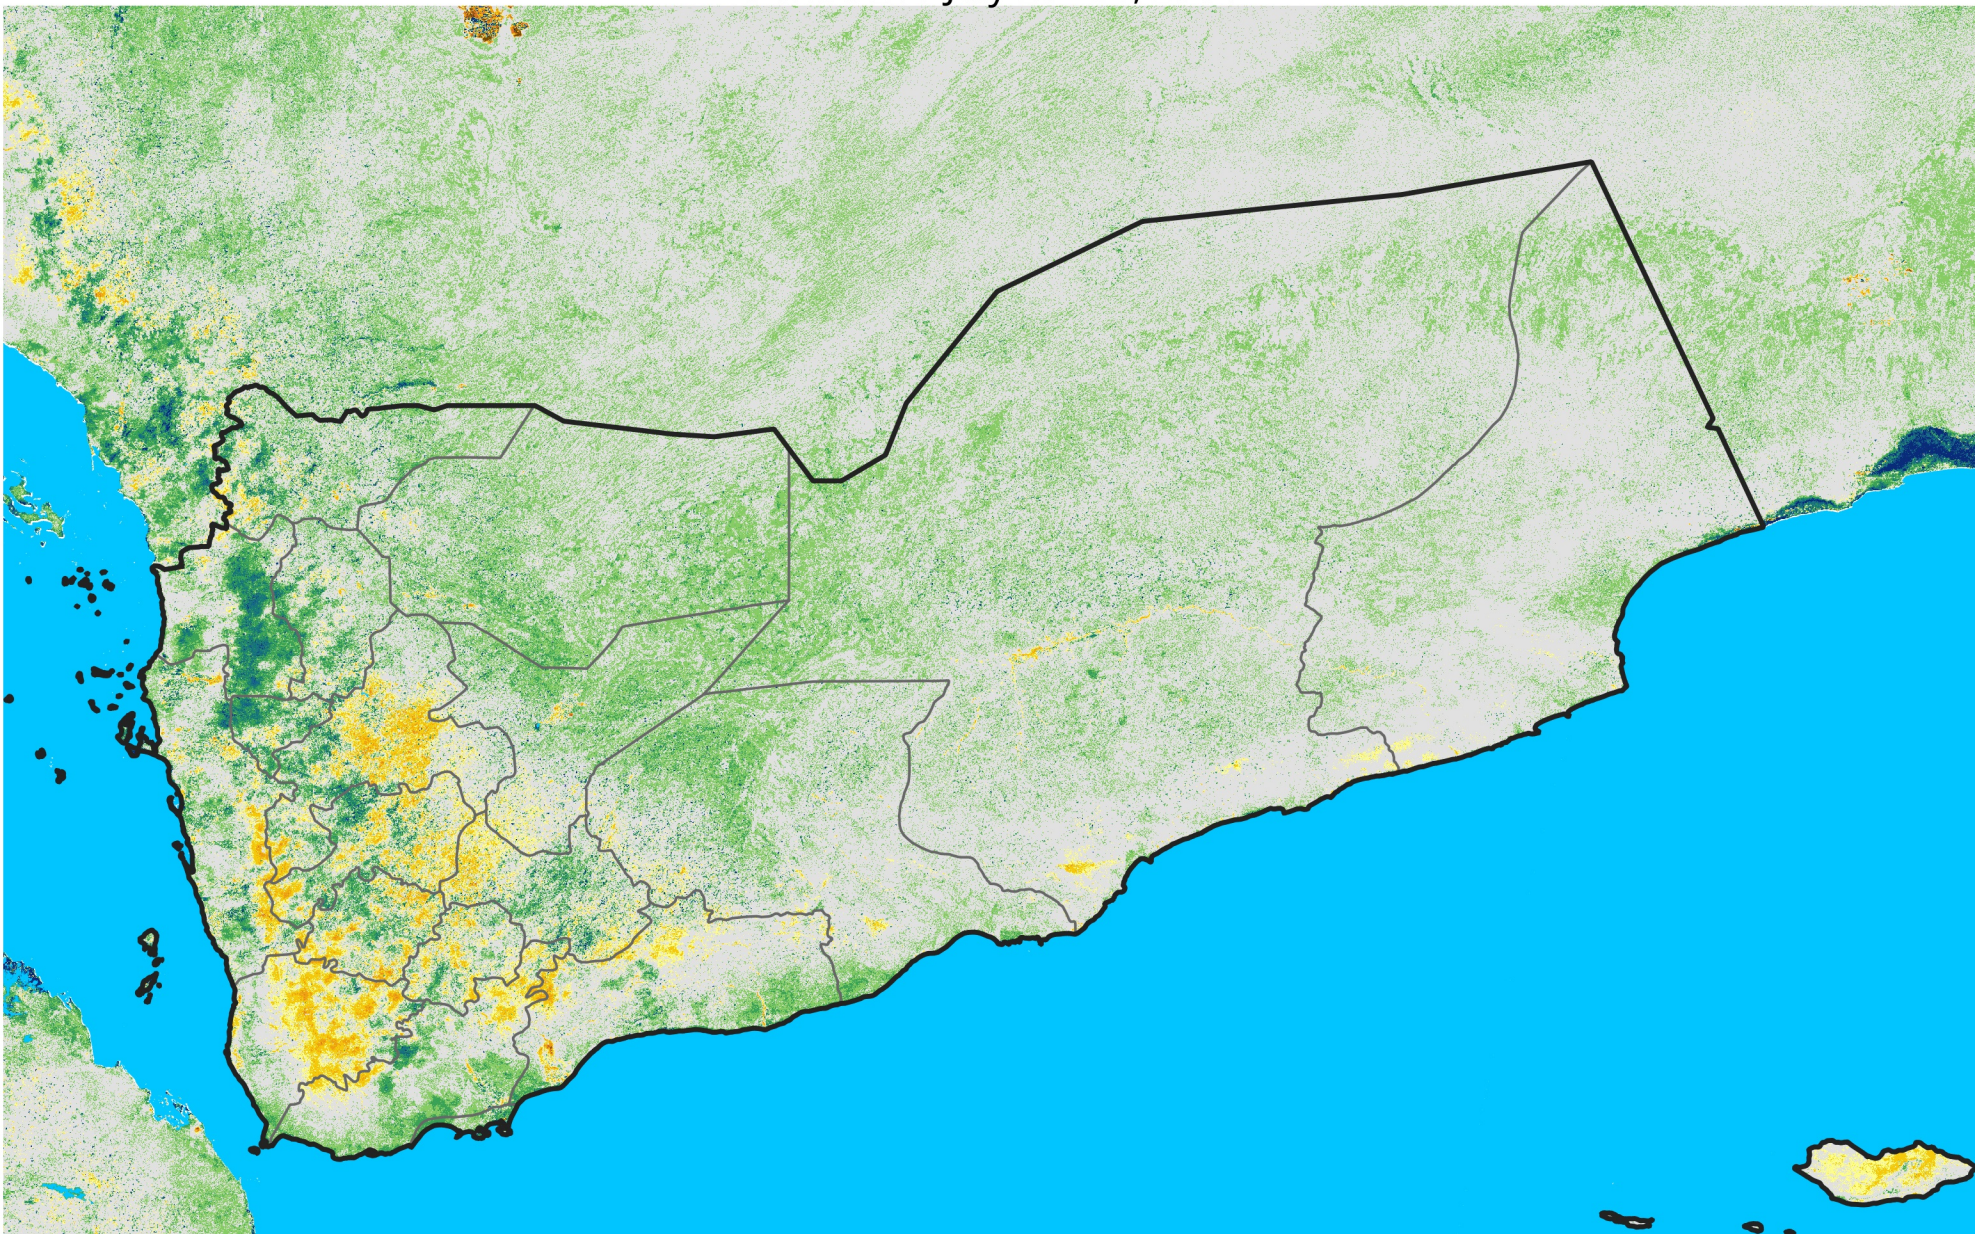

# Yemen

## Percent of Mean NDVI

2004 / mean (2003 - 2022)

Period 21 / July 21 - 31, 2004