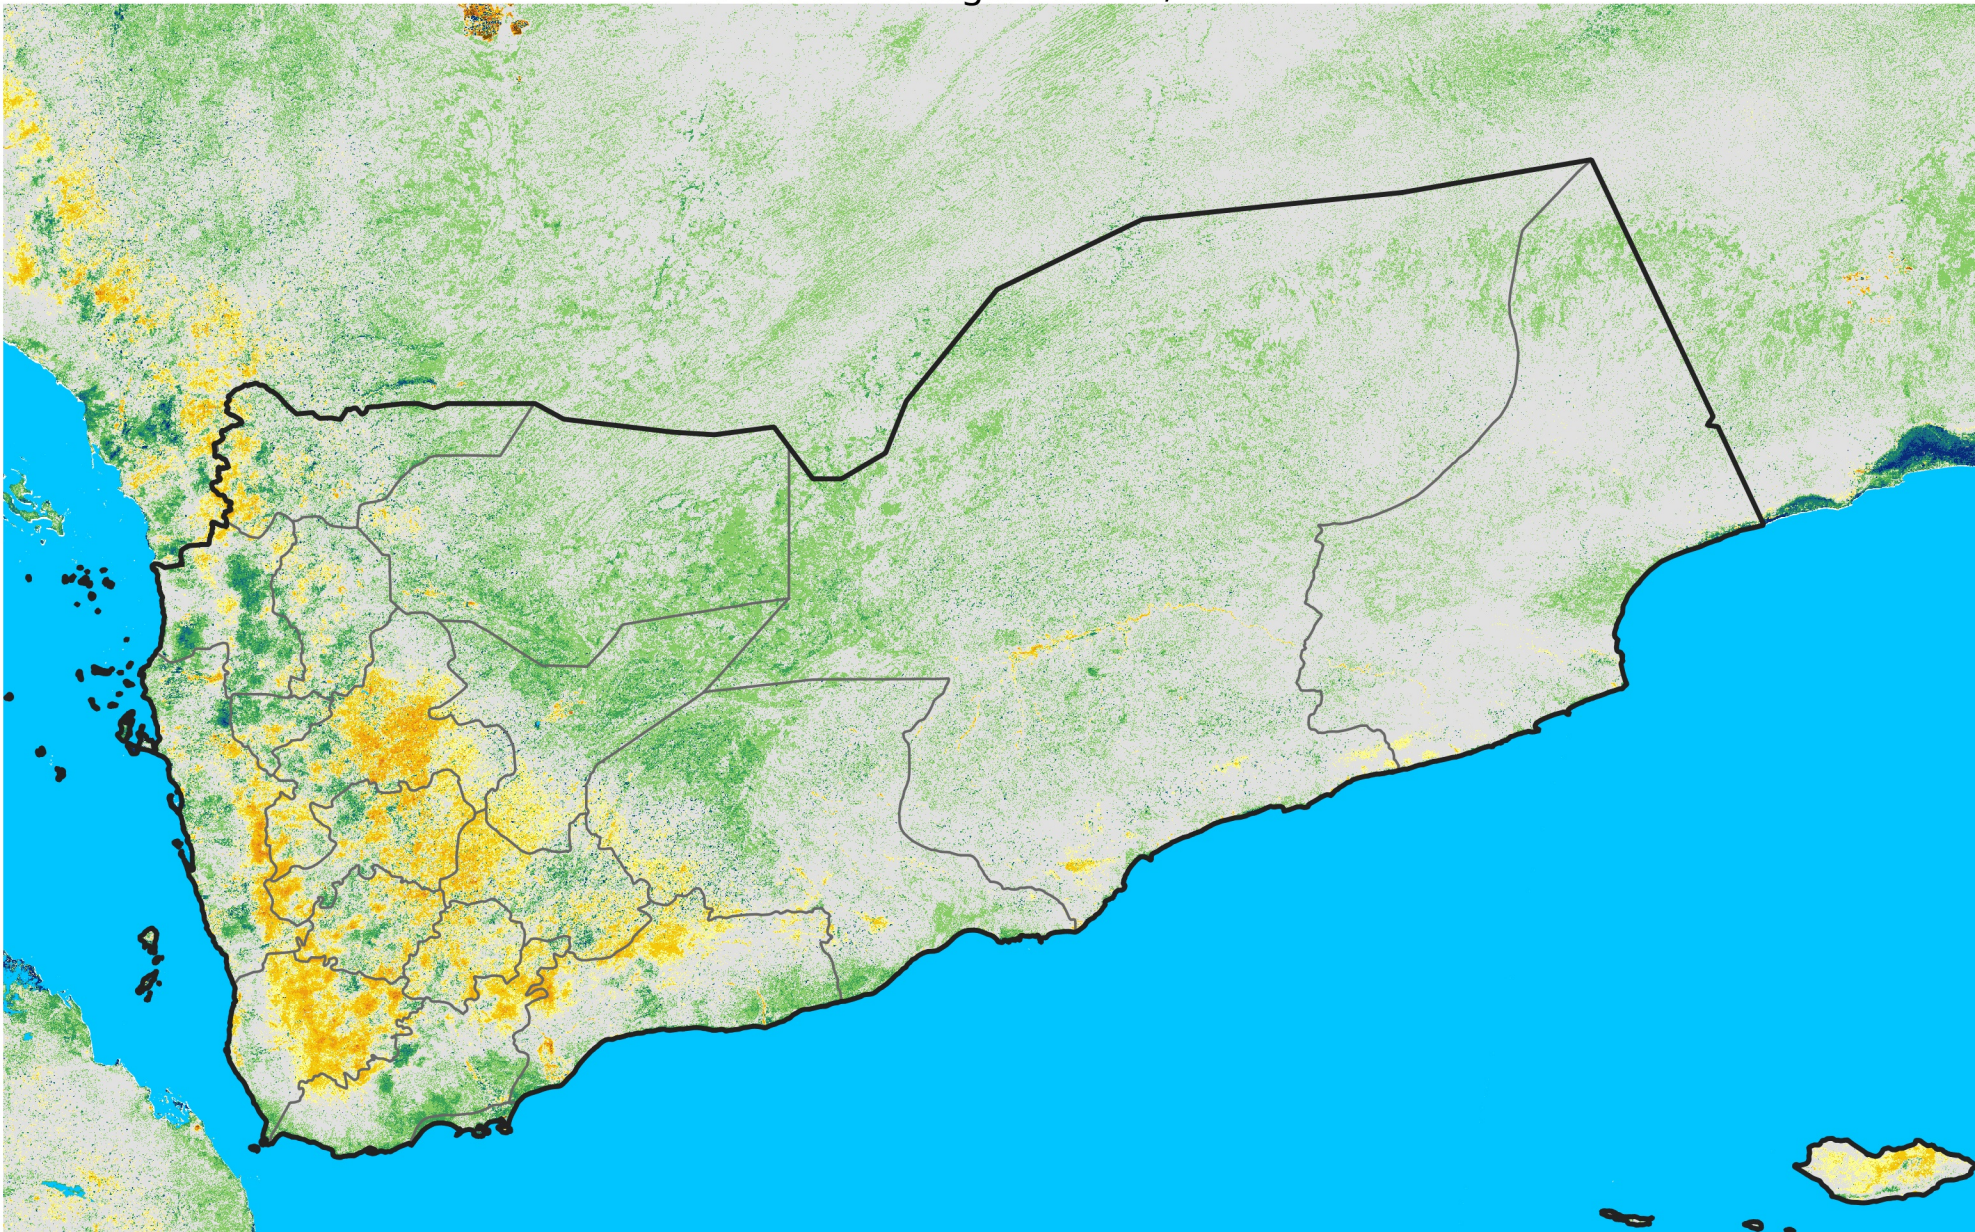

# Yemen

## Percent of Mean NDVI

2004 / mean (2003 - 2022)

Period 22 / August 01 - 10, 2004