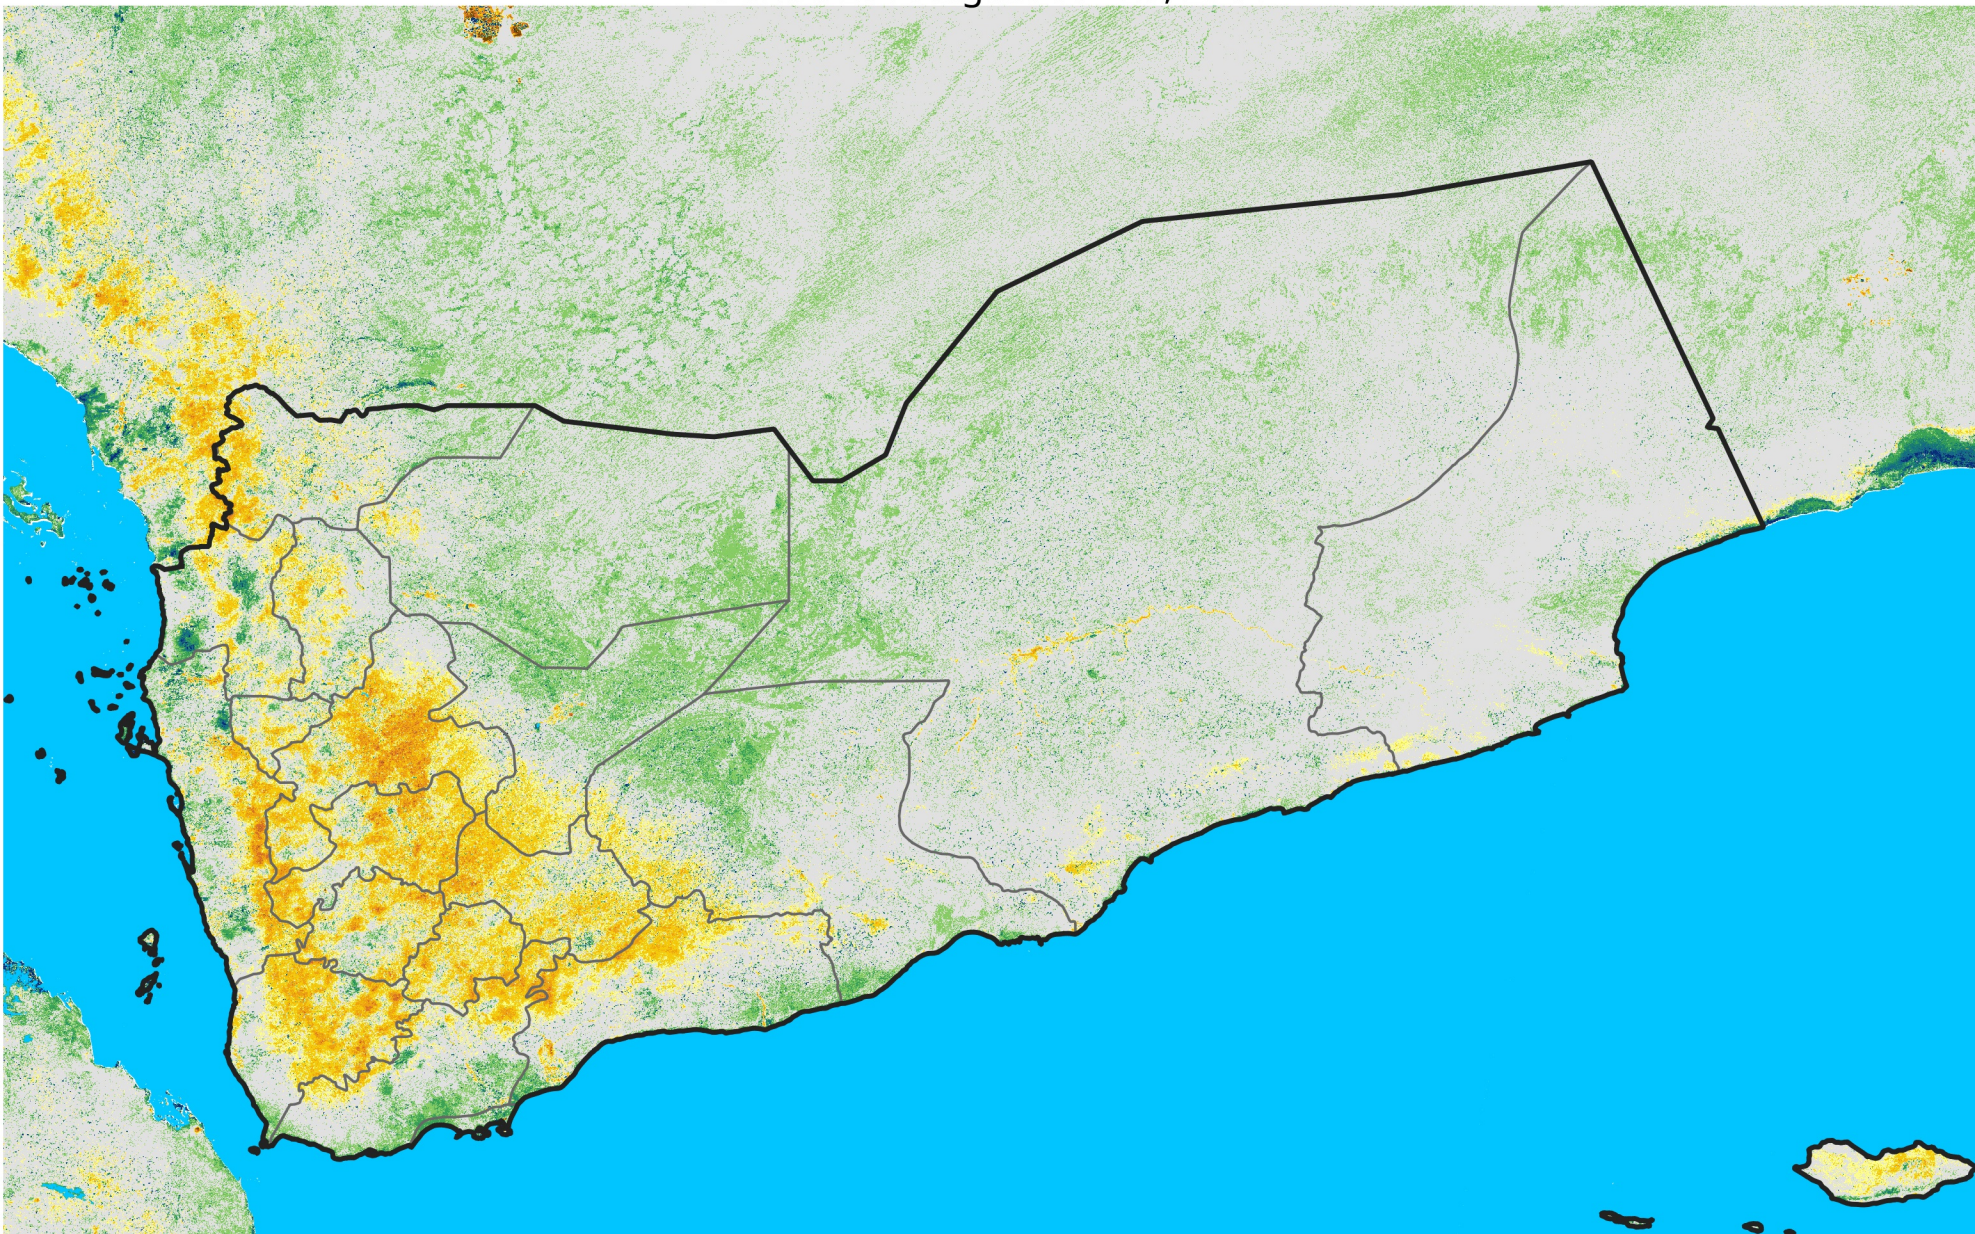

Yemen

Percent of Mean NDVI

2004 / mean (2003 - 2022)

Period 23 / August 11 - 20, 2004

Percent of Normal