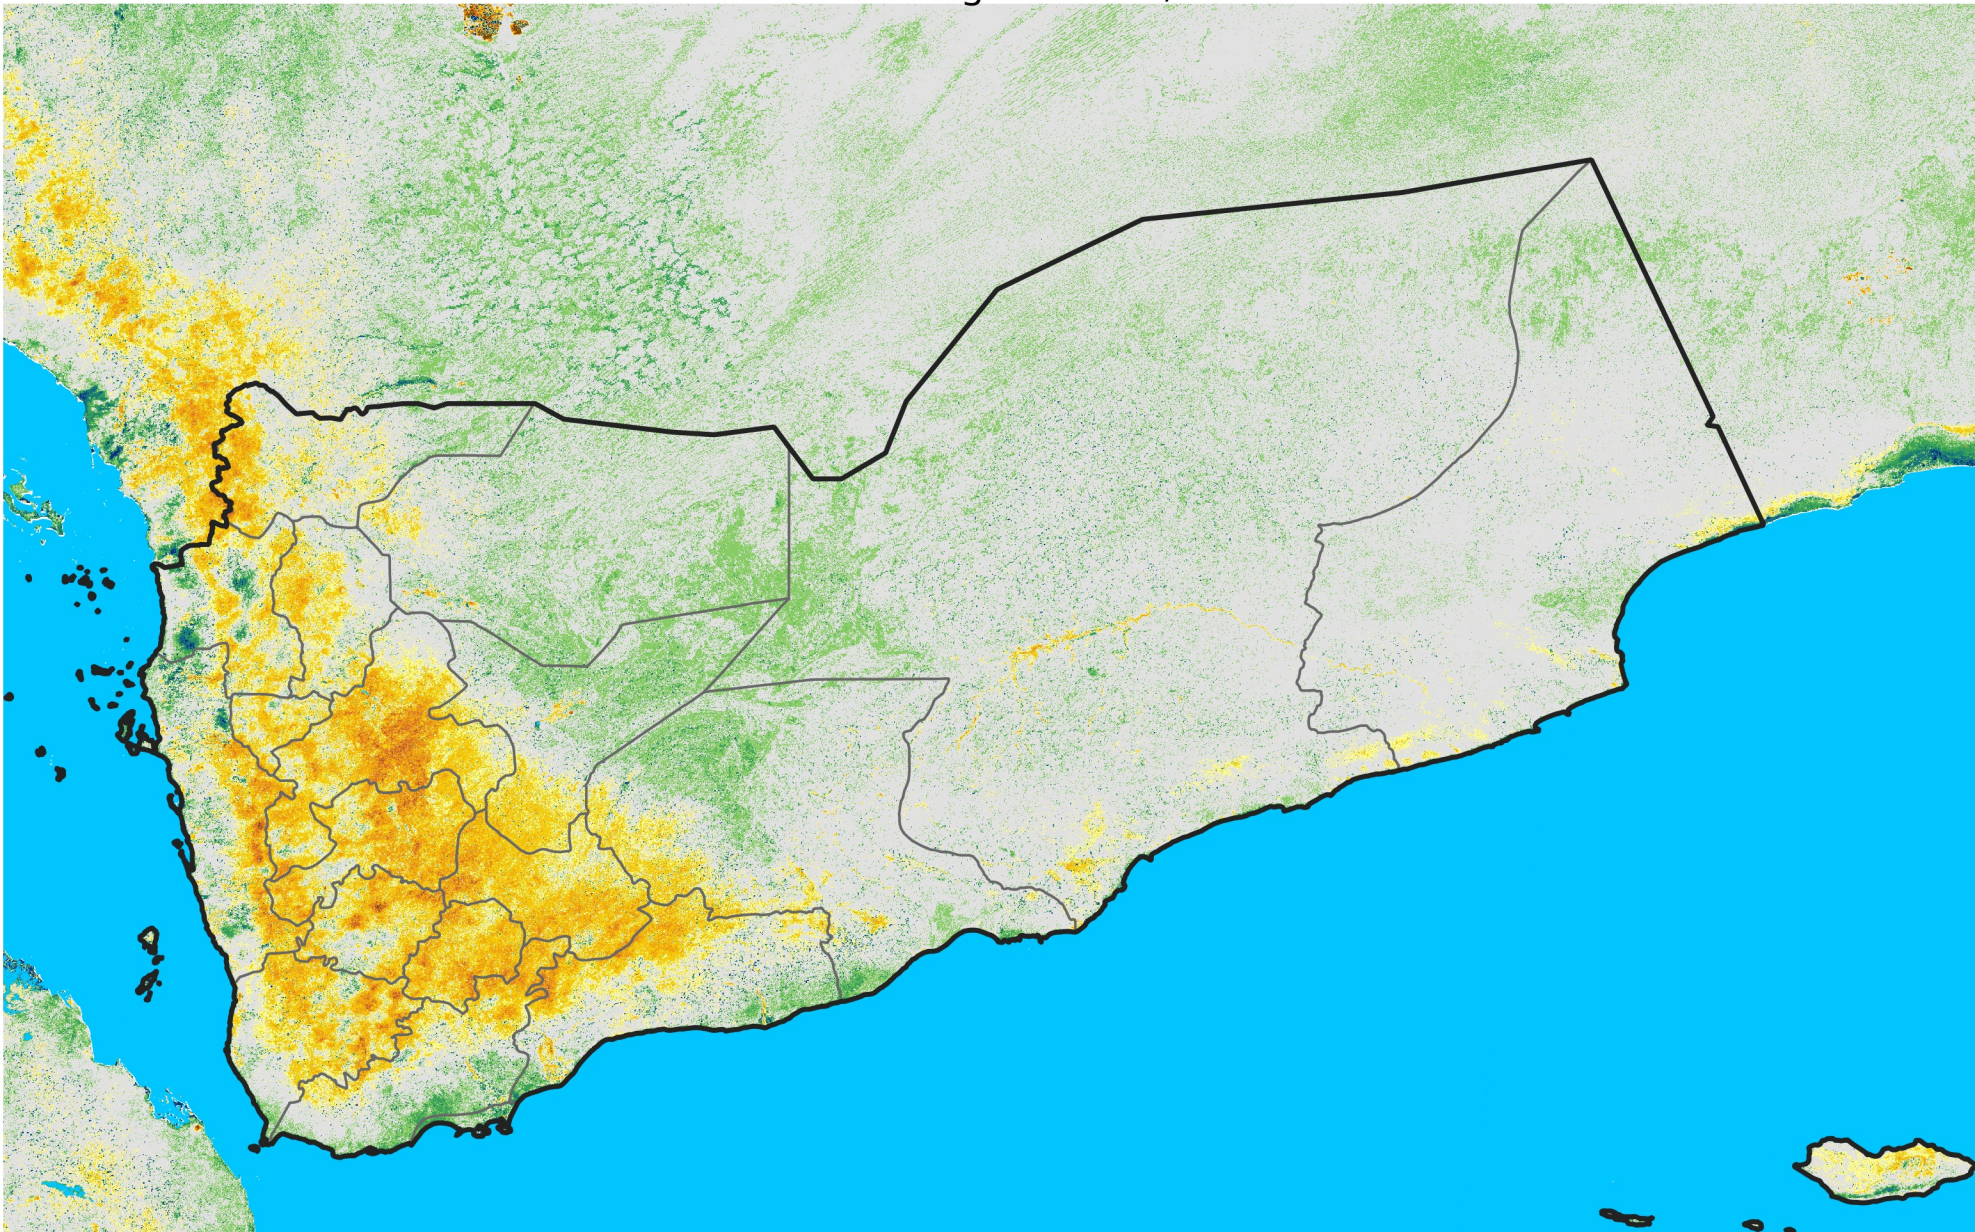

Yemen

Percent of Mean NDVI

2004 / mean (2003 - 2022)

Period 24 / August 21 - 31, 2004

Percent of Normal