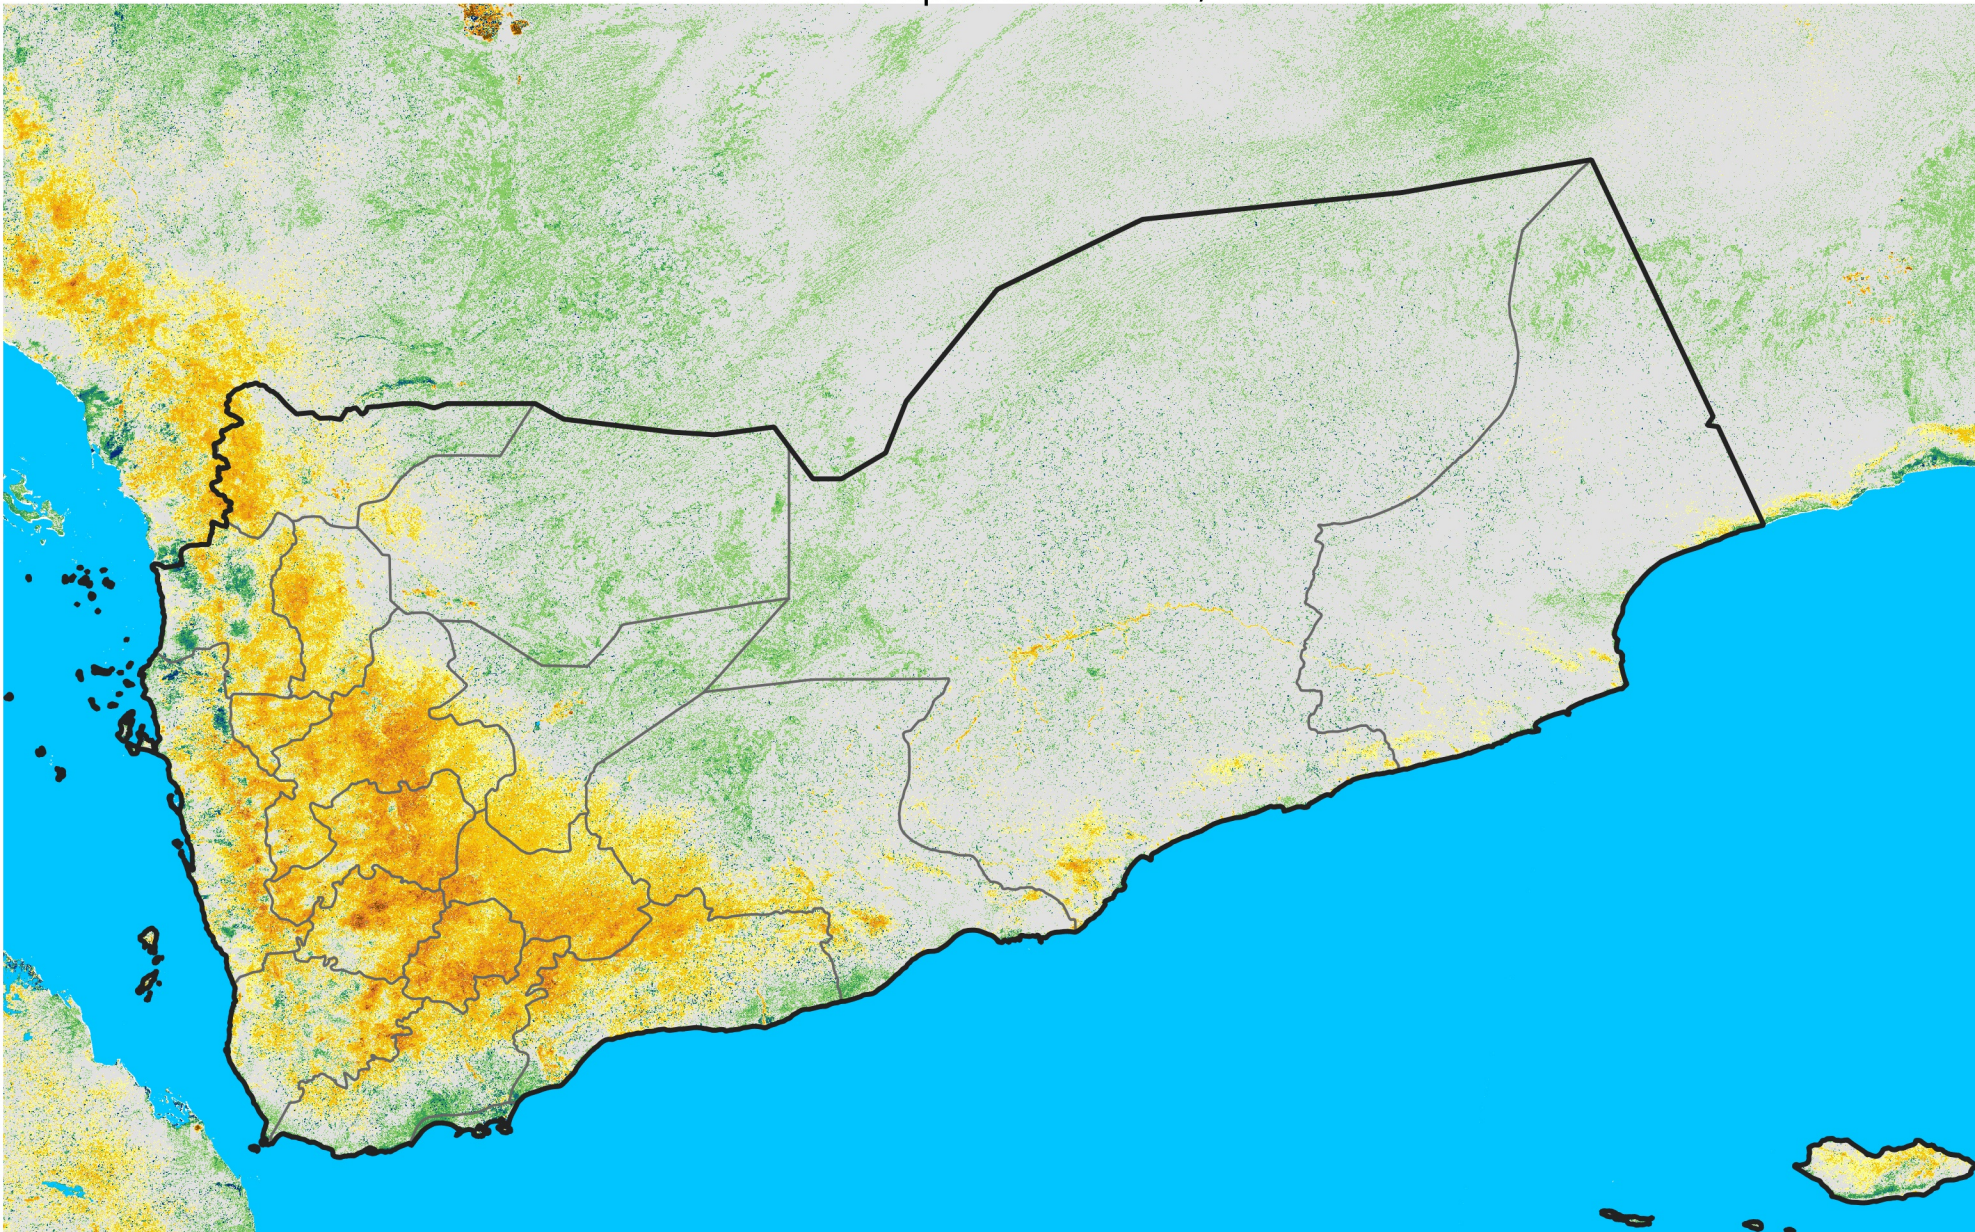

# Yemen

## Percent of Mean NDVI

2004 / mean (2003 - 2022)

Period 26 / September 11 - 20, 2004