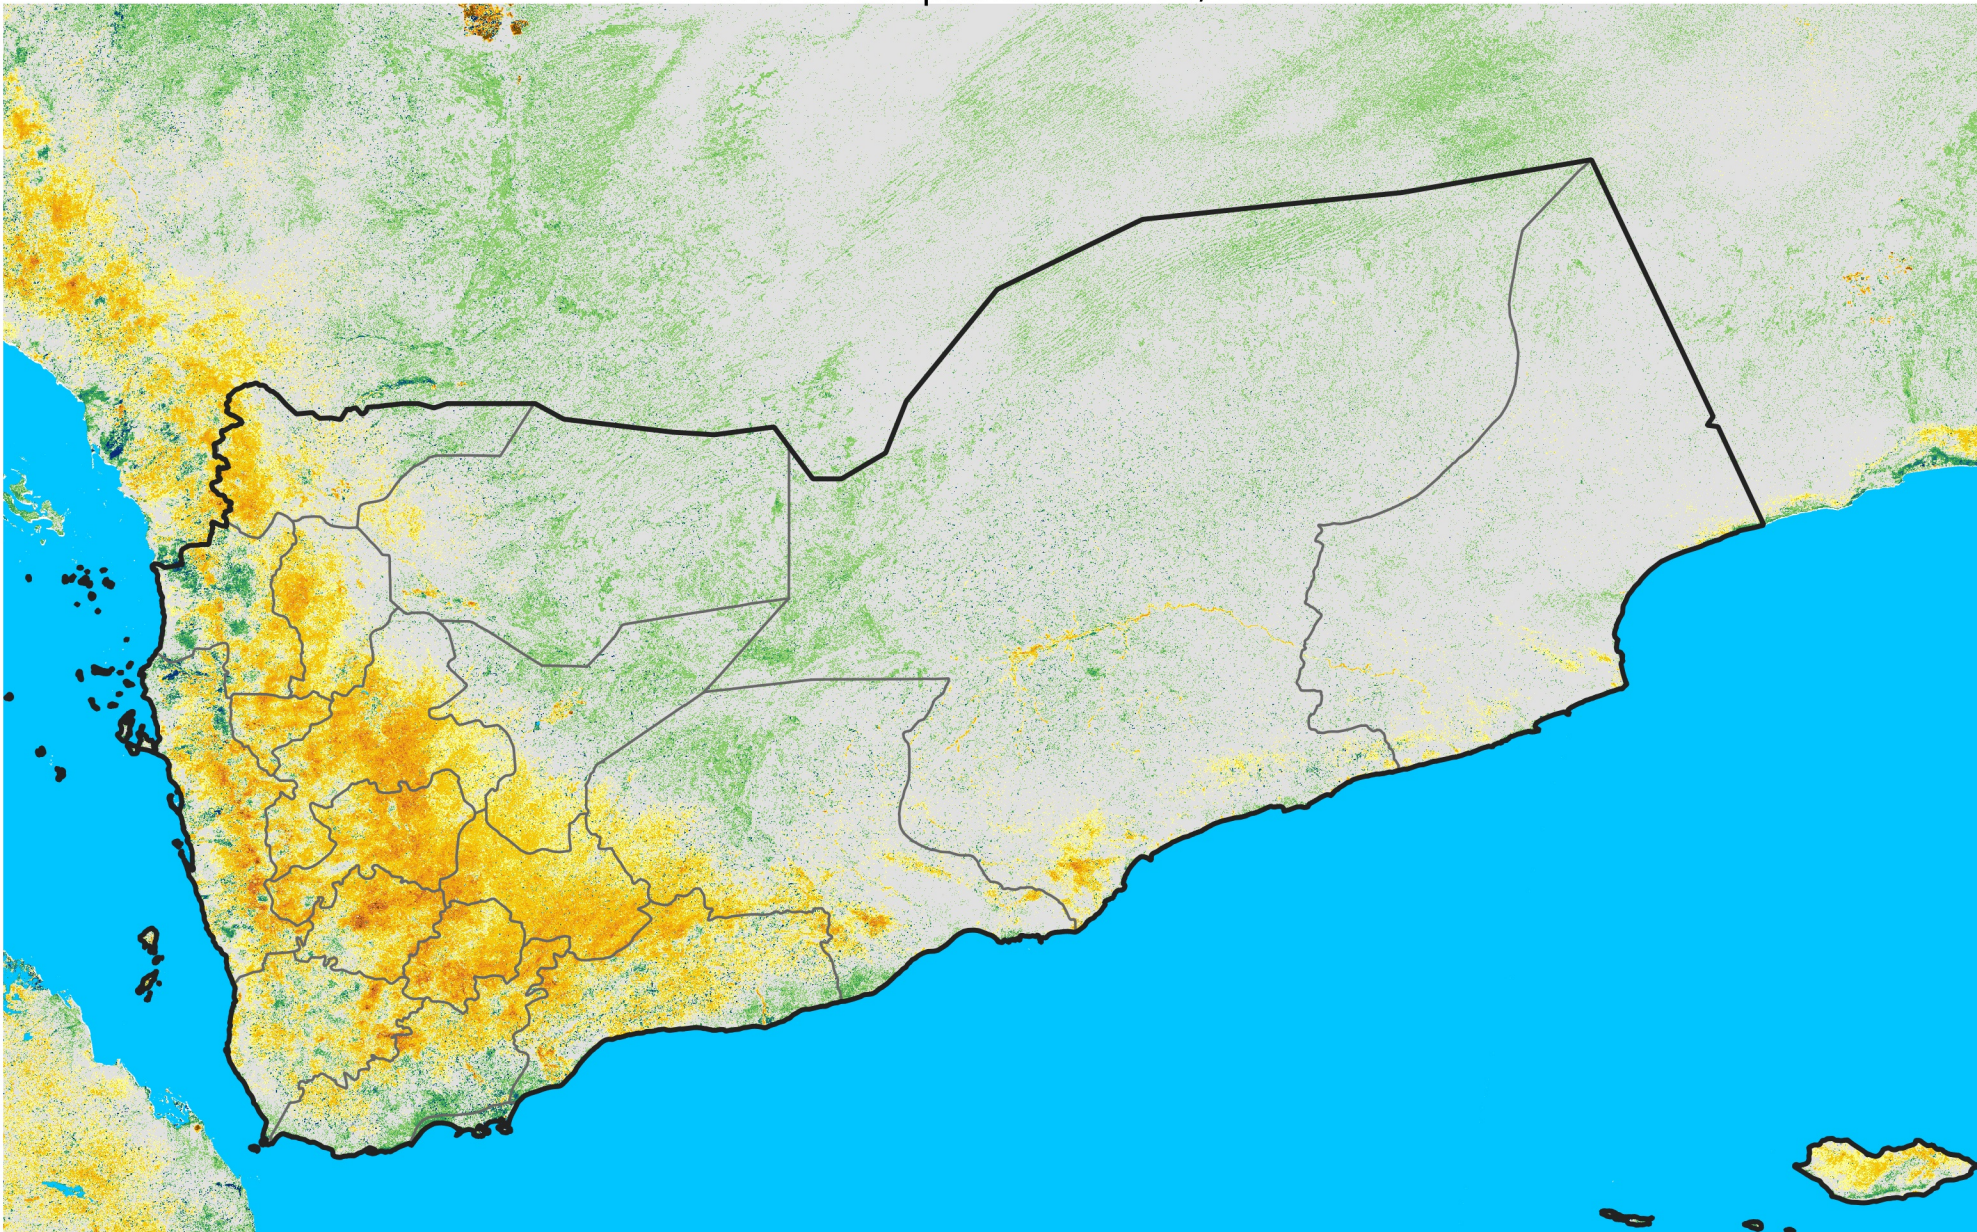

# Yemen

## Percent of Mean NDVI

2004 / mean (2003 - 2022)

Period 27 / September 21 - 30, 2004