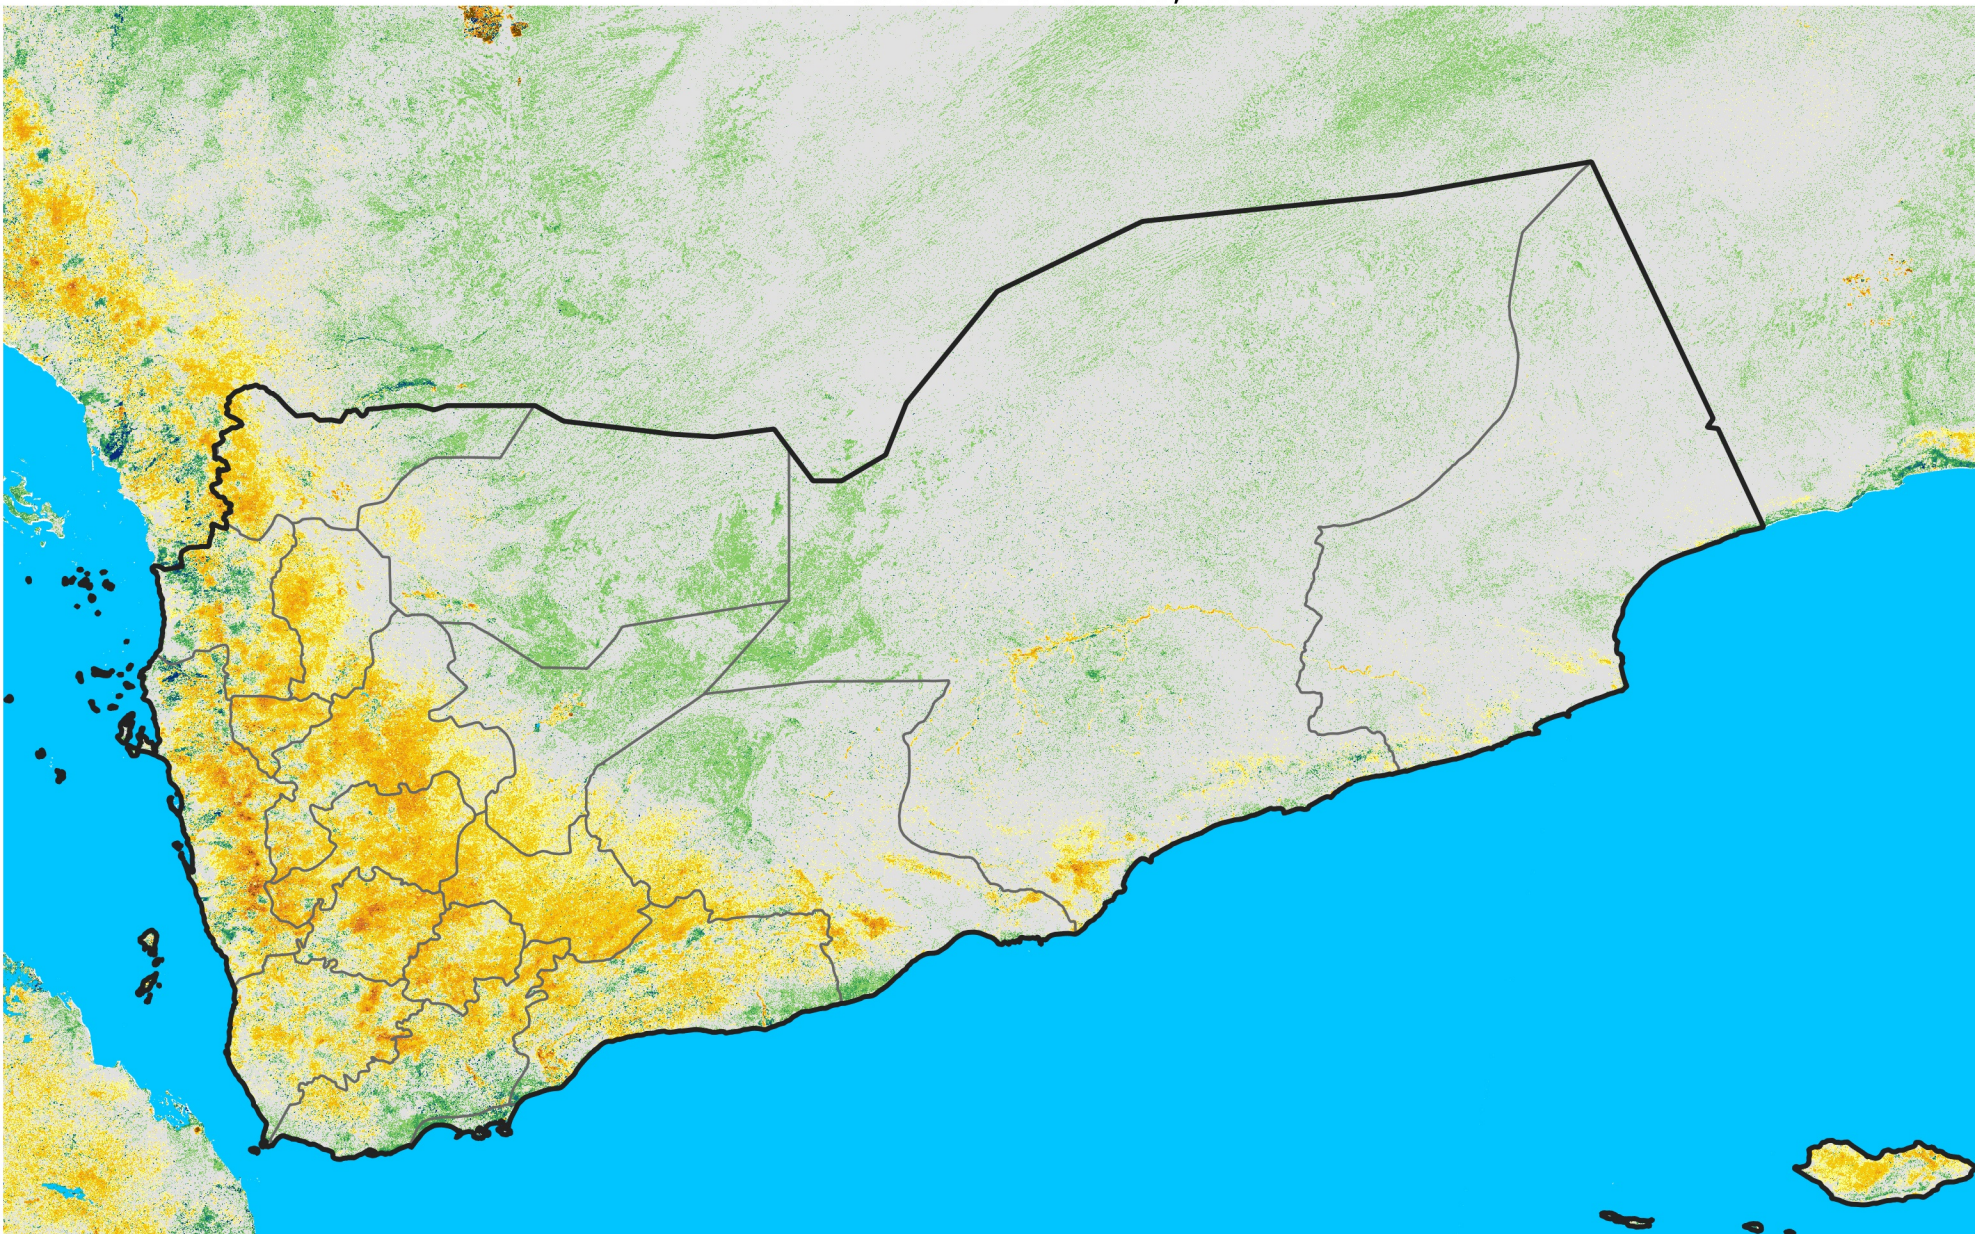

Yemen

Percent of Mean NDVI

2004 / mean (2003 - 2022)

Period 28 / October 01 - 10, 2004

Percent of Normal