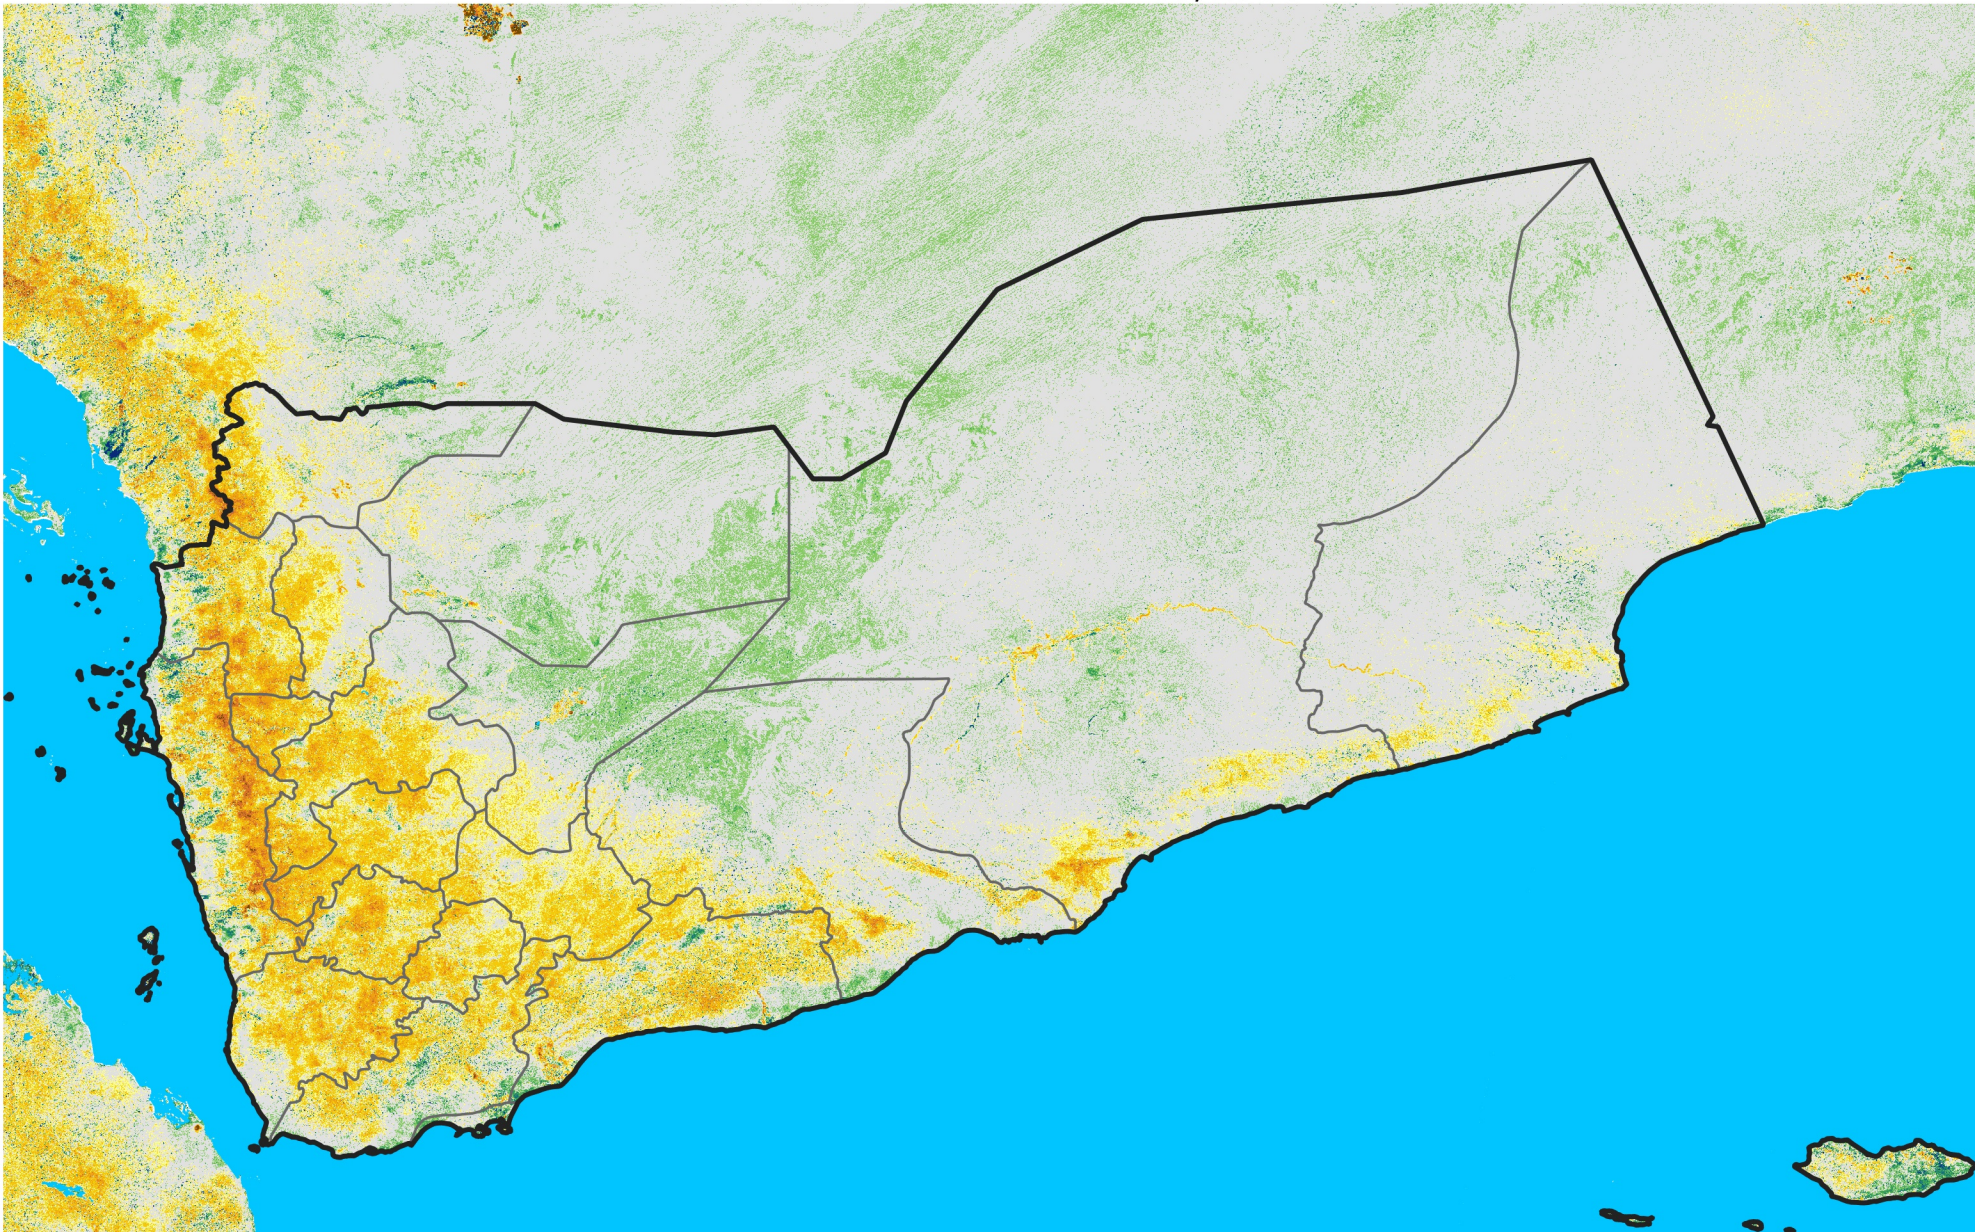

Yemen

Percent of Mean NDVI

2004 / mean (2003 - 2022)

Period 31 / November 01 - 10, 2004

Percent of Normal