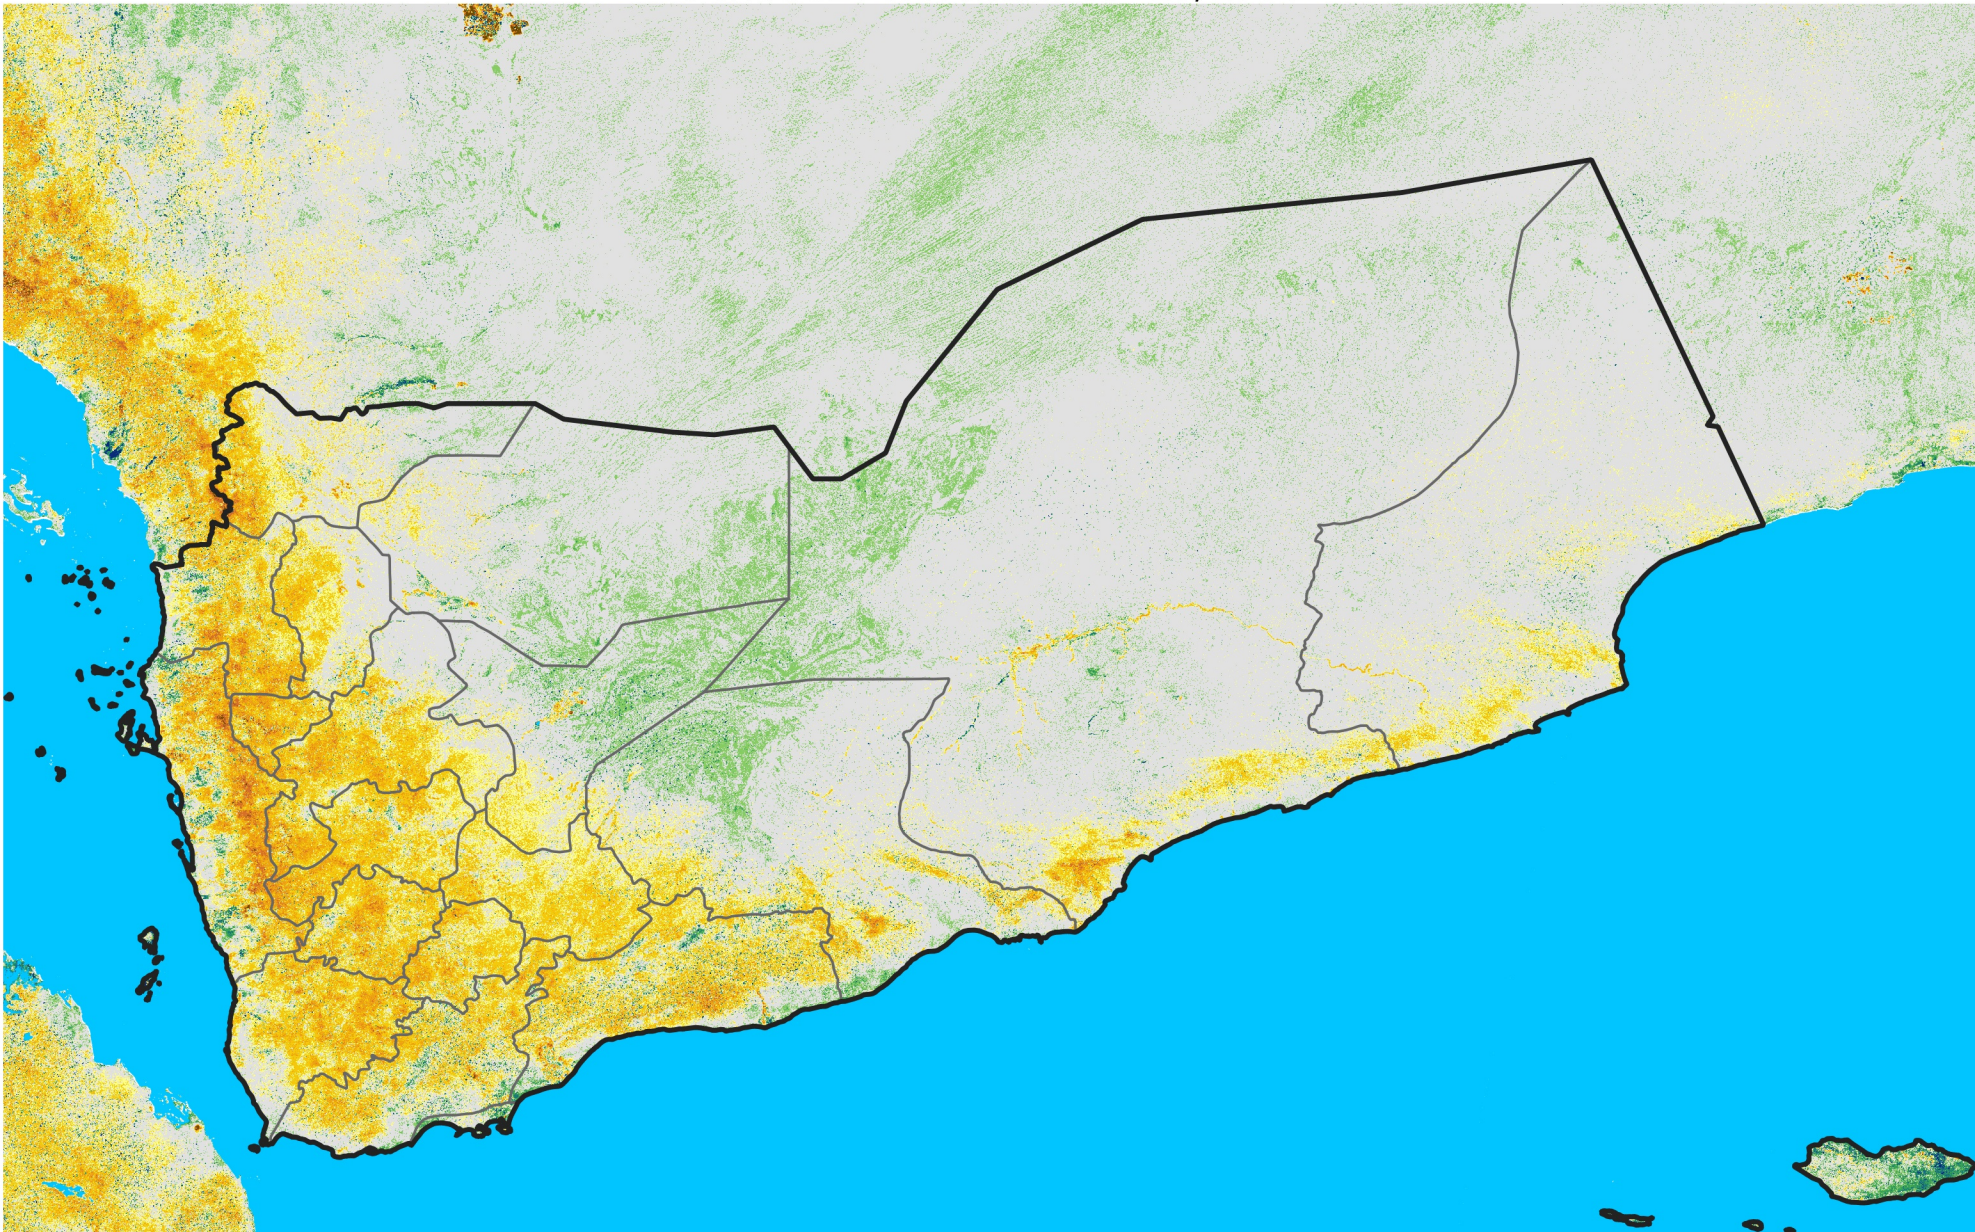

Yemen

Percent of Mean NDVI

2004 / mean (2003 - 2022)

Period 32 / November 11 - 20, 2004

Percent of Normal