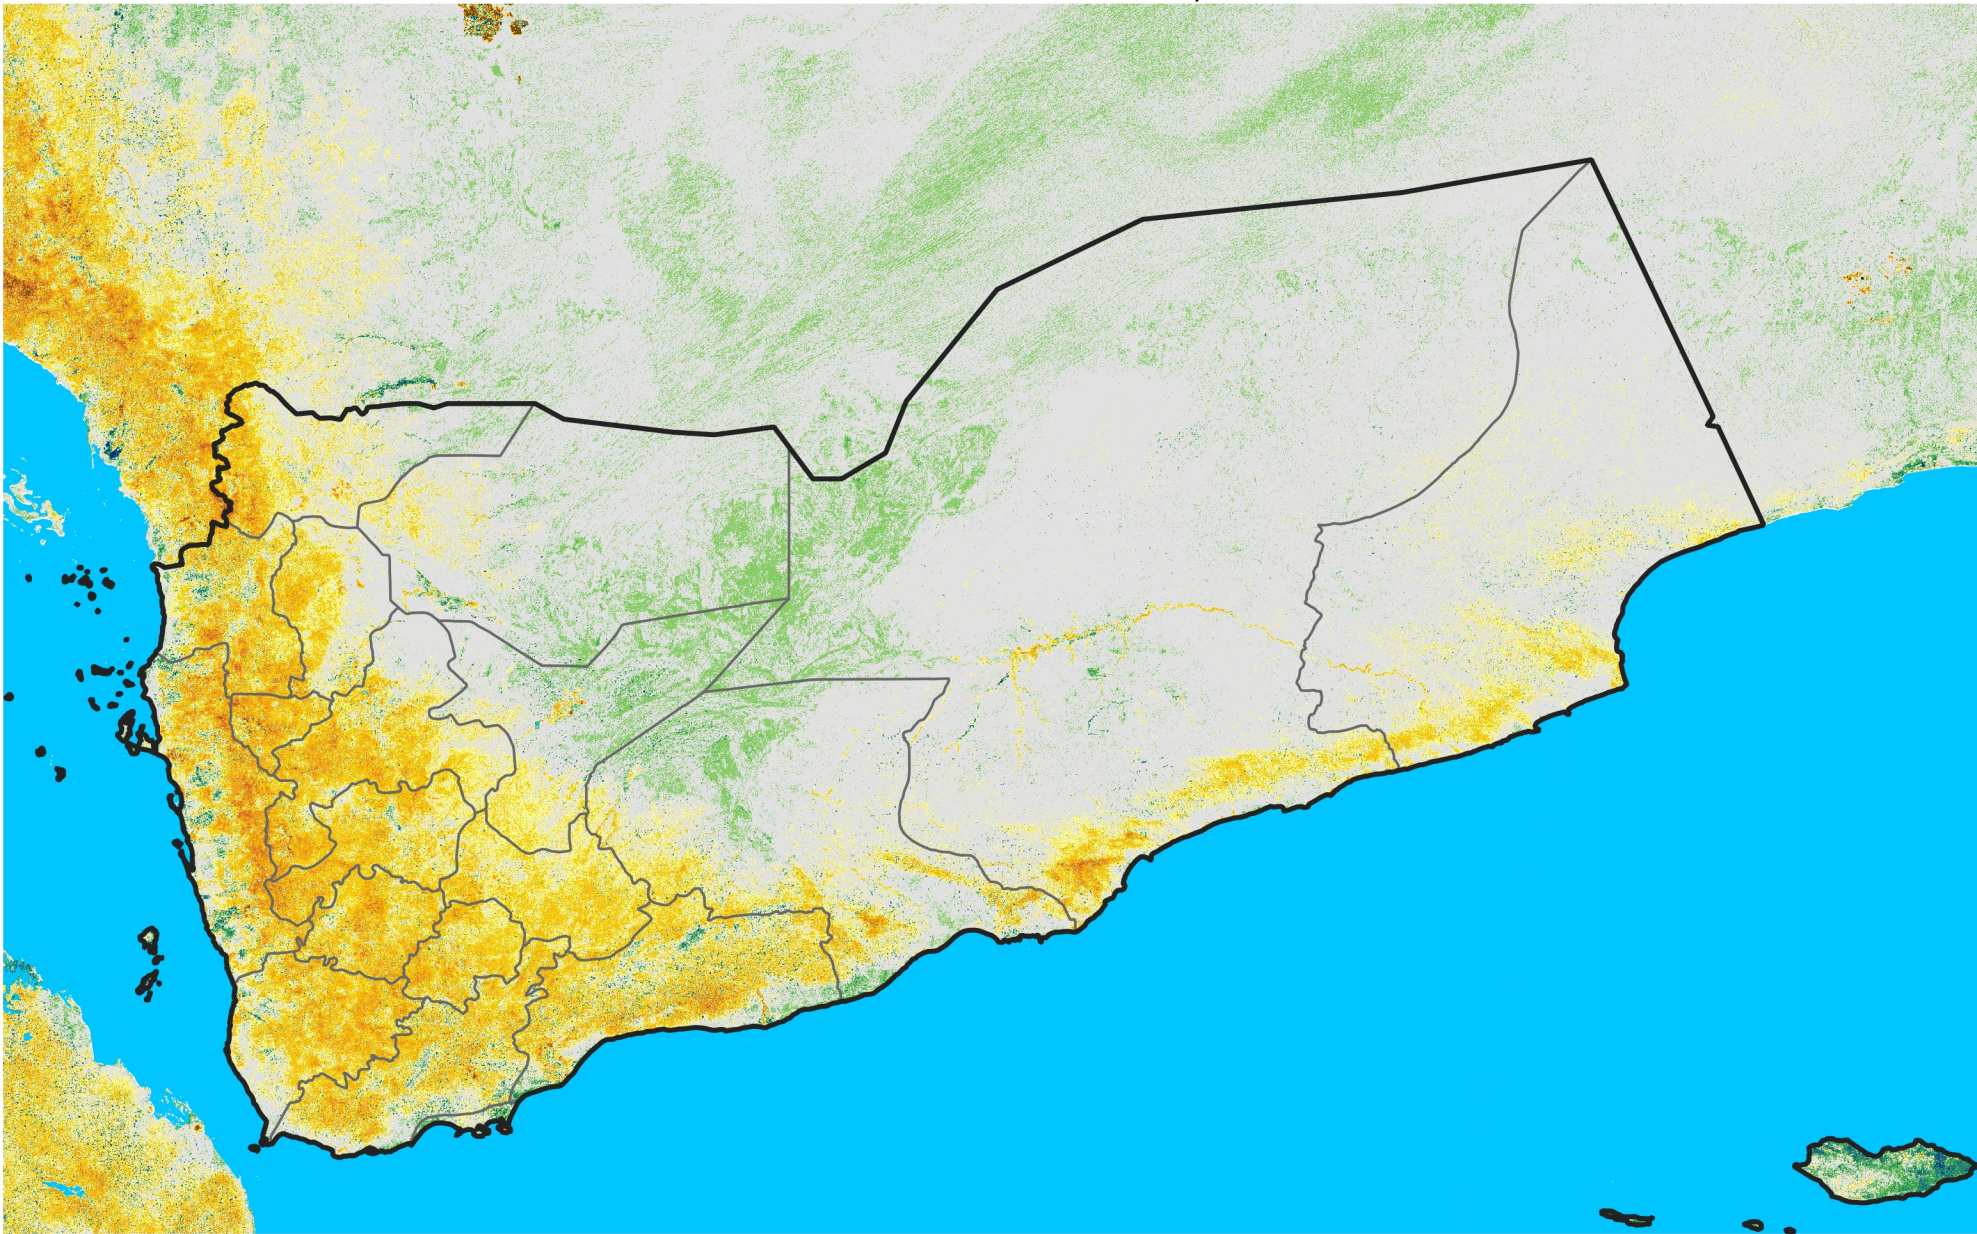

Yemen

Percent of Mean NDVI

2004 / mean (2003 - 2022)

Period 33 / November 21 - 30, 2004

Percent of Normal