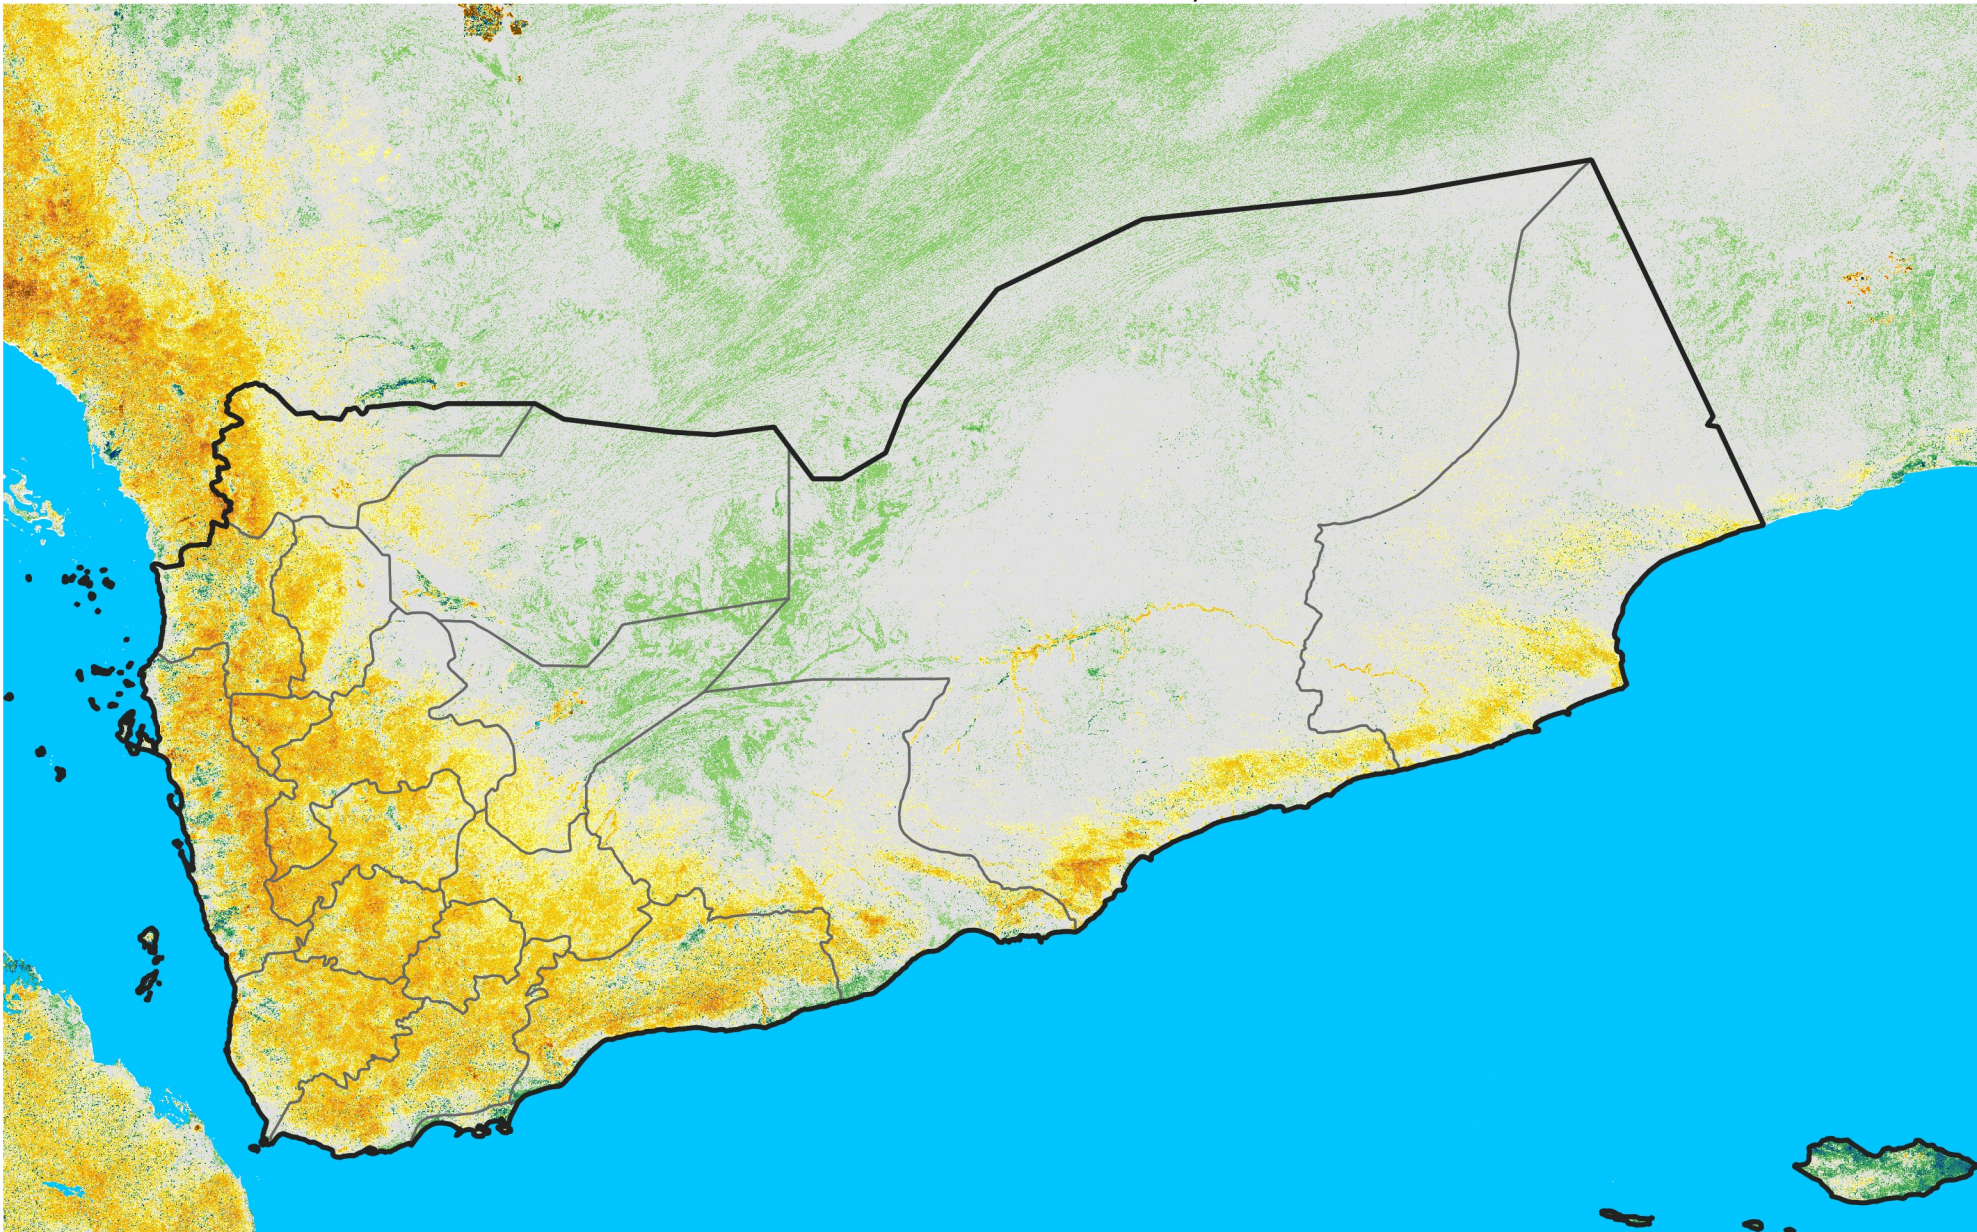

Yemen

Percent of Mean NDVI

2004 / mean (2003 - 2022)

Period 34 / December 01 - 10, 2004

Percent of Normal