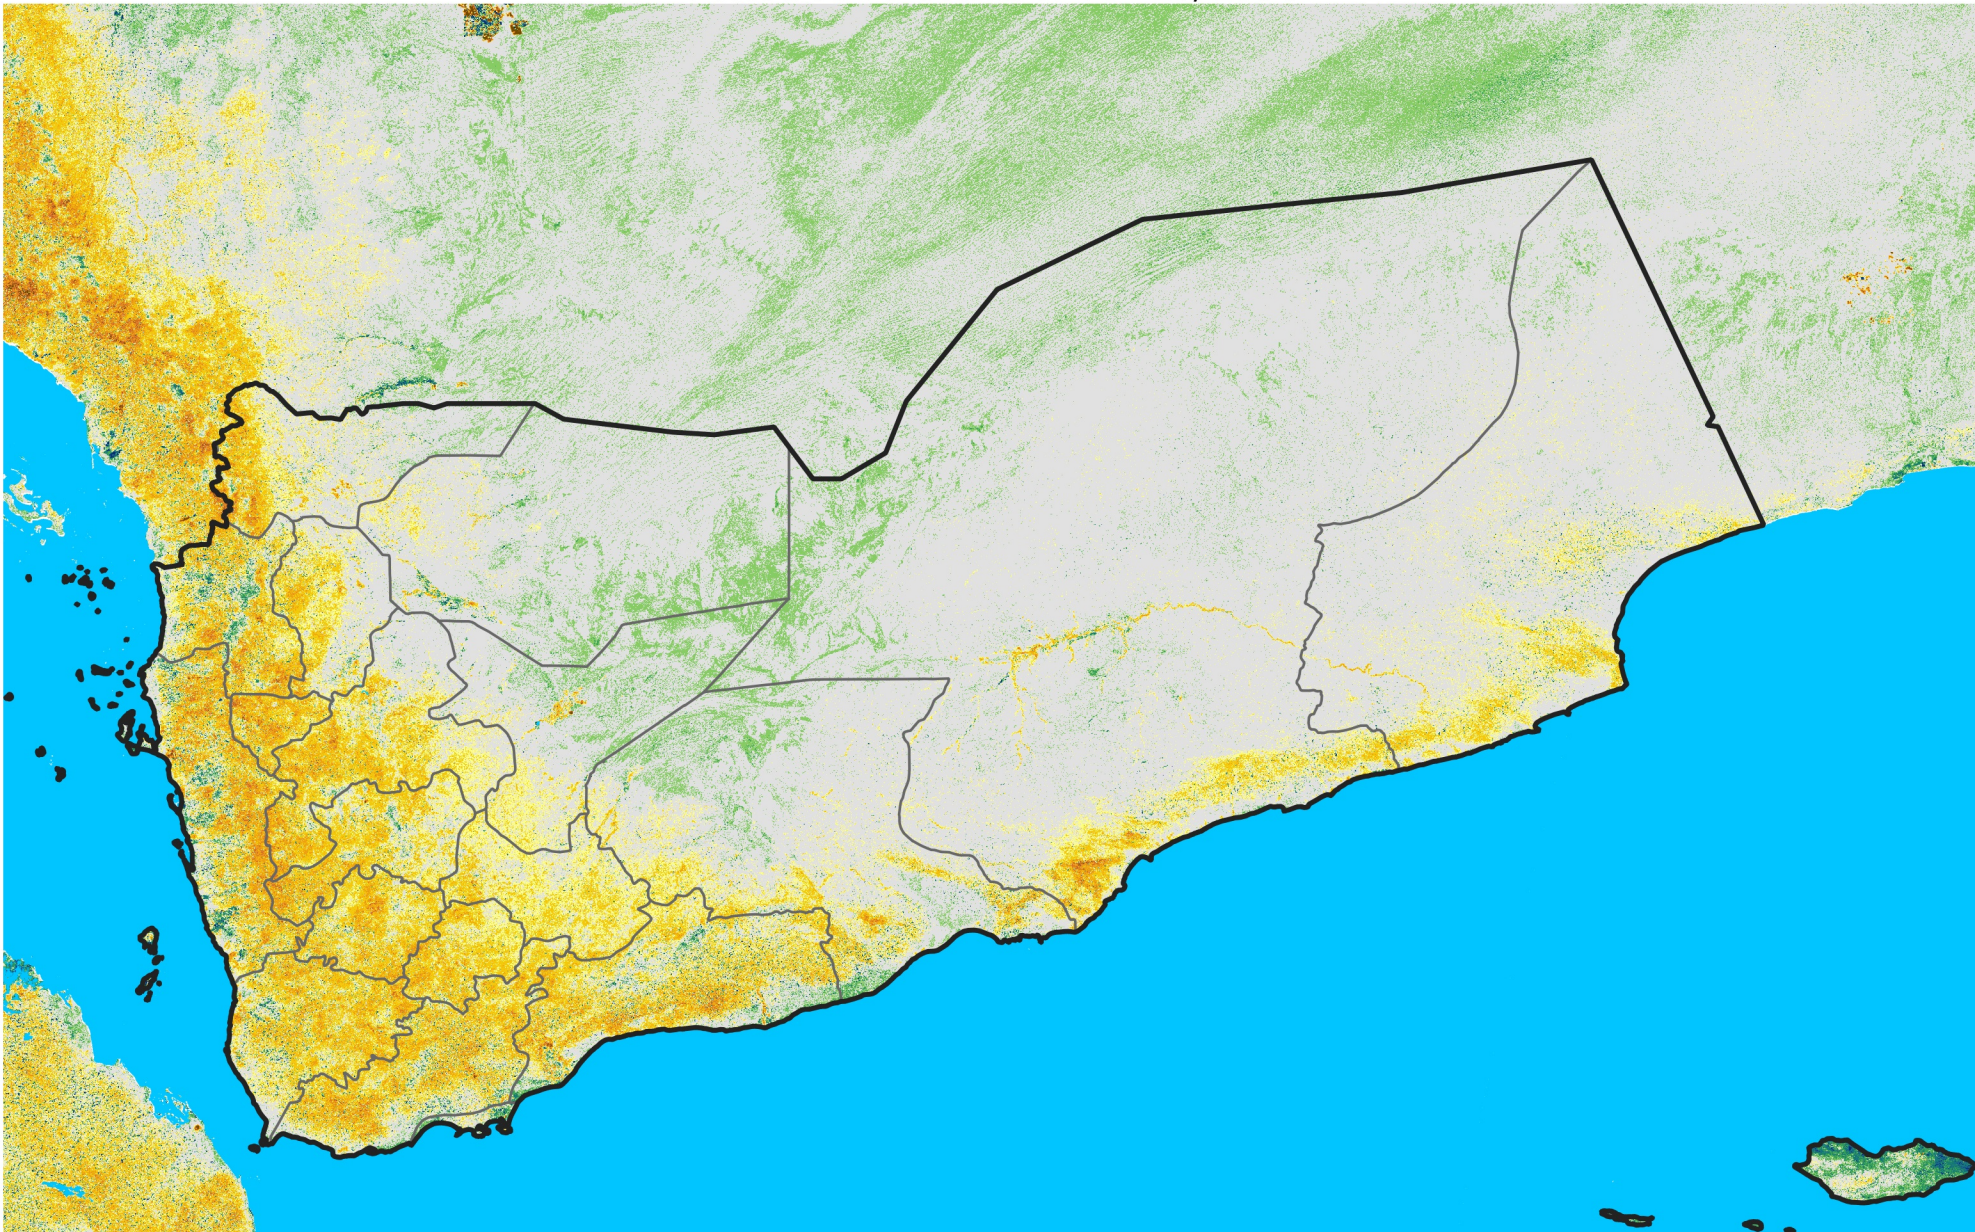

Yemen

Percent of Mean NDVI

2004 / mean (2003 - 2022)

Period 35 / December 11 - 20, 2004

Percent of Normal