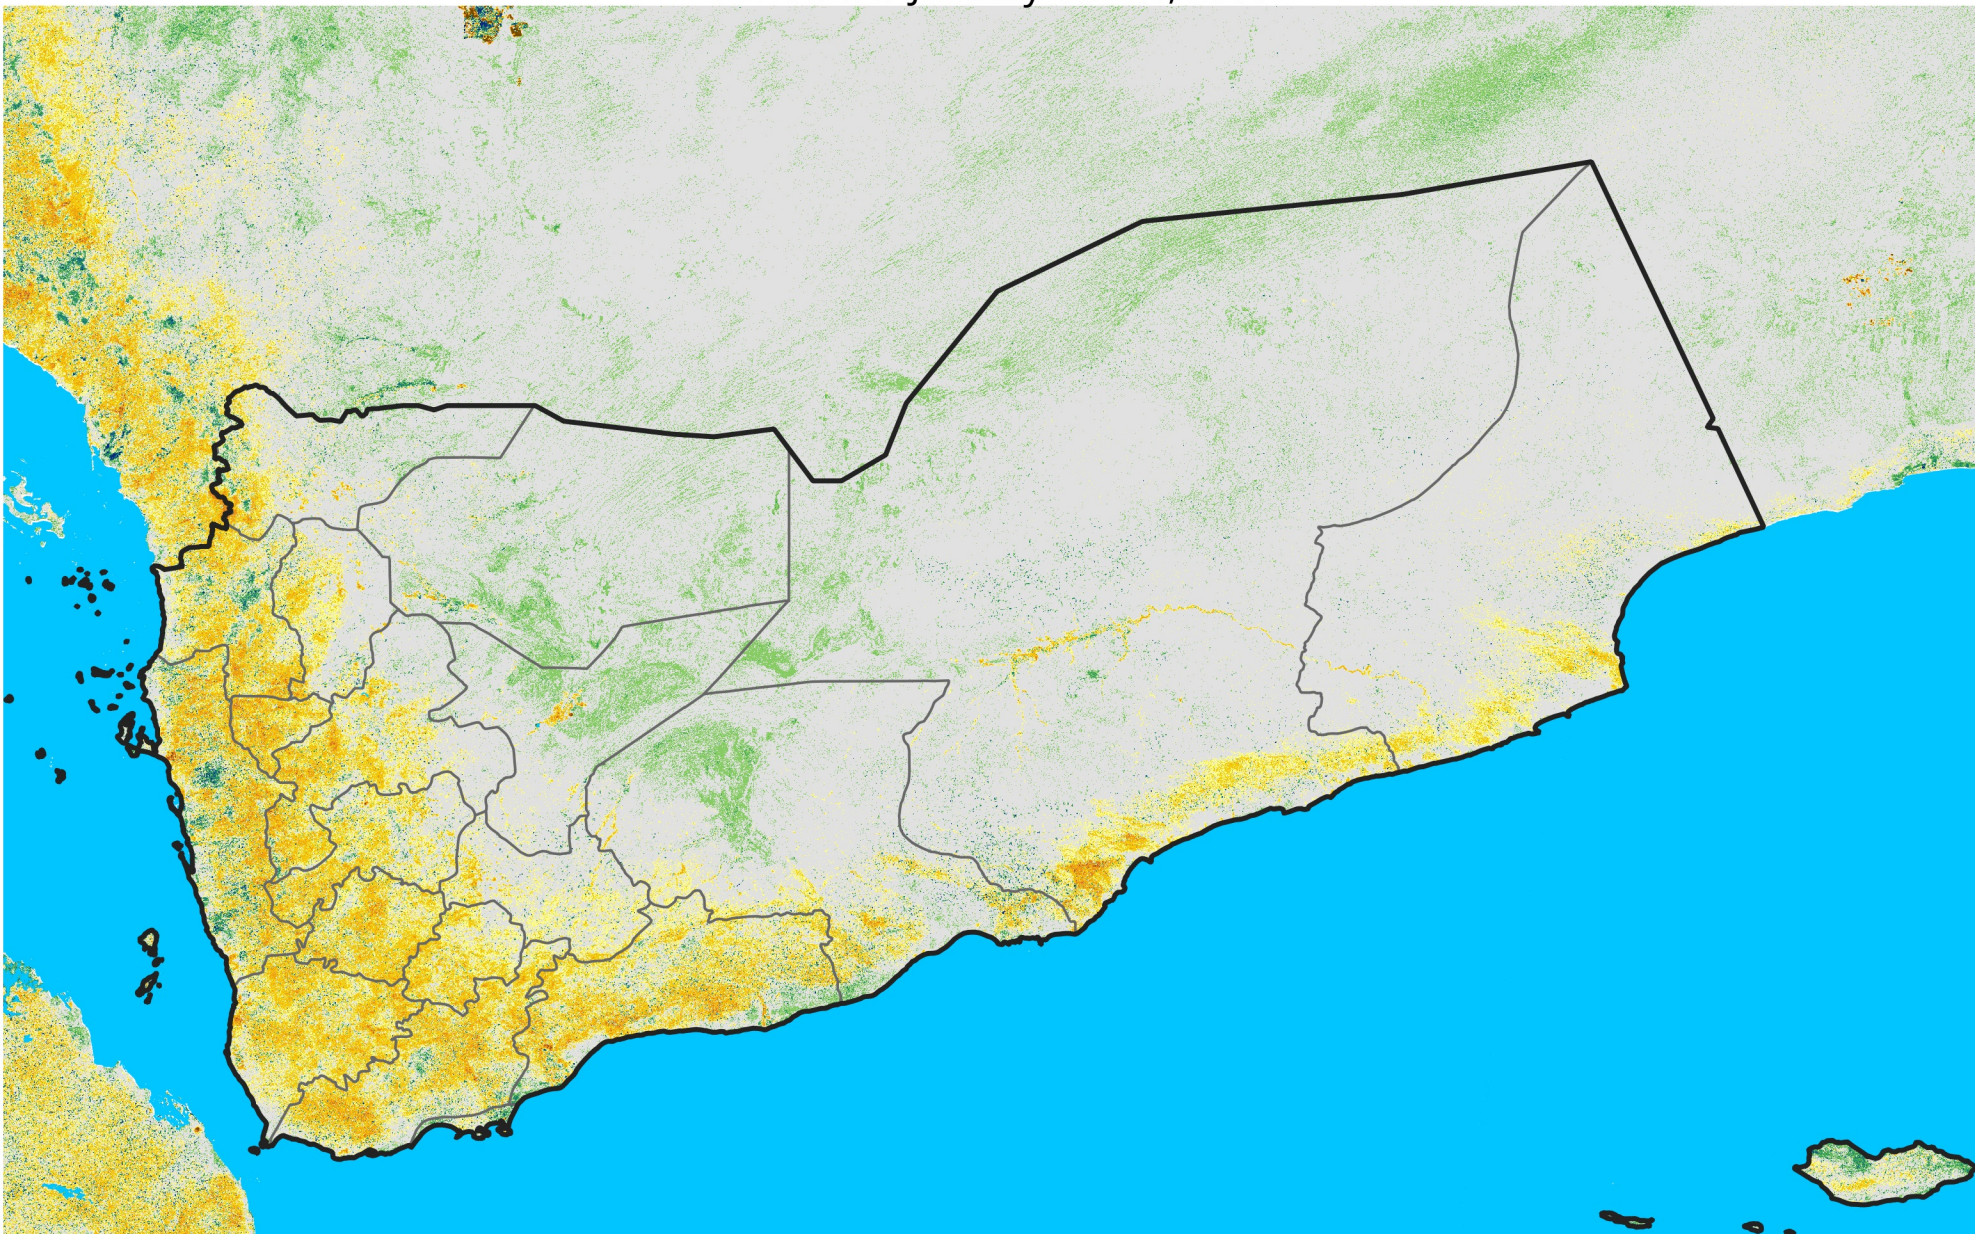

Yemen

Percent of Mean NDVI

2005 / mean (2003 - 2022)

Period 02 / January 11 - 20, 2005

Percent of Normal