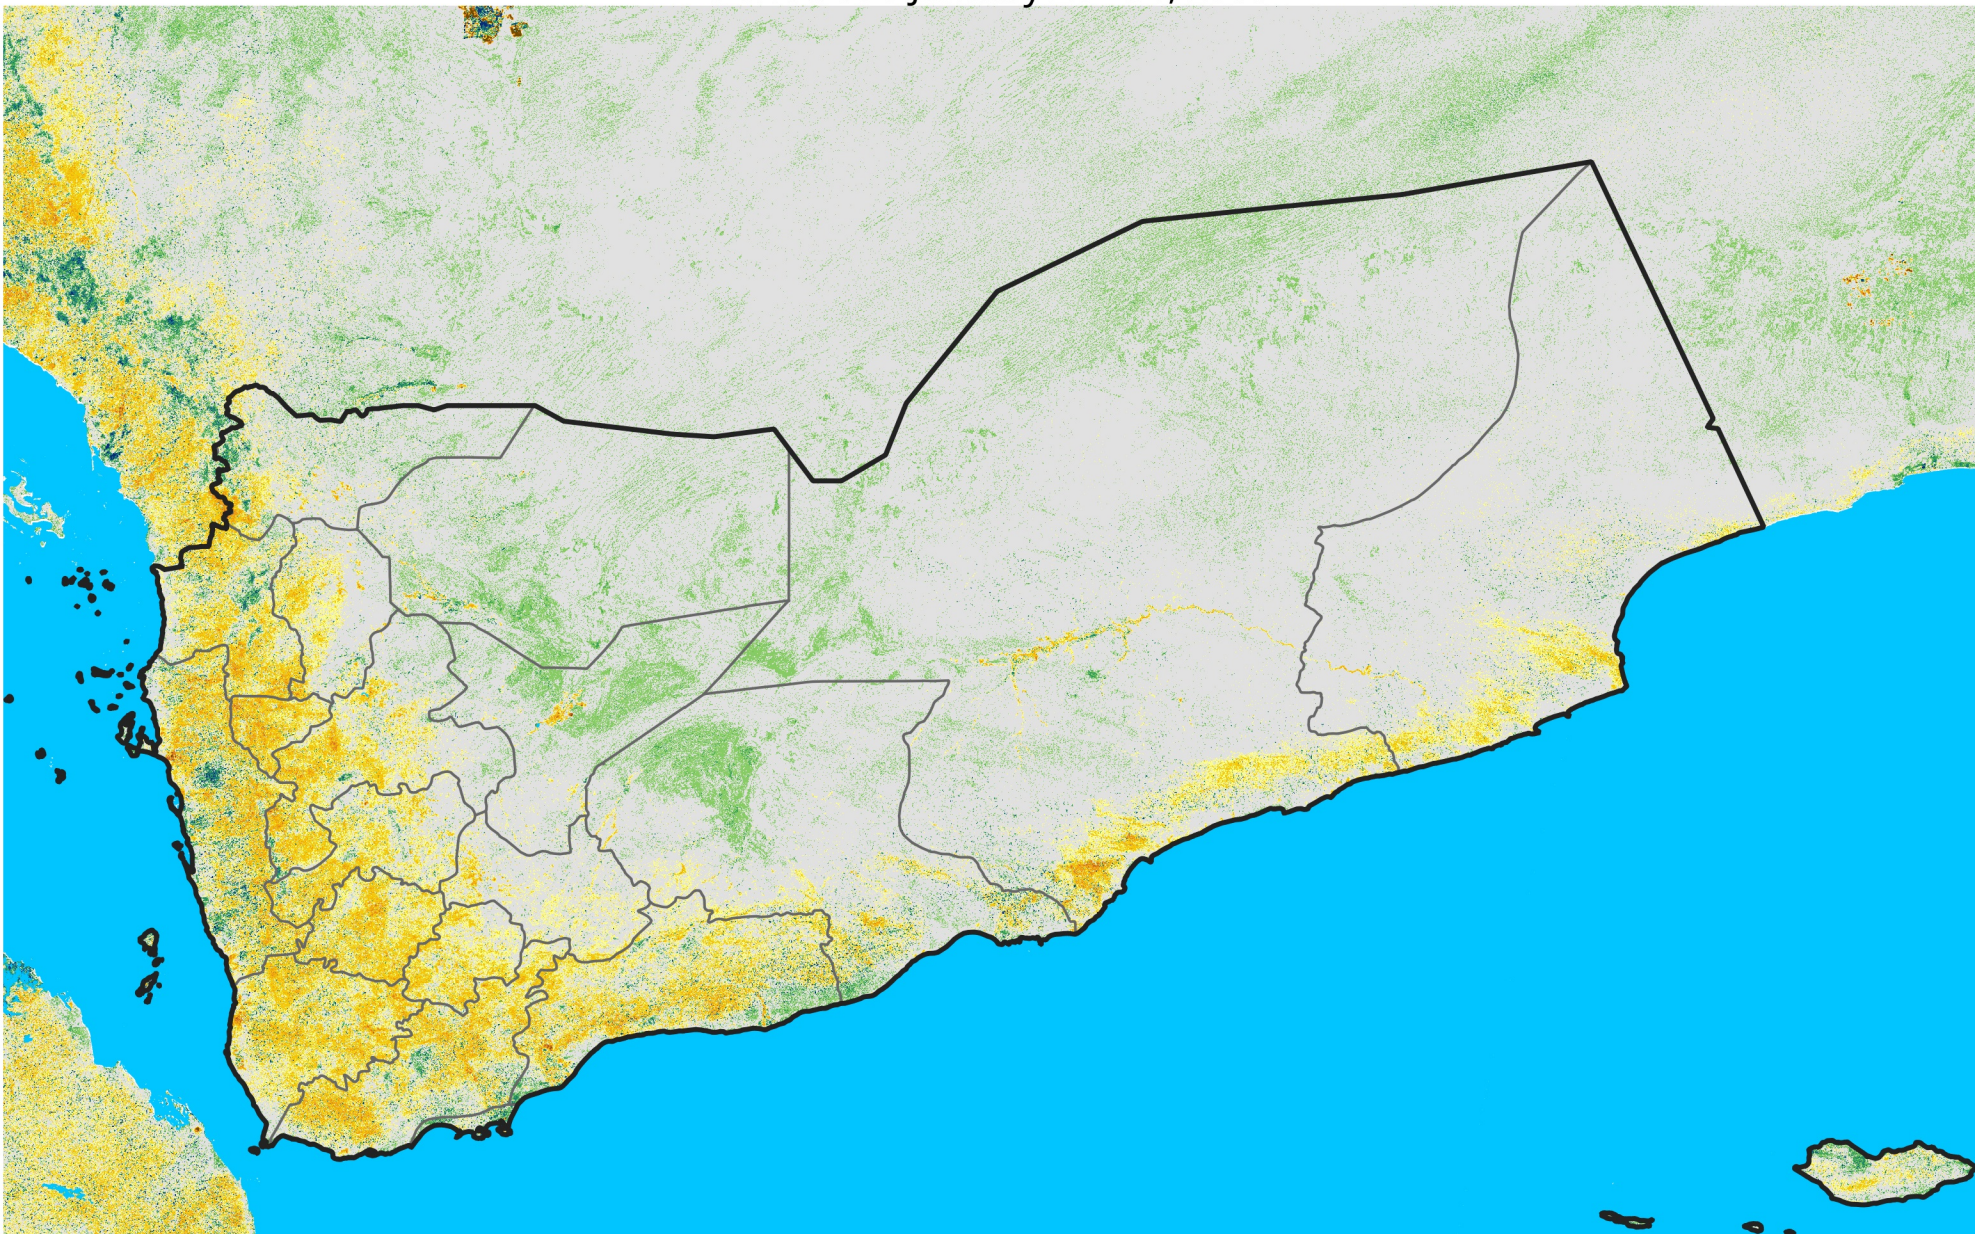

Yemen

Percent of Mean NDVI

2005 / mean (2003 - 2022)

Period 03 / January 21 - 31, 2005

Percent of Normal