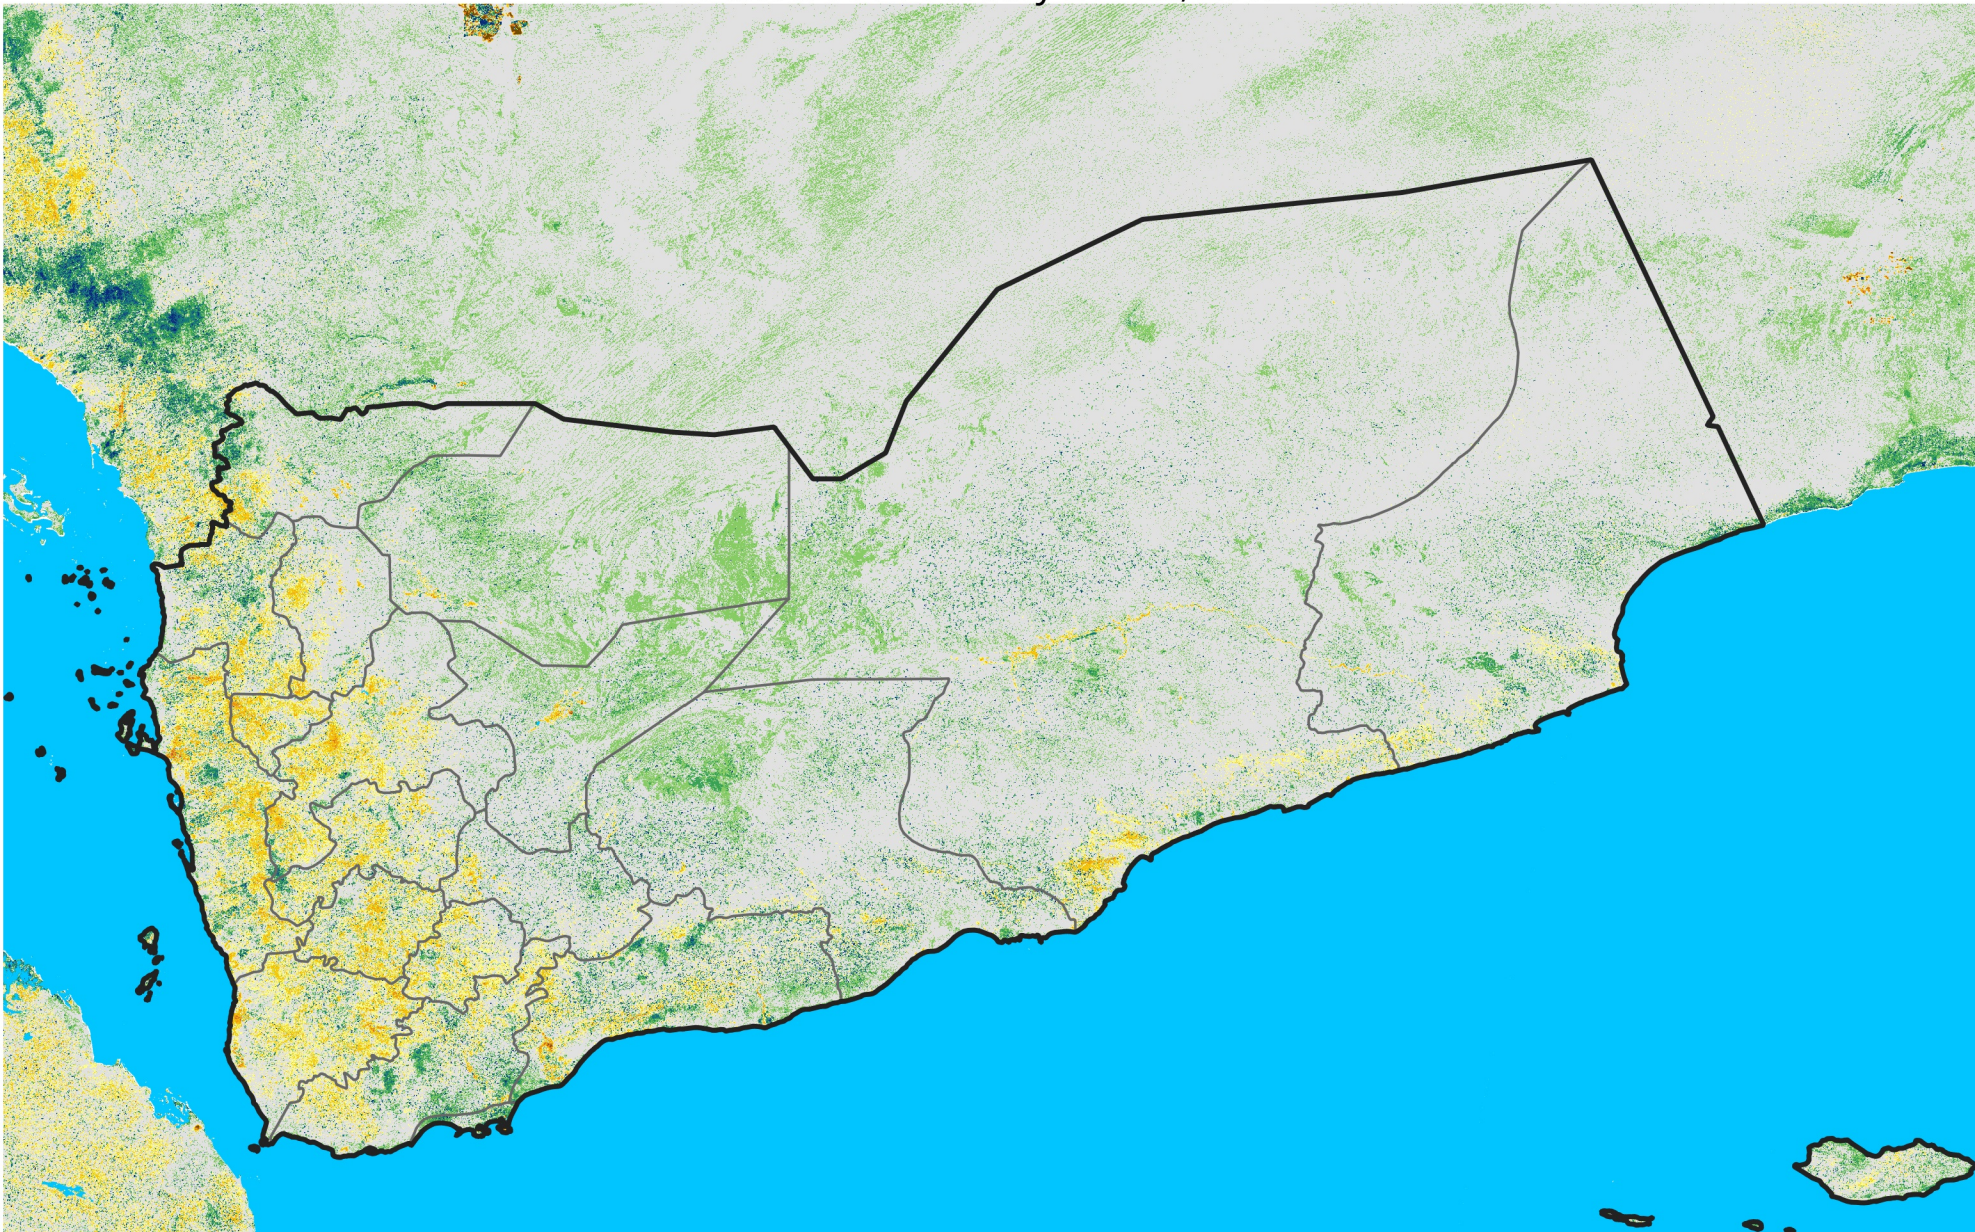

Yemen

Percent of Mean NDVI

2005 / mean (2003 - 2022)

Period 06 / February 21 - 28, 2005

Percent of Normal