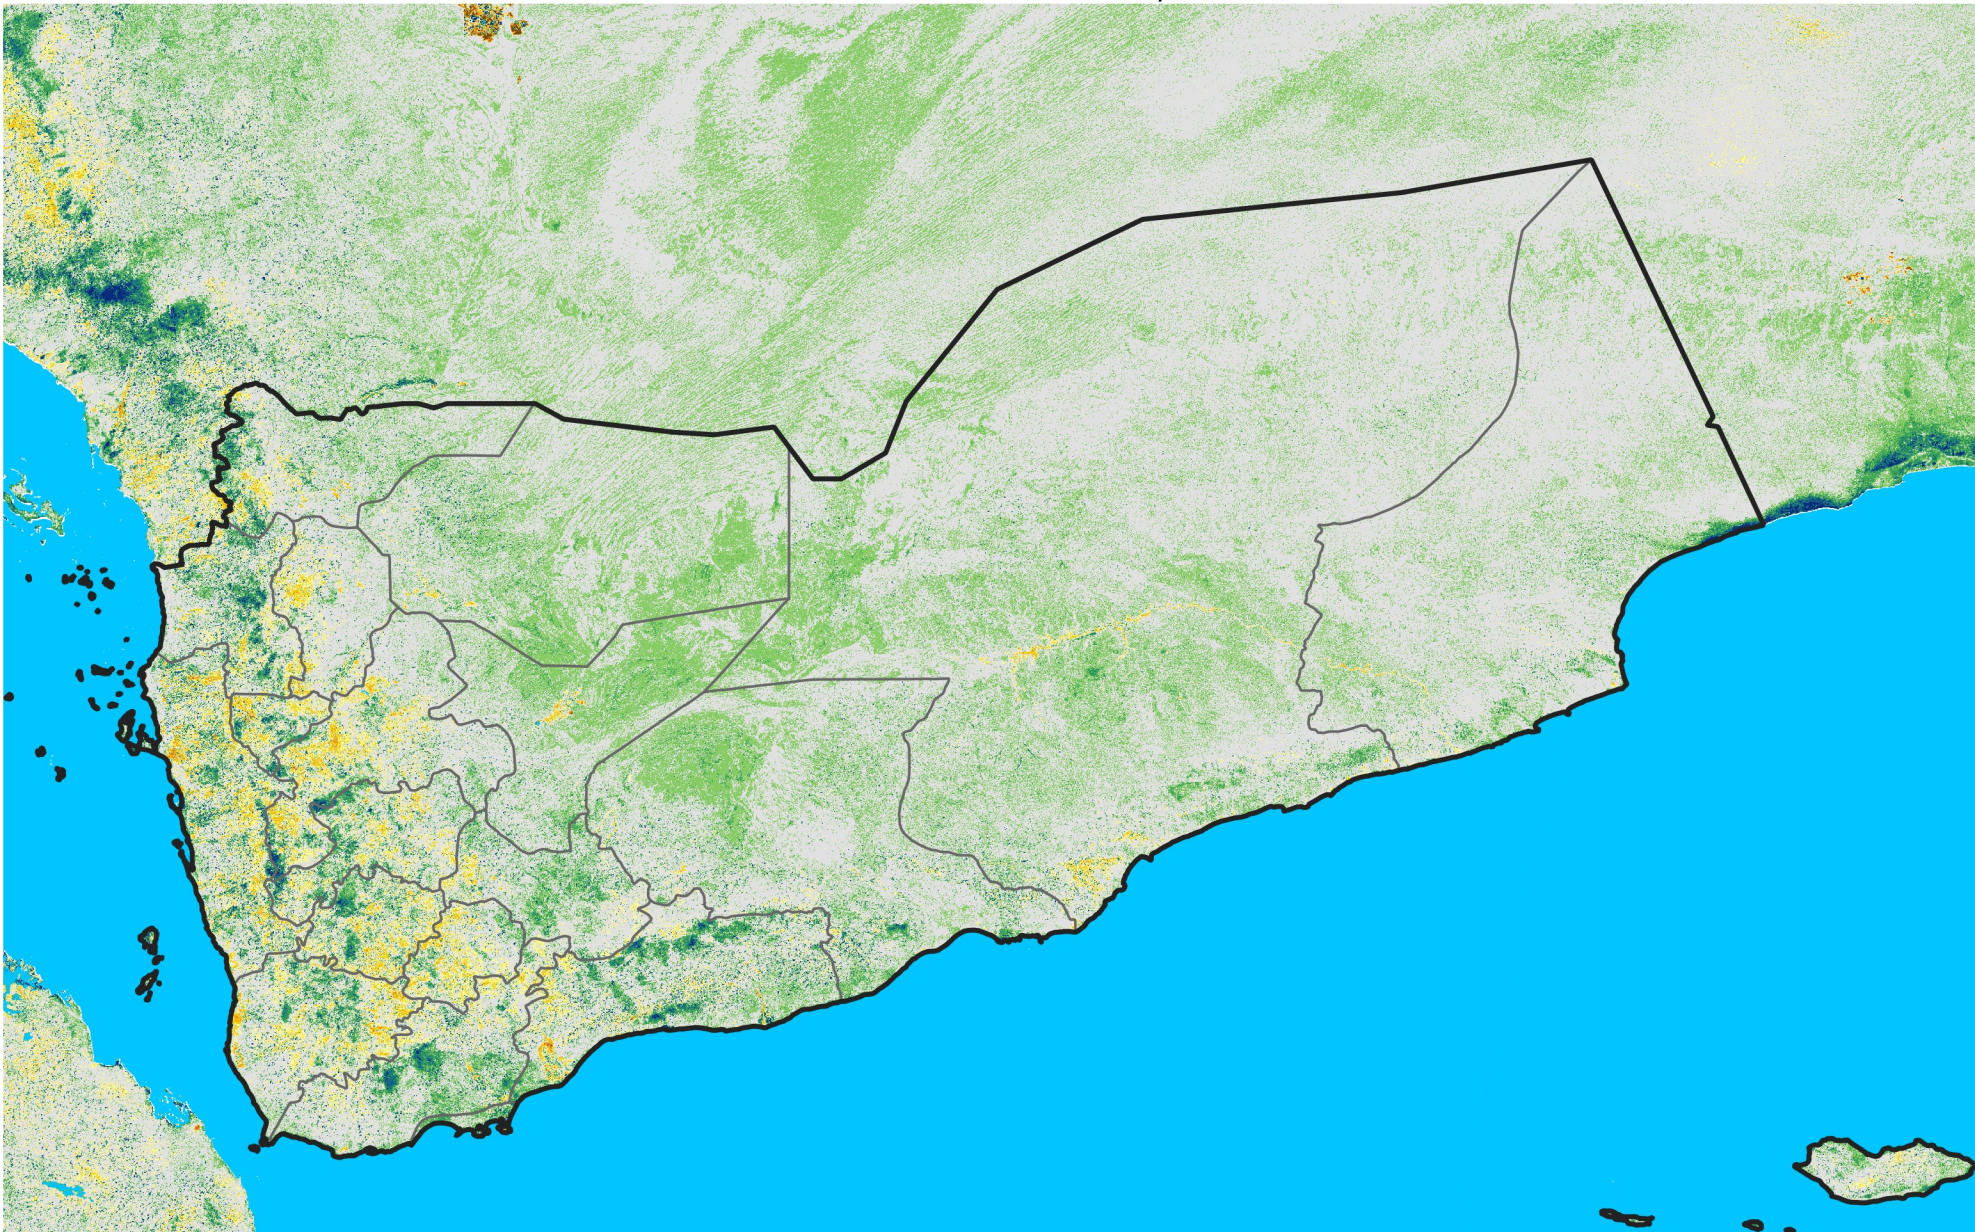

Yemen

Percent of Mean NDVI

2005 / mean (2003 - 2022)

Period 08 / March 11 - 20, 2005

Percent of Normal