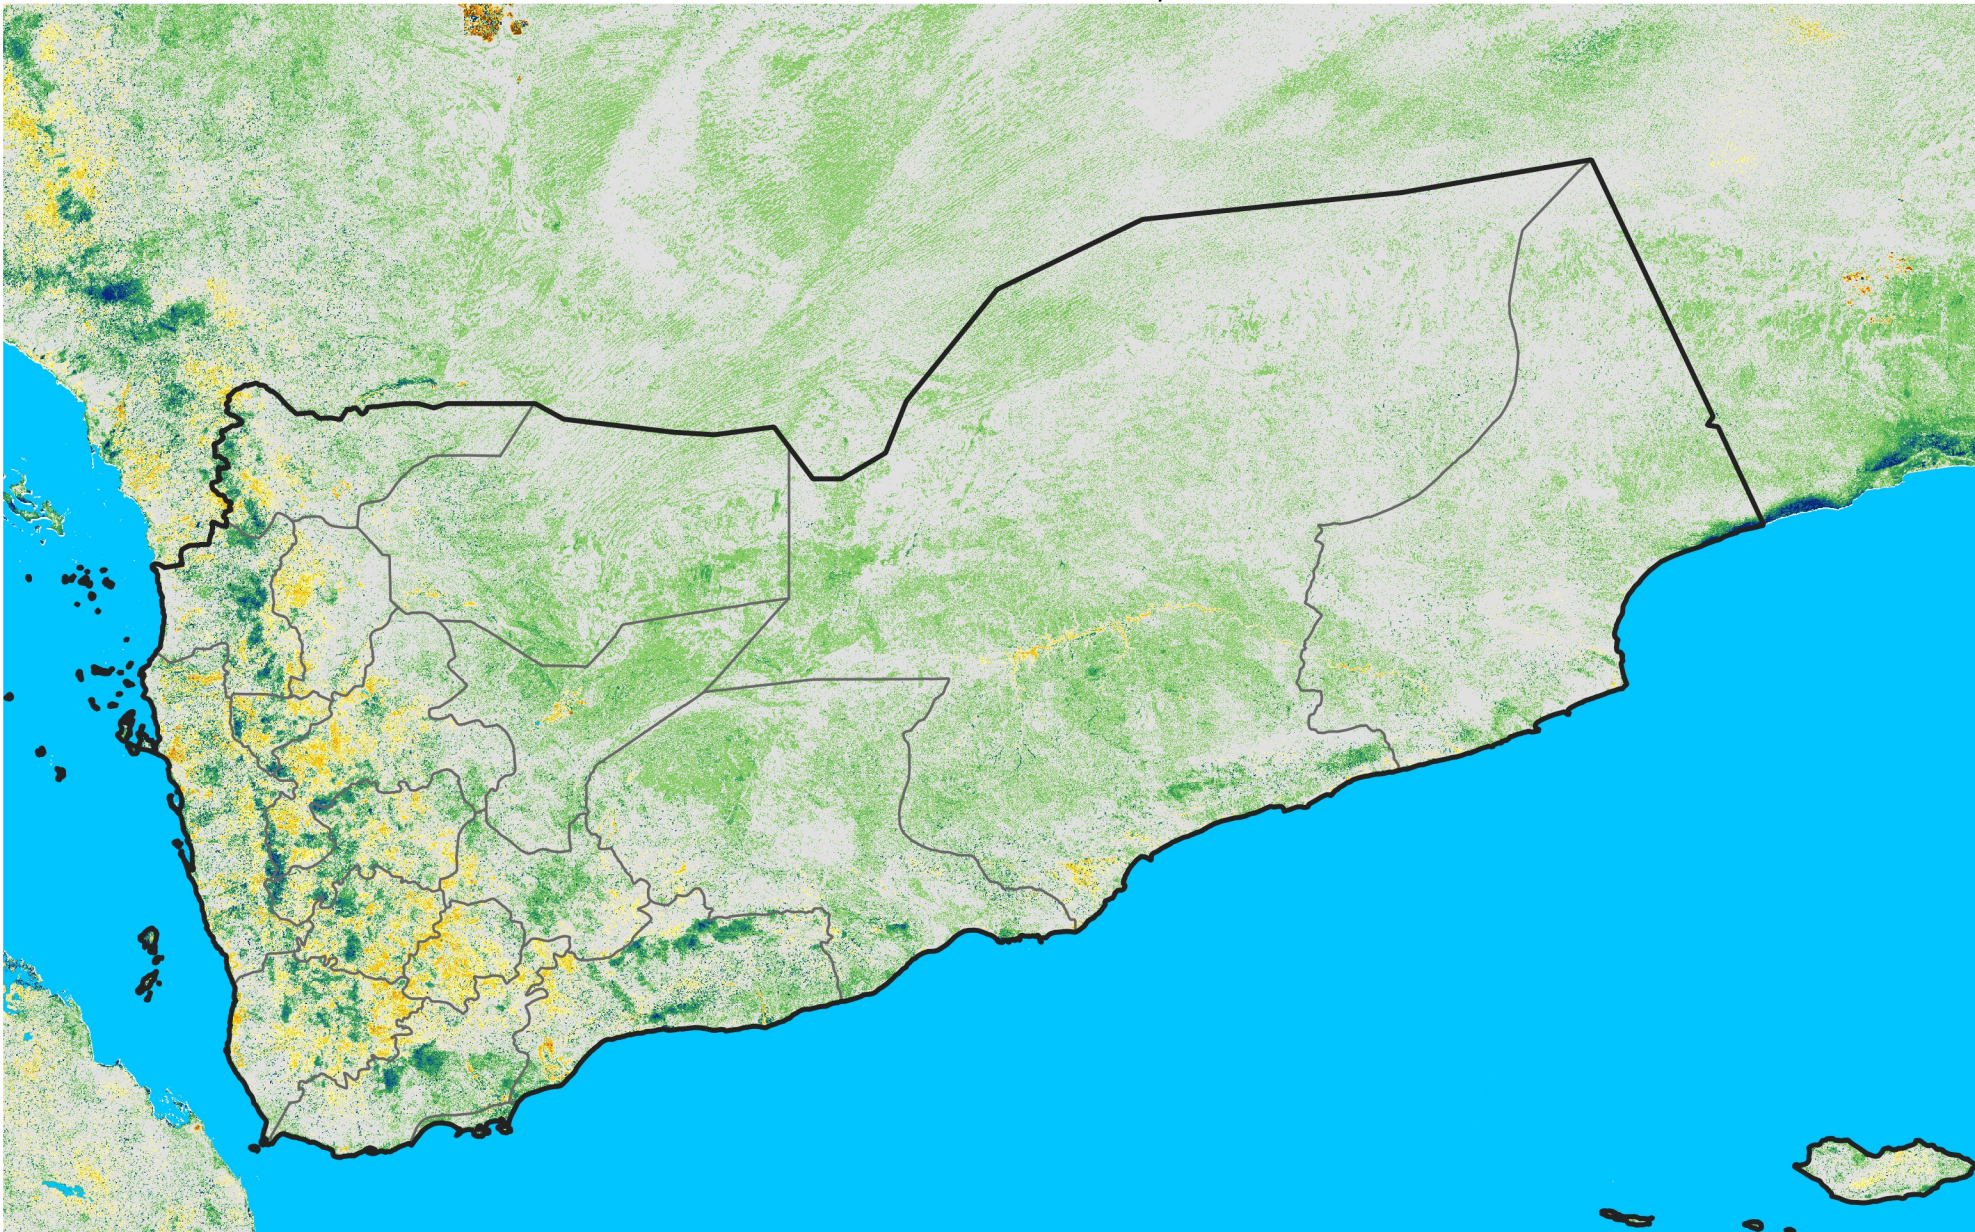

Yemen

Percent of Mean NDVI

2005 / mean (2003 - 2022)

Period 09 / March 21 - 31, 2005

Percent of Normal