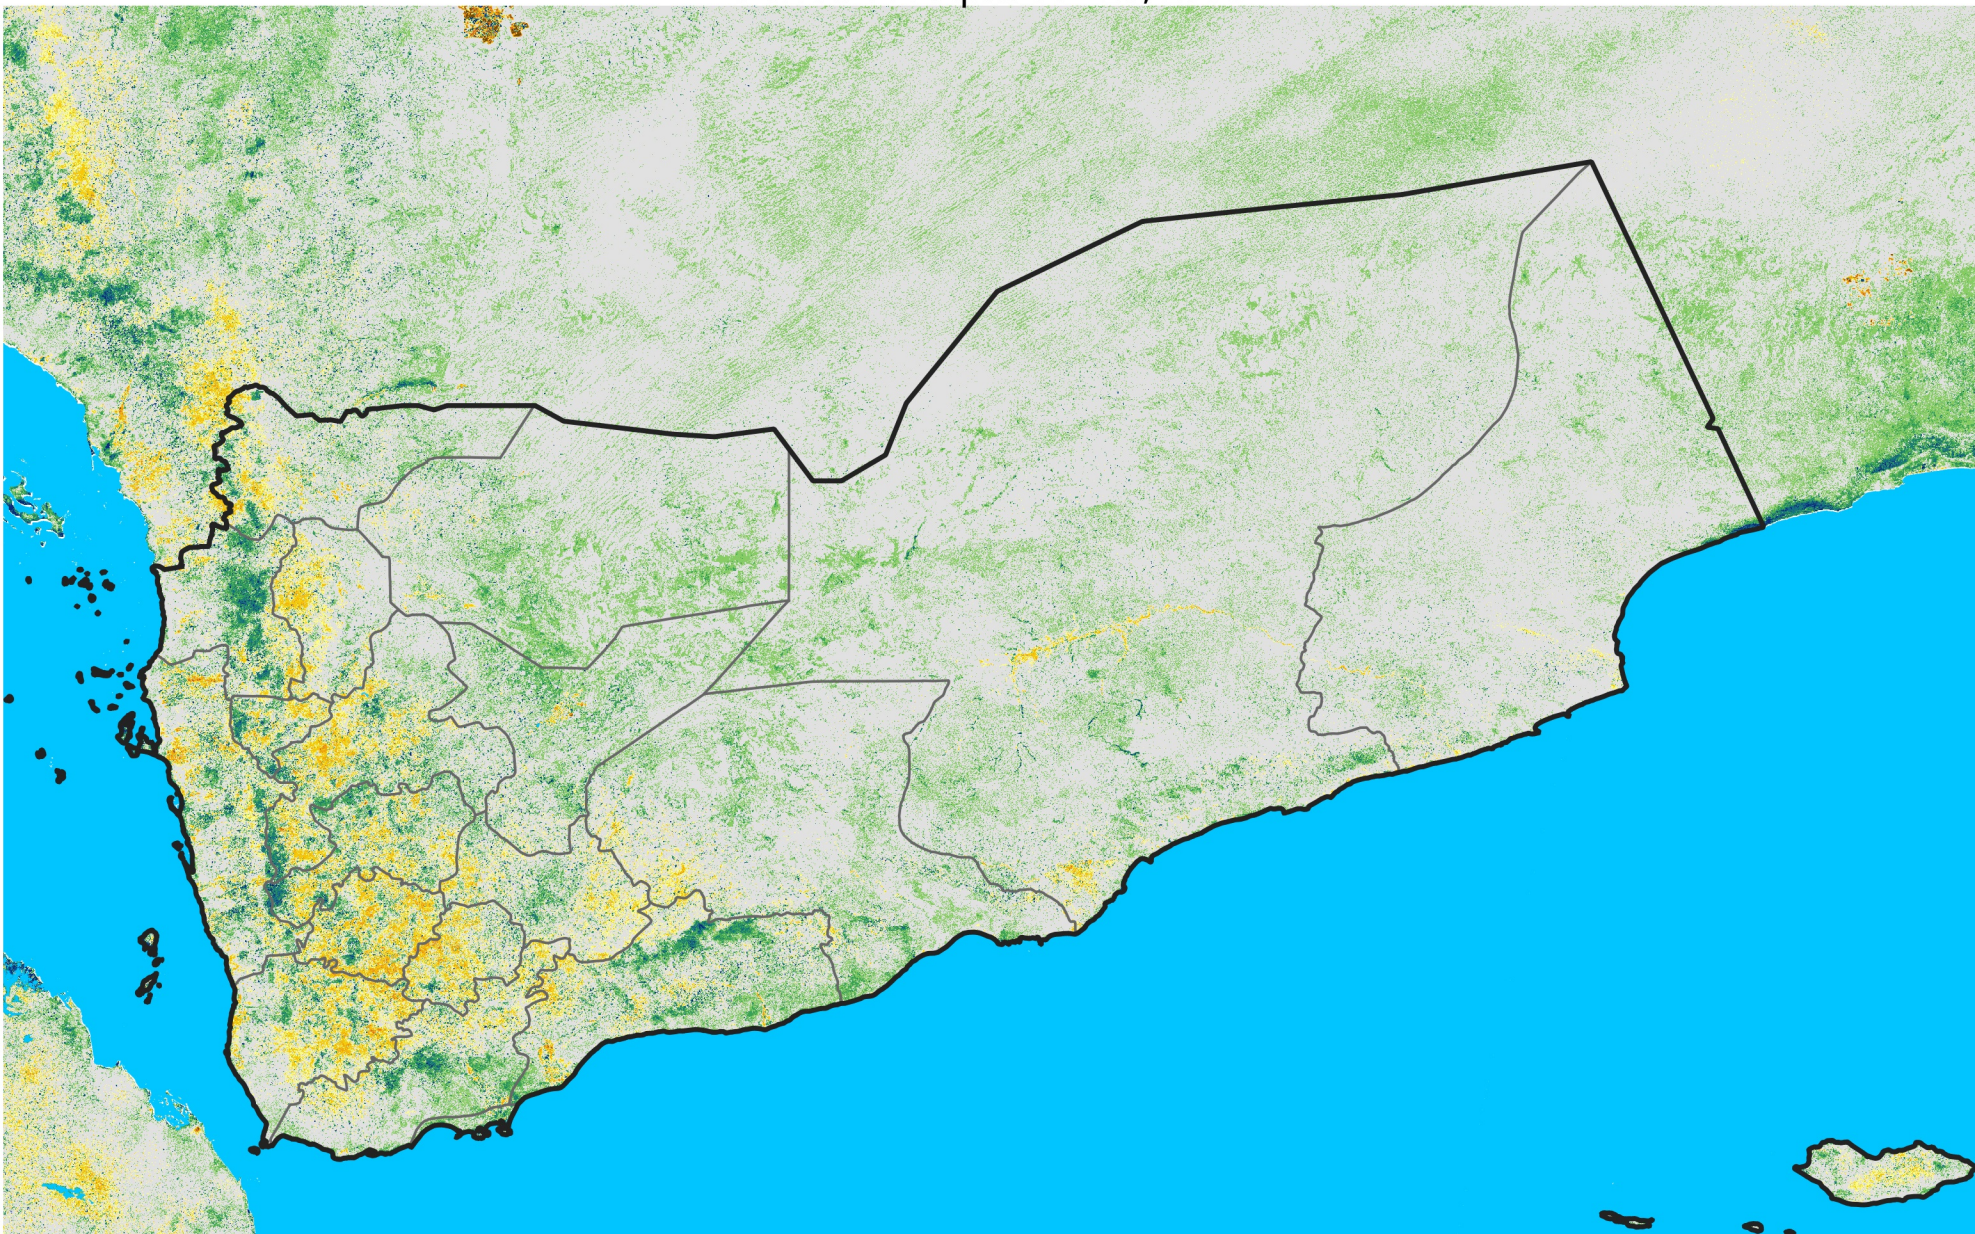

Yemen

Percent of Mean NDVI

2005 / mean (2003 - 2022)

Period 11 / April 11 - 20, 2005

Percent of Normal