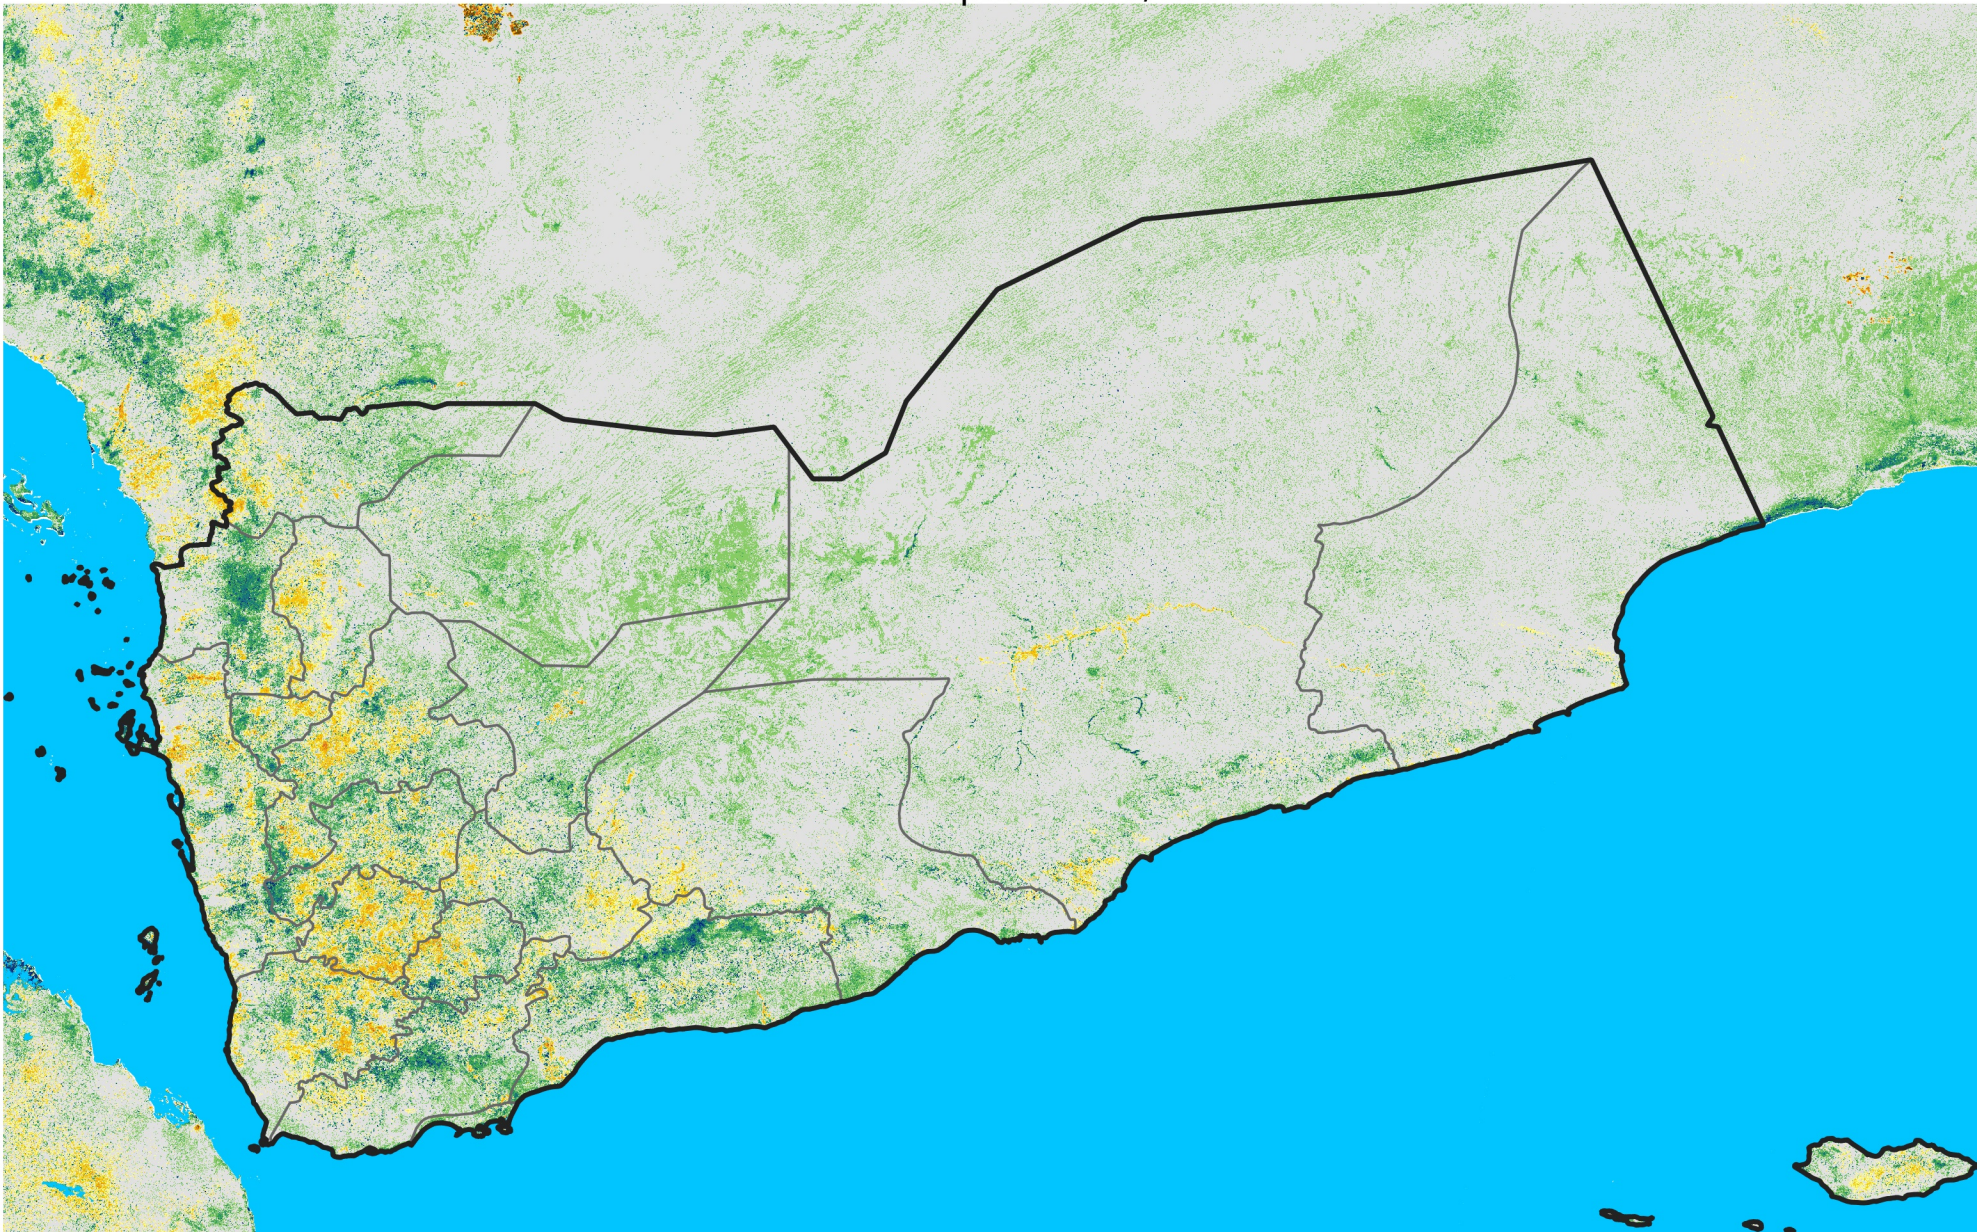

Yemen

Percent of Mean NDVI

2005 / mean (2003 - 2022)

Period 12 / April 21 - 30, 2005

Percent of Normal