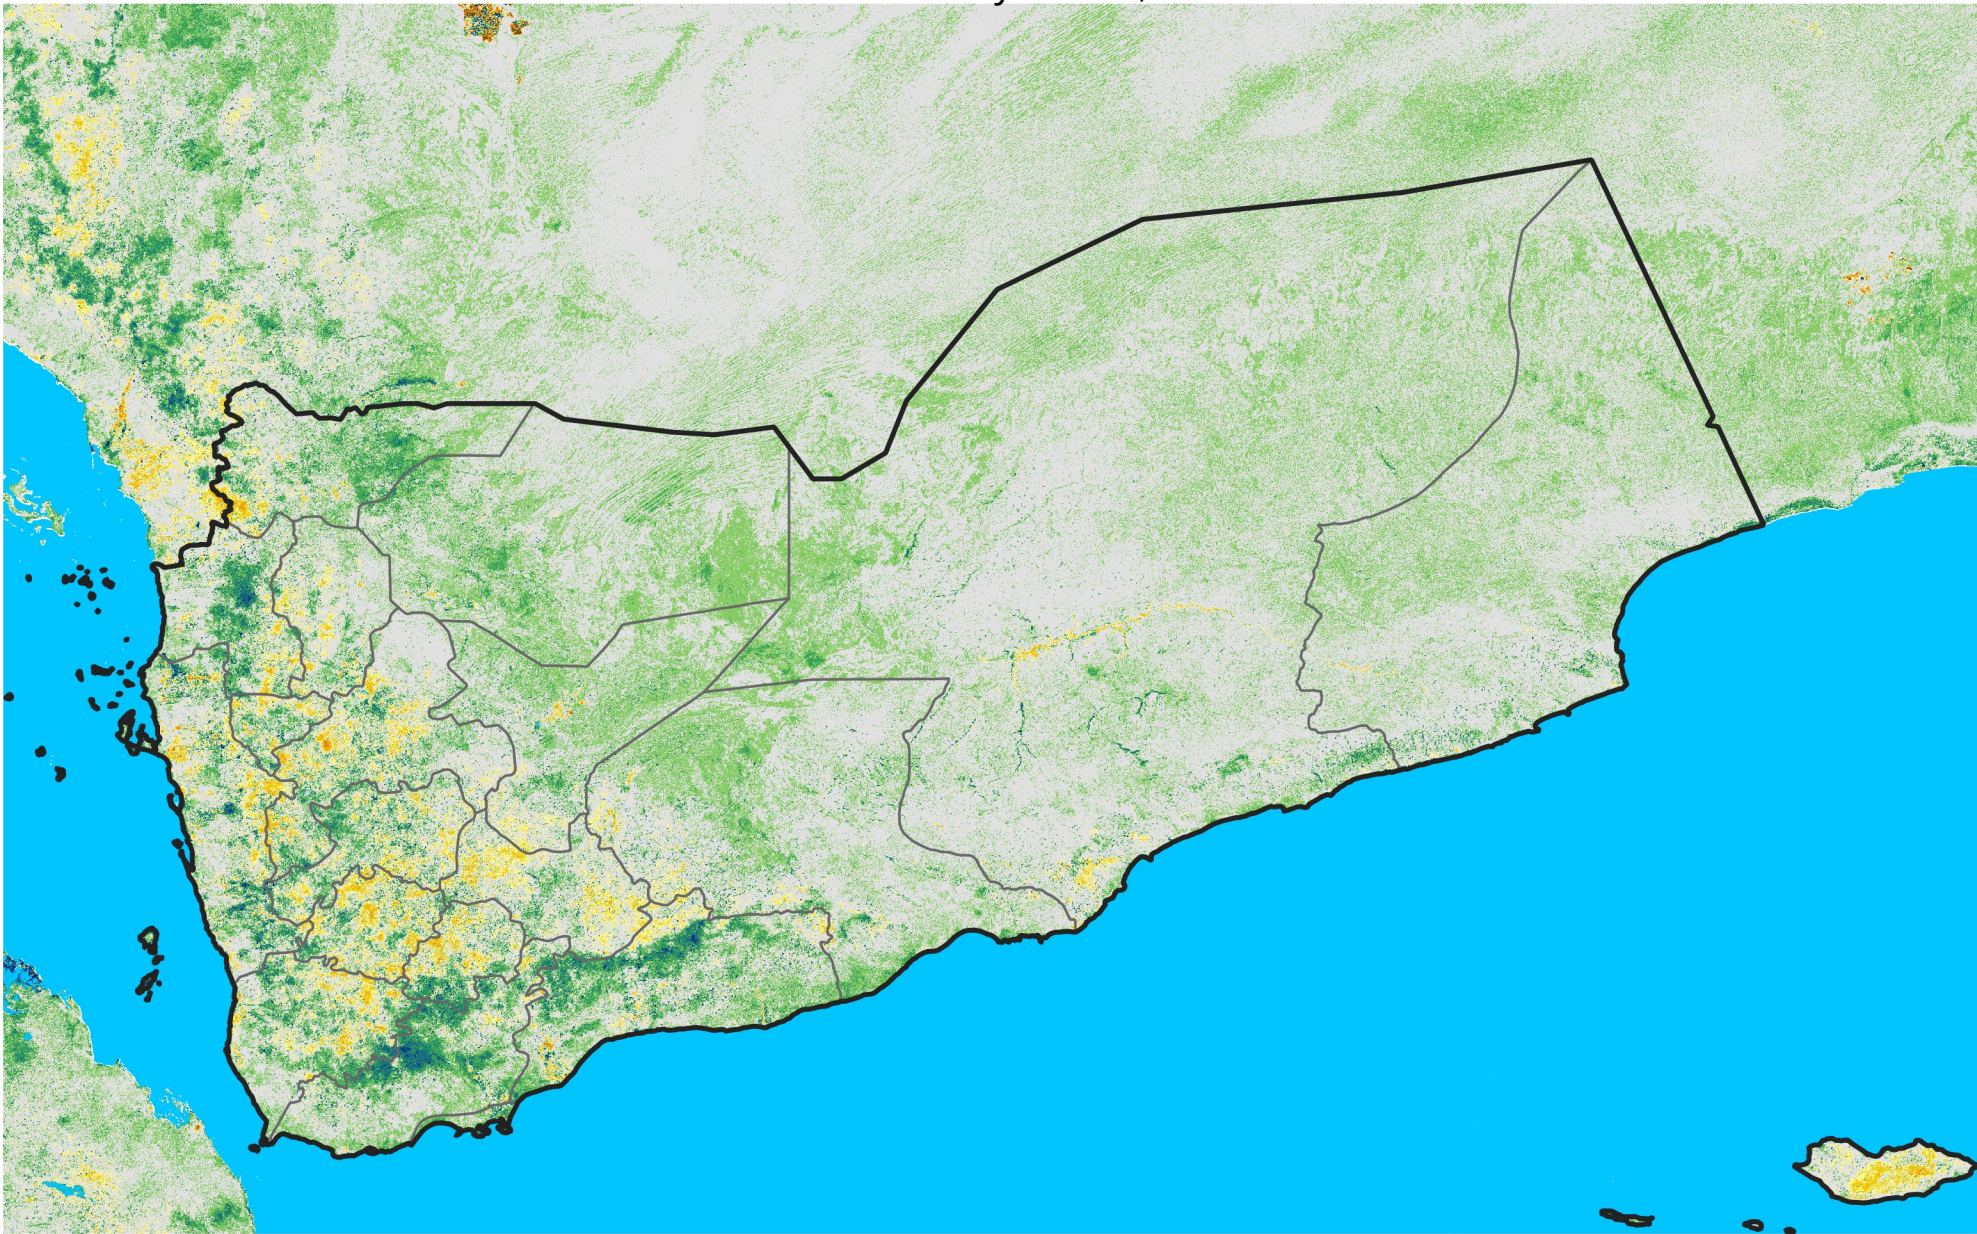

Yemen

Percent of Mean NDVI

2005 / mean (2003 - 2022)

Period 15 / May 21 - 31, 2005

Percent of Normal