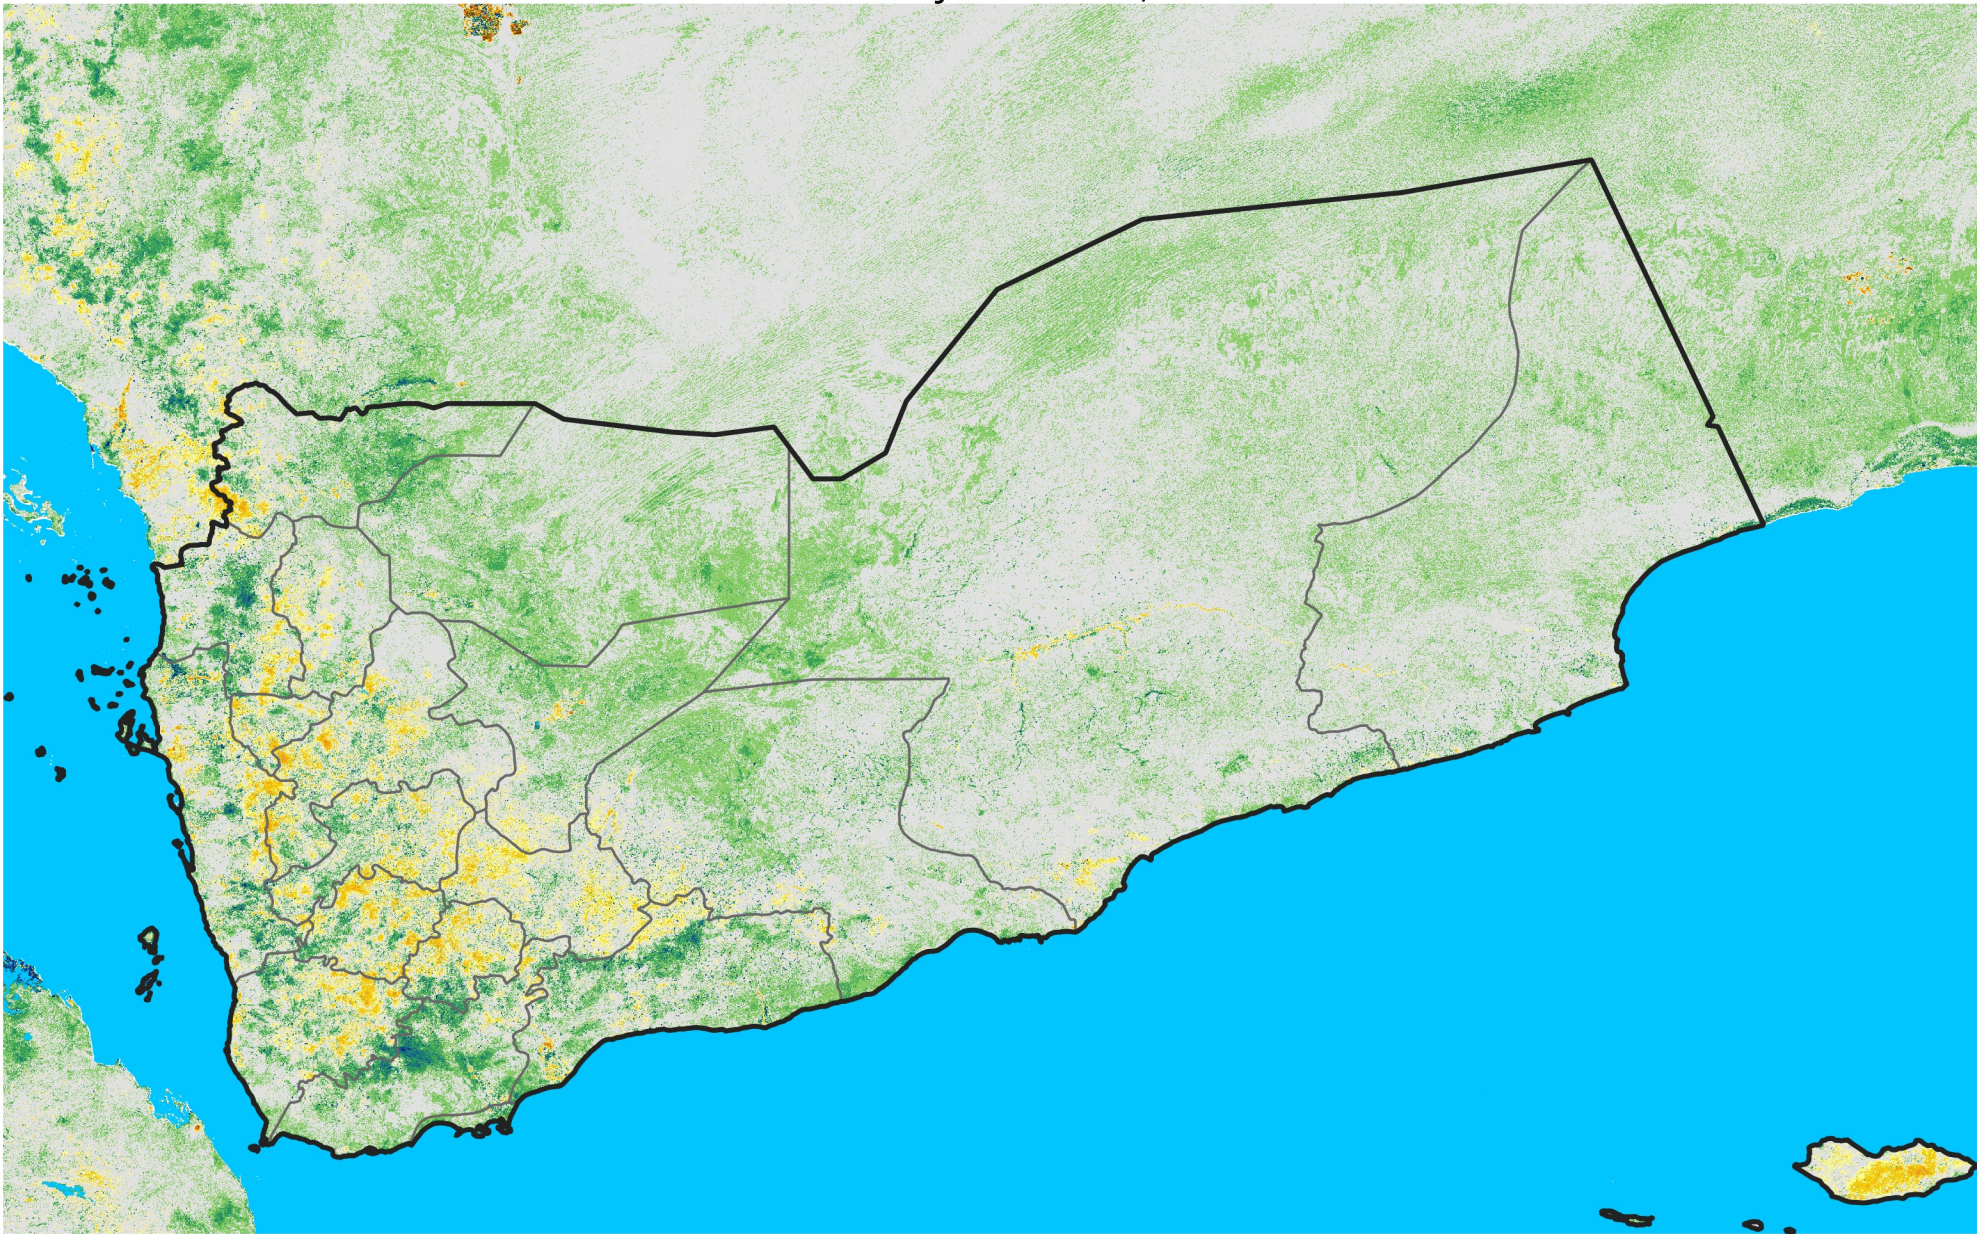

Yemen

Percent of Mean NDVI

2005 / mean (2003 - 2022)

Period 16 / June 01 - 10, 2005

Percent of Normal