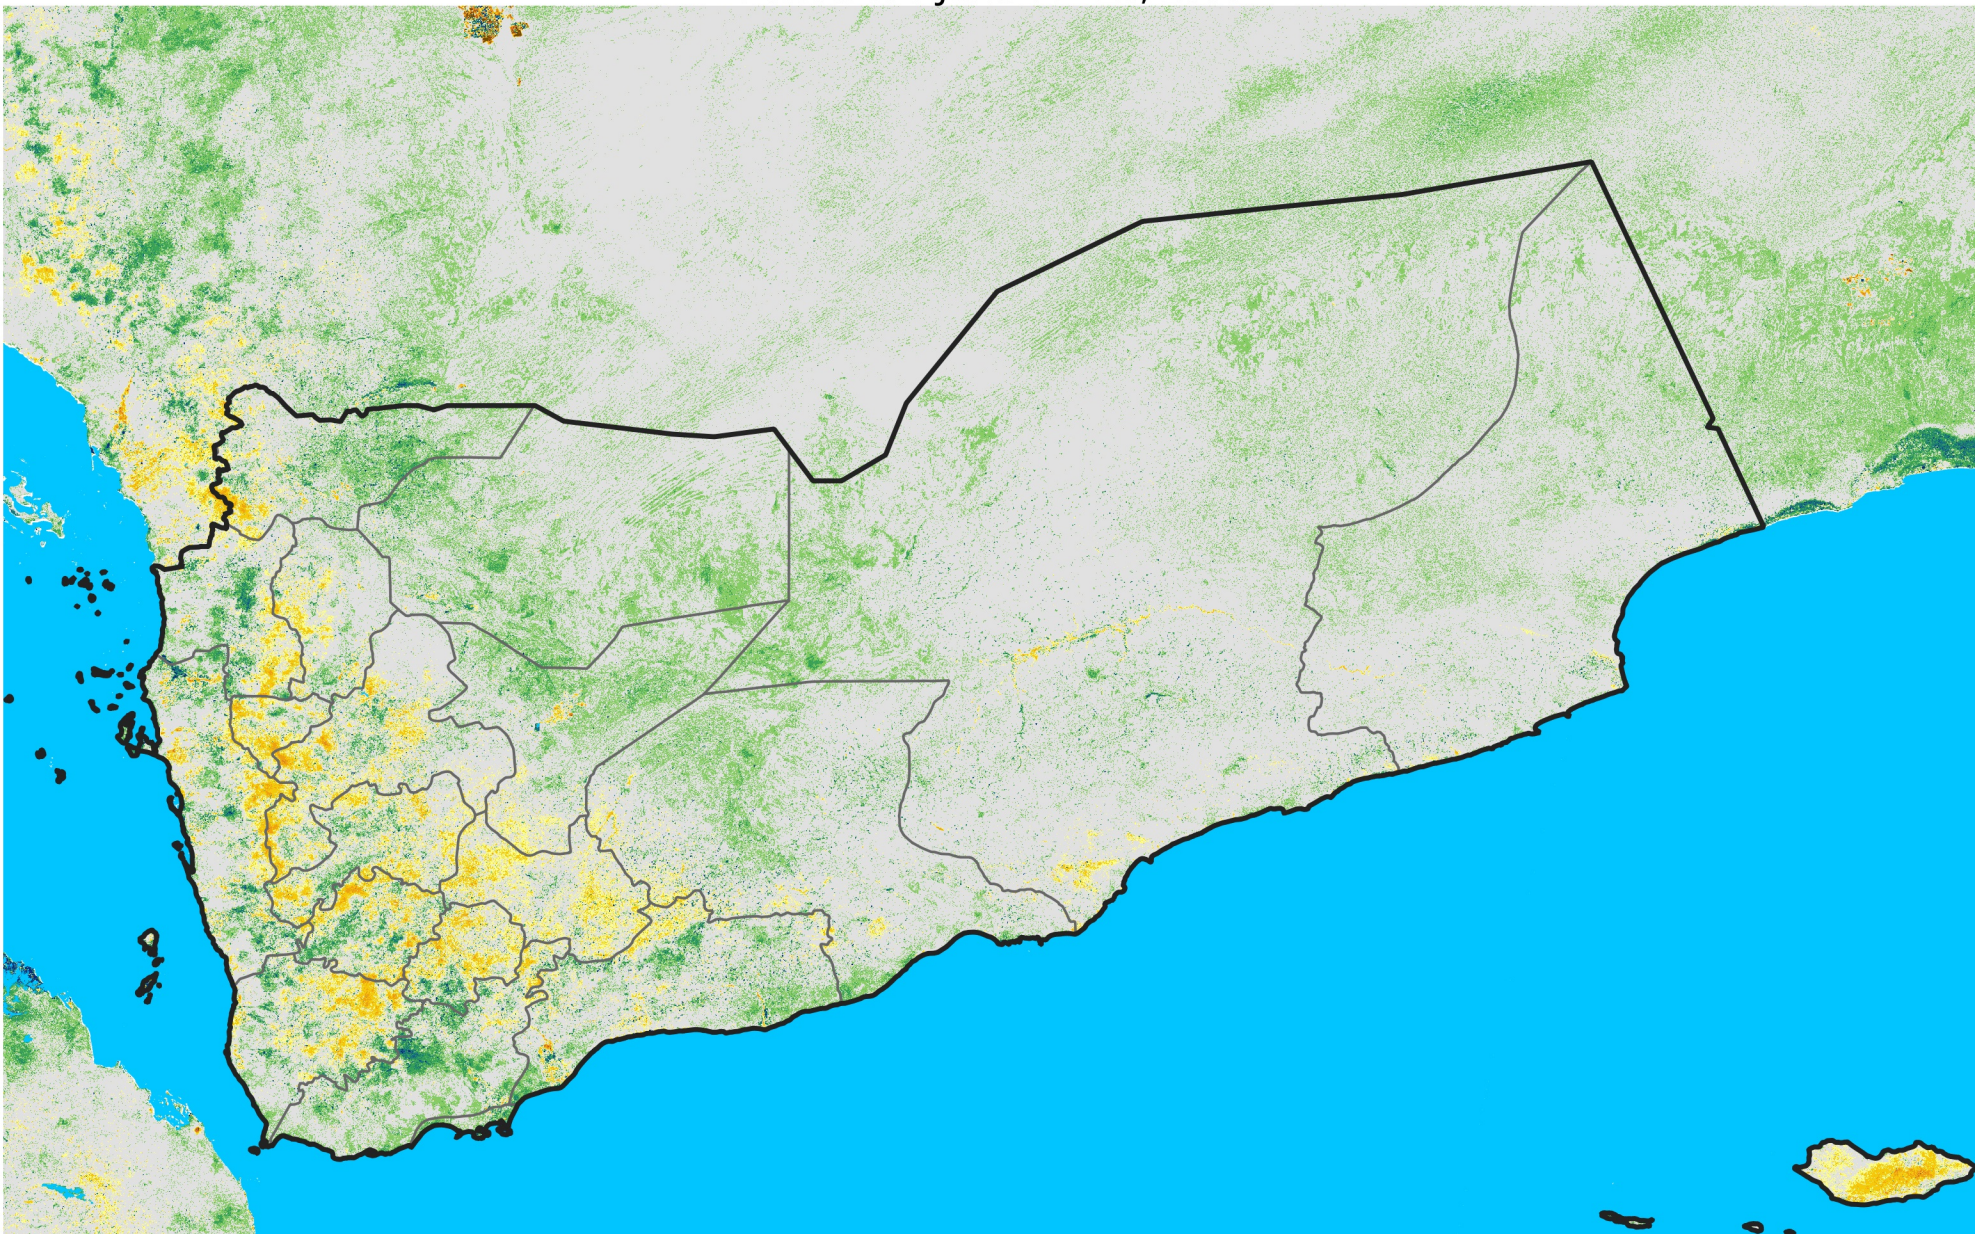

Yemen

Percent of Mean NDVI

2005 / mean (2003 - 2022)

Period 17 / June 11 - 20, 2005

Percent of Normal