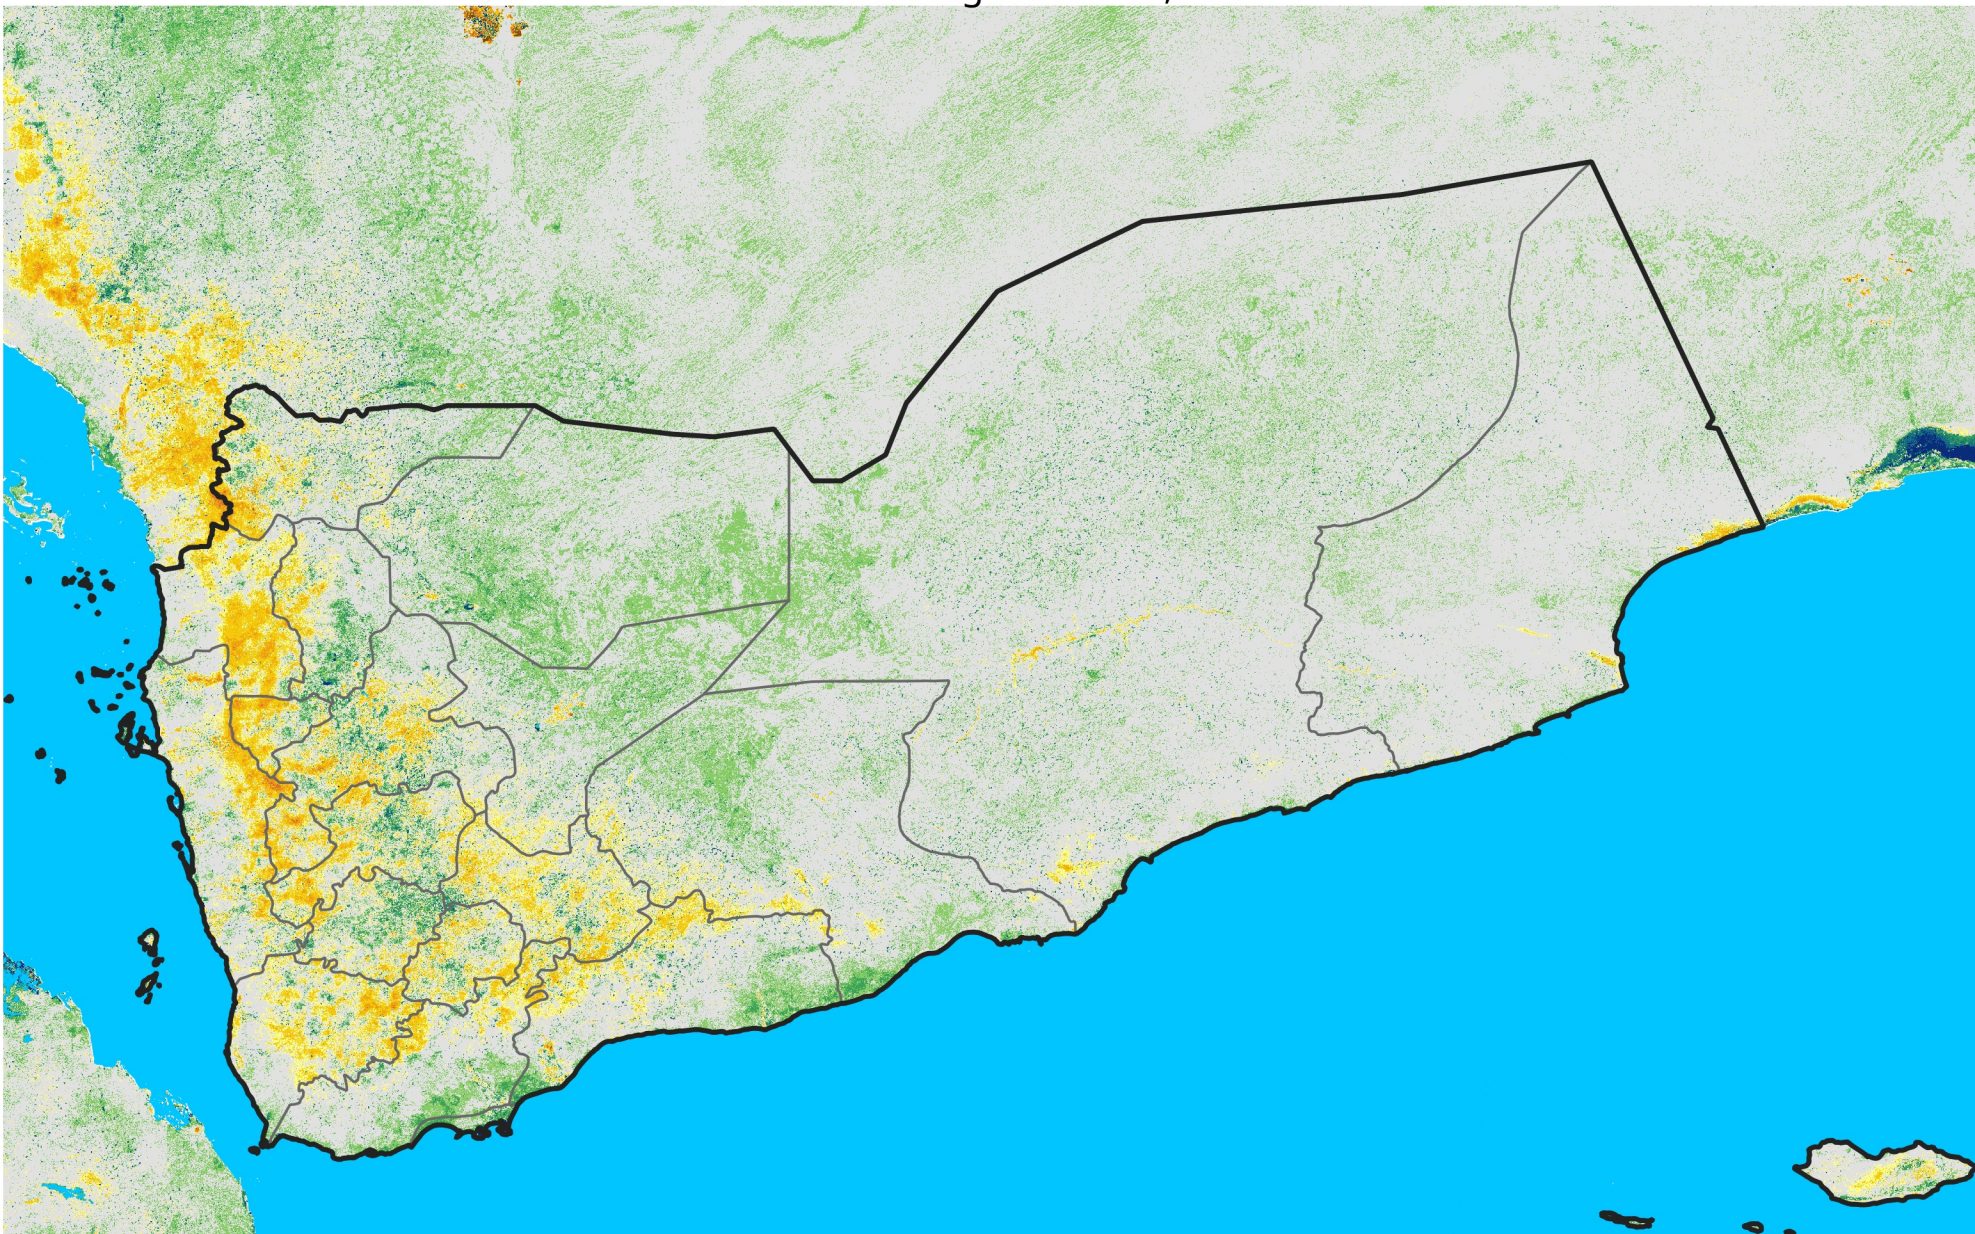

Yemen

Percent of Mean NDVI

2005 / mean (2003 - 2022)

Period 22 / August 01 - 10, 2005

Percent of Normal