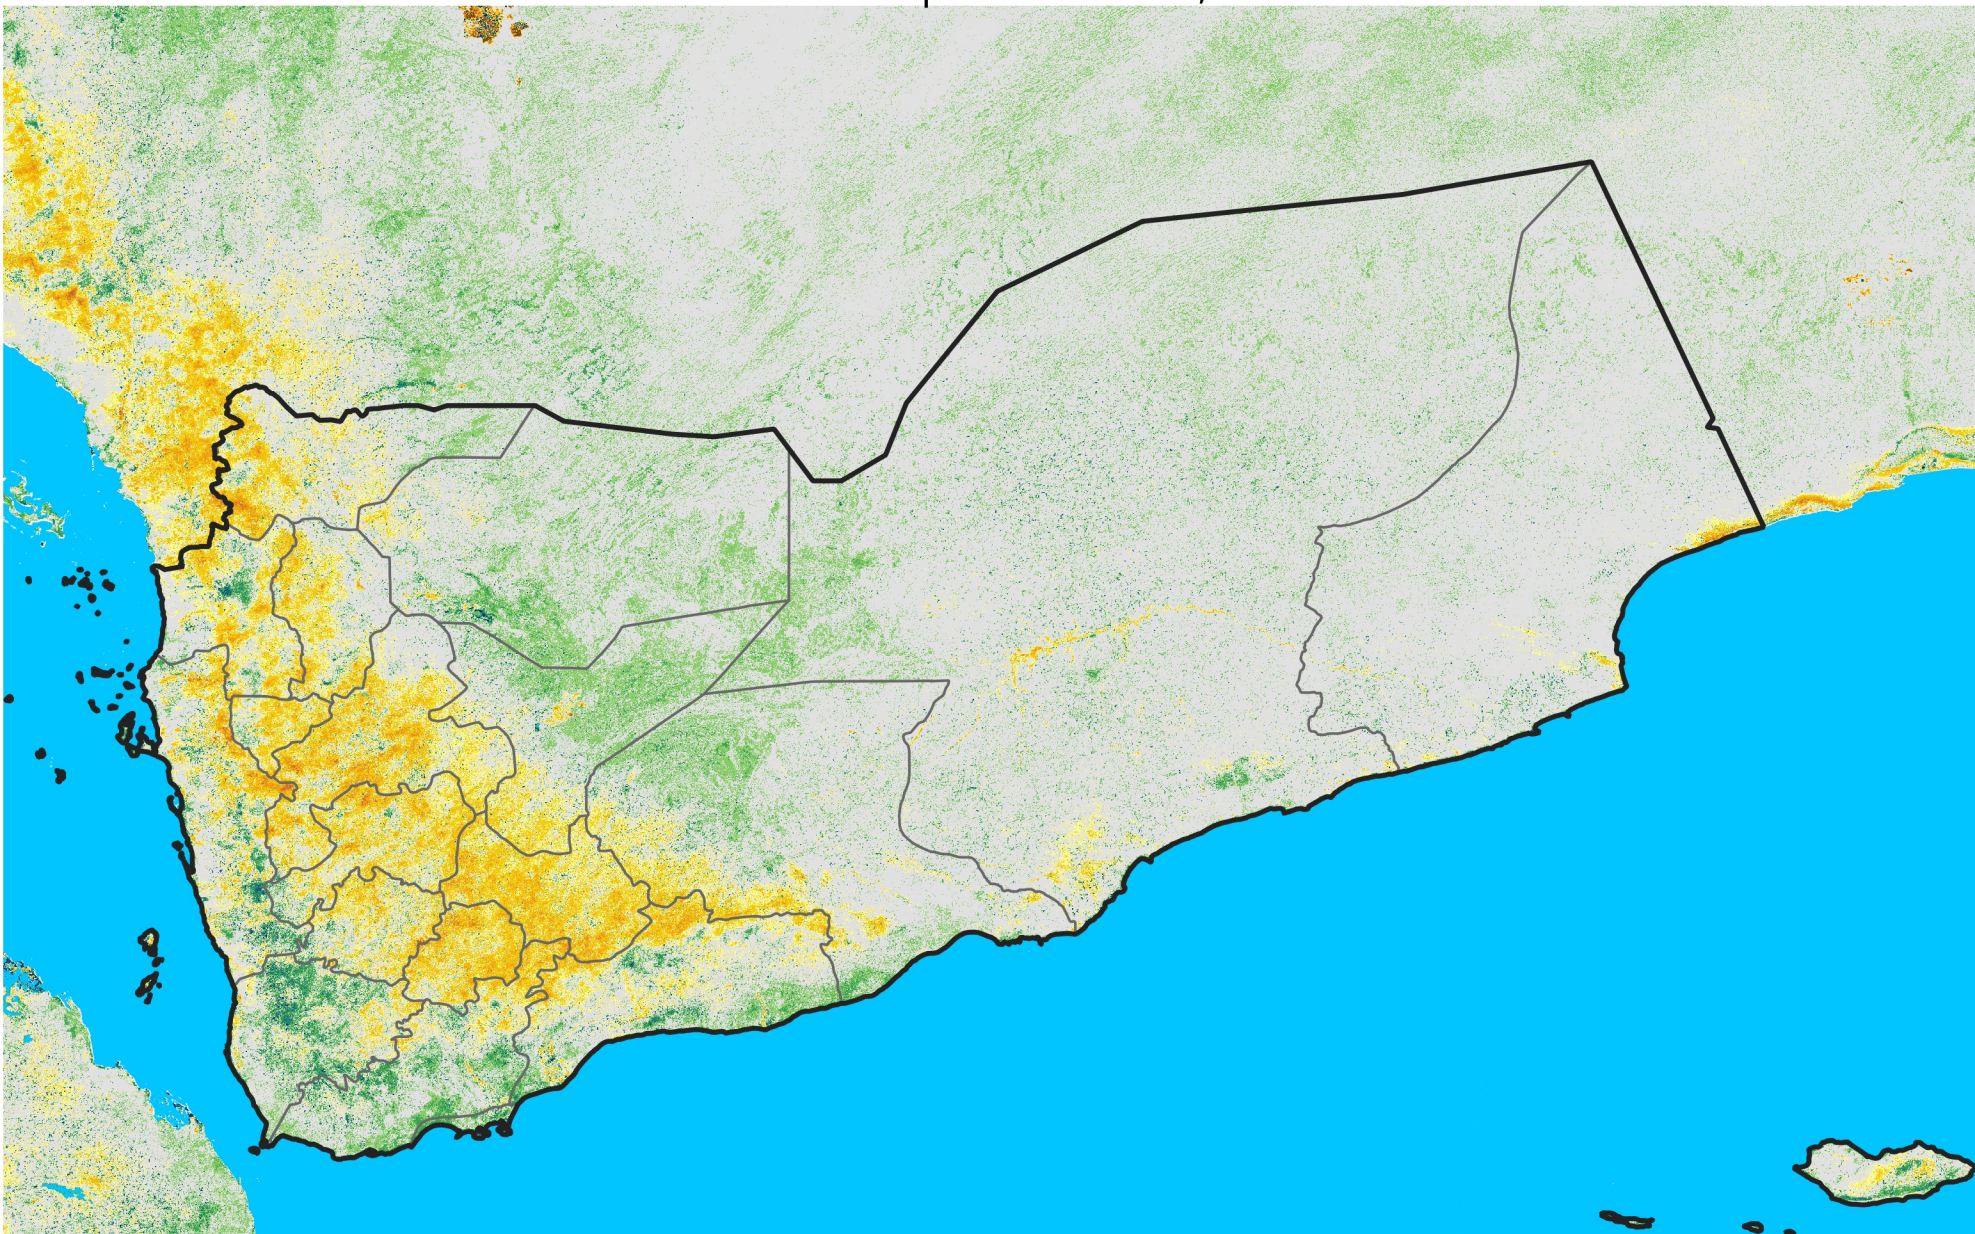

Yemen

Percent of Mean NDVI

2005 / mean (2003 - 2022)

Period 25 / September 01 - 10, 2005

Percent of Normal