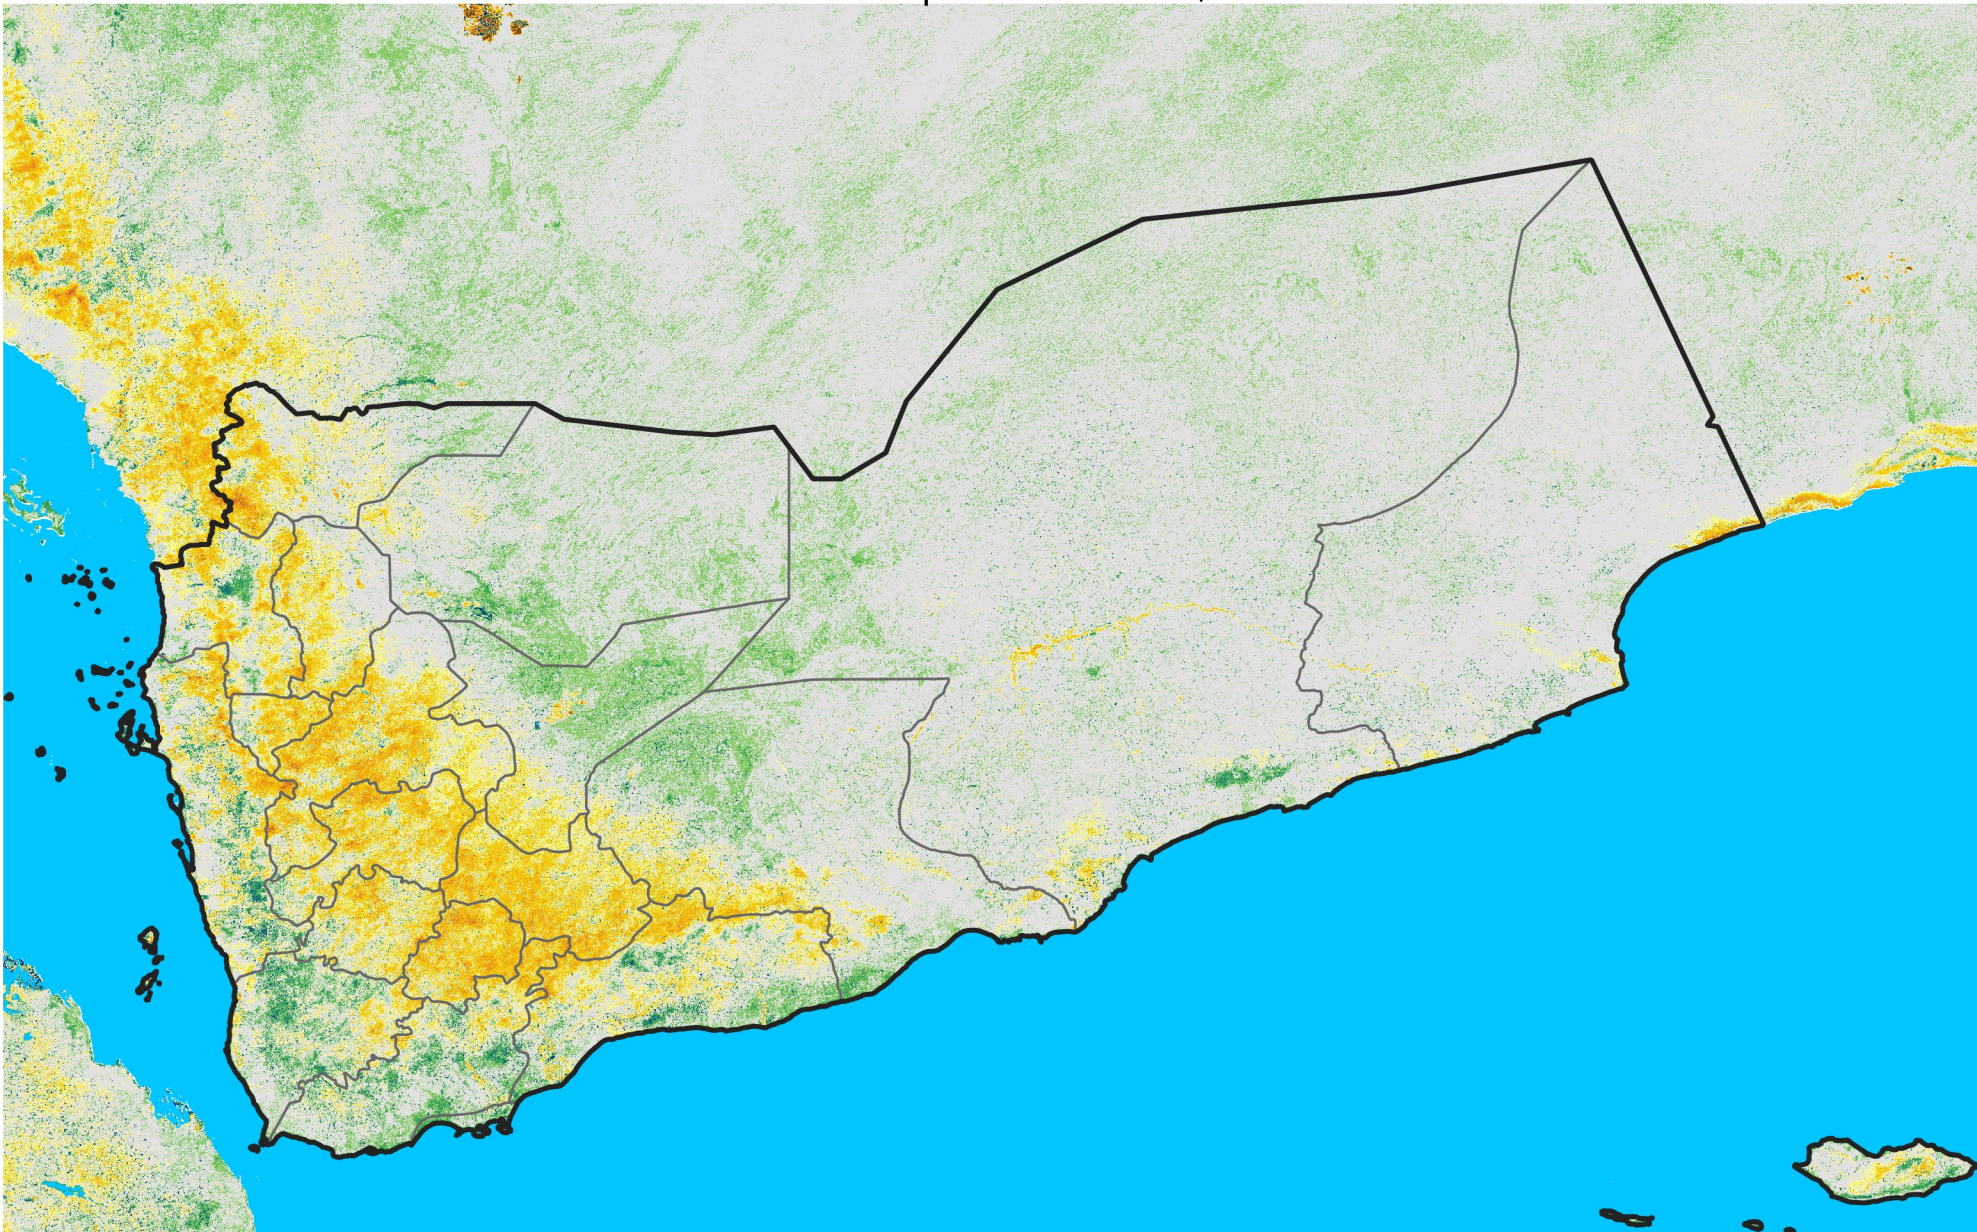

Yemen

Percent of Mean NDVI

2005 / mean (2003 - 2022)

Period 26 / September 11 - 20, 2005

Percent of Normal